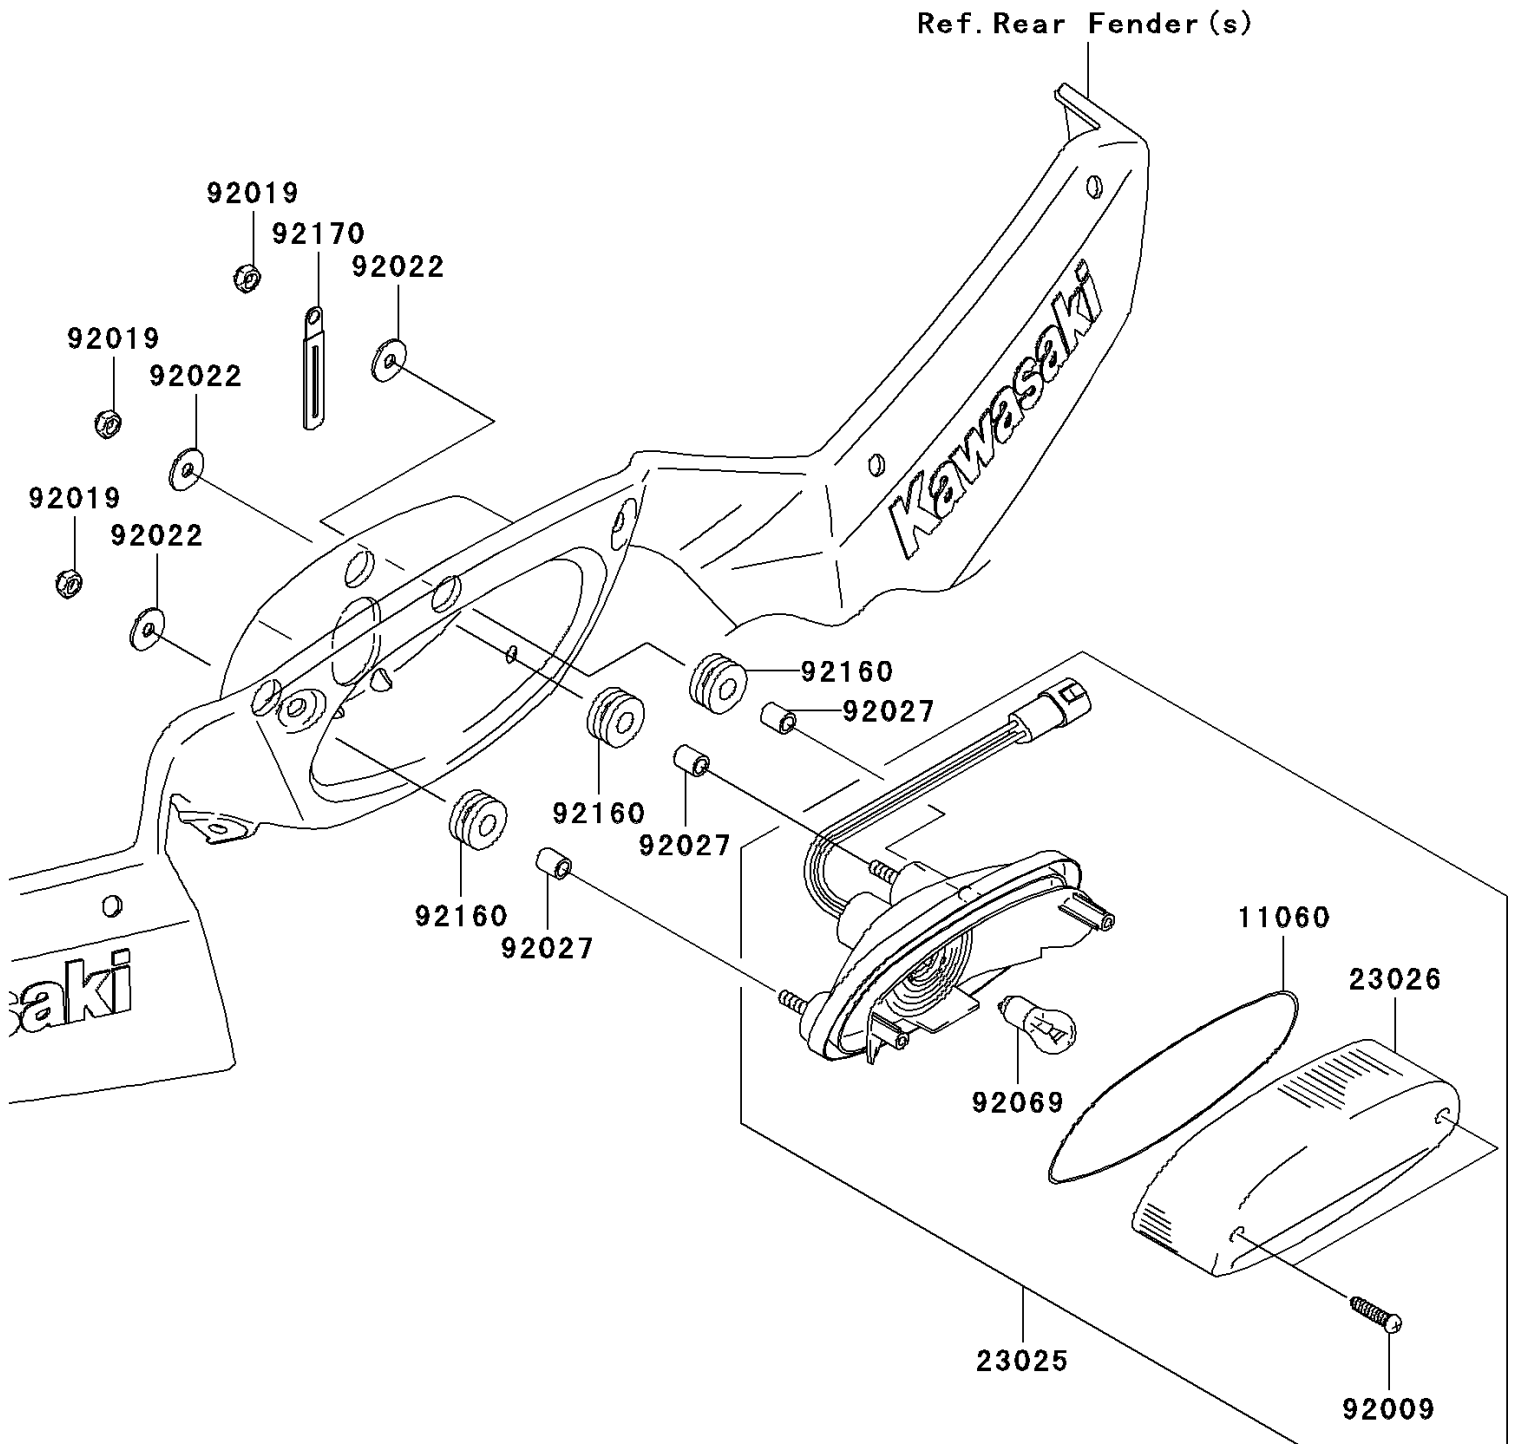

## 2006 Brute Force® 650 4x4i Realtree Hardwoods Green® HD™ PARTS DIAGRAM

Taillight(s)

F2720

## 2006 Brute Force® 650 4x4i Realtree Hardwoods Green® HD™ PARTS LIST

Taillight(s)

ITEM NAME	PART NUMBER	QUANTITY
GASKET,TAIL LAMP LENS (Ref # 11060)	11060-1174	1
LAMP-TAIL (Ref # 23025)	23025-0011	1
LENS,TAIL LAMP (Ref # 23026)	23026-1183	1
SCREW,TAPPING,4X20 (Ref # 92009)	92009-1378	1
NUT,LOCK,6MM (Ref # 92019)	92019-008	1
WASHER,6.5X20X1.6 (Ref # 92022)	92022-1557	1
COLLAR,6.8X10X12 (Ref # 92027)	92027-162	1
BULB,12V 21/5W (Ref # 92069)	92069-063	1
DAMPER (Ref # 92160)	92160-1162	1
CLAMP (Ref # 92170)	92170-1514	1