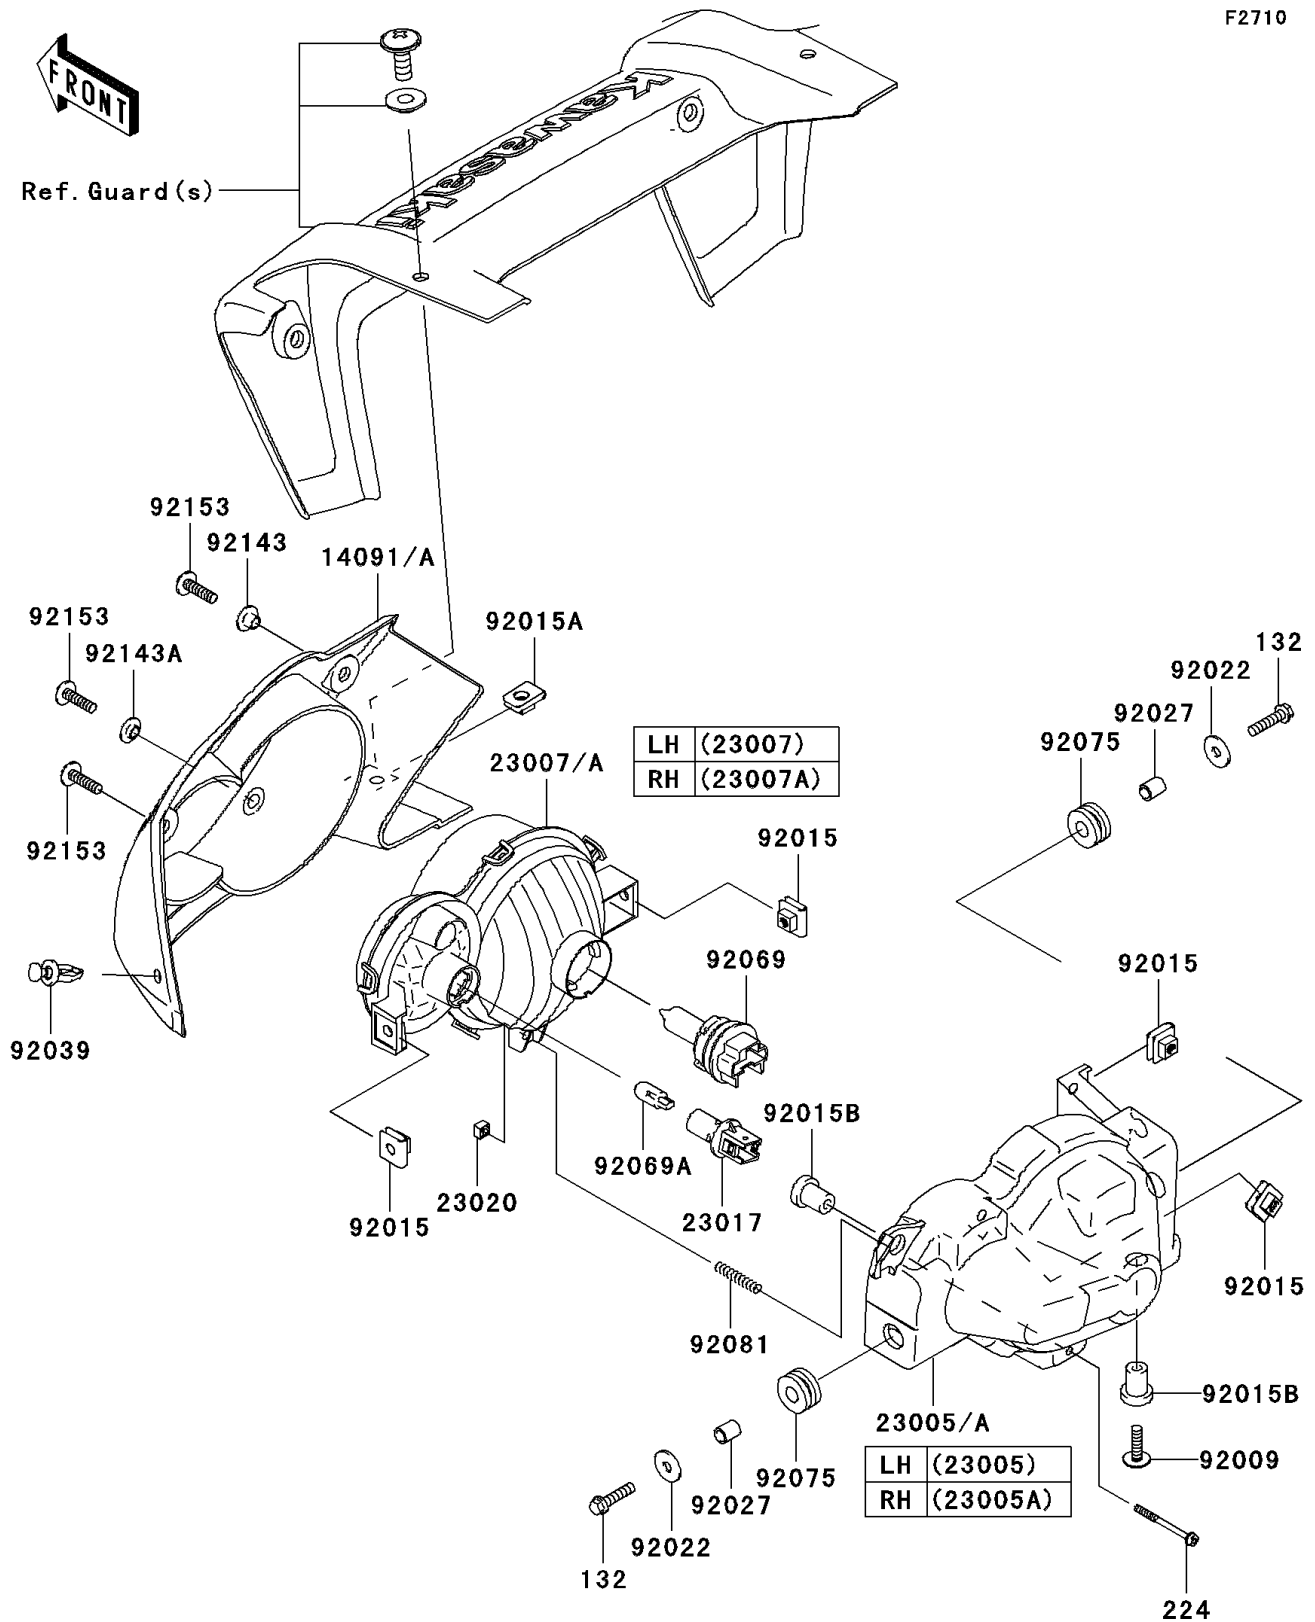

2006 Brute Force® 650 4x4i Realtree Hardwoods Green® HD™ PARTS DIAGRAM

Headlight(s)(G6F-G9F)

F2710

2006 Brute Force® 650 4x4i Realtree Hardwoods Green® HD™ PARTS LIST

Headlight(s)(G6F-G9F)

ITEM NAME	PART NUMBER	QUANTITY
BOLT-FLANGED-SMALL,6X25 (Ref # 132)	132BA0625	1
SCREW-PAN-WP-CROS,4X45 (Ref # 224)	224AA0445	1
COVER,HEAD LAMP,LH,F.BLACK (Ref # 14091)	14091-0132-6Z	1
COVER,HEAD LAMP,RH,F.BLACK (Ref # 14091A)	14091-0133-6Z	1
BODY-COMP-HEAD LAMP,LH (Ref # 23005)	23005-0006	1
BODY-COMP-HEAD LAMP,RH (Ref # 23005A)	23005-0007	1
LENS-COMP,HEAD LAMP,LH (Ref # 23007)	23007-0024	1
LENS-COMP,HEAD LAMP,RH (Ref # 23007A)	23007-0025	1
SOCKET,HEAD LAMP (Ref # 23017)	23017-0001	1
NUT,4MM,FOCUS ADJUST (Ref # 23020)	23020-018	1
SCREW,6X22 (Ref # 92009)	92009-1664	1
NUT,6MM (Ref # 92015)	92015-1094	1
NUT,6MM (Ref # 92015A)	92015-1602	1
NUT,RUBBER,6MM (Ref # 92015B)	92015-1692	1
WASHER,6.5X20X1.6 (Ref # 92022)	92022-125	1
COLLAR,6.8X10X12 (Ref # 92027)	92027-162	1
RIVET (Ref # 92039)	92039-1229	1
BULB,12V 40/40W (Ref # 92069)	92069-0005	1
BULB,12V 5W (Ref # 92069A)	92069-0006	1
DAMPER (Ref # 92075)	92075-1690	1
SPRING,FOCUS ADJUST (Ref # 92081)	92081-1896	1
COLLAR (Ref # 92143)	92143-1057	1
COLLAR (Ref # 92143A)	92143-1087	1
BOLT,SOCKET,6X22 (Ref # 92153)	92153-0574	1