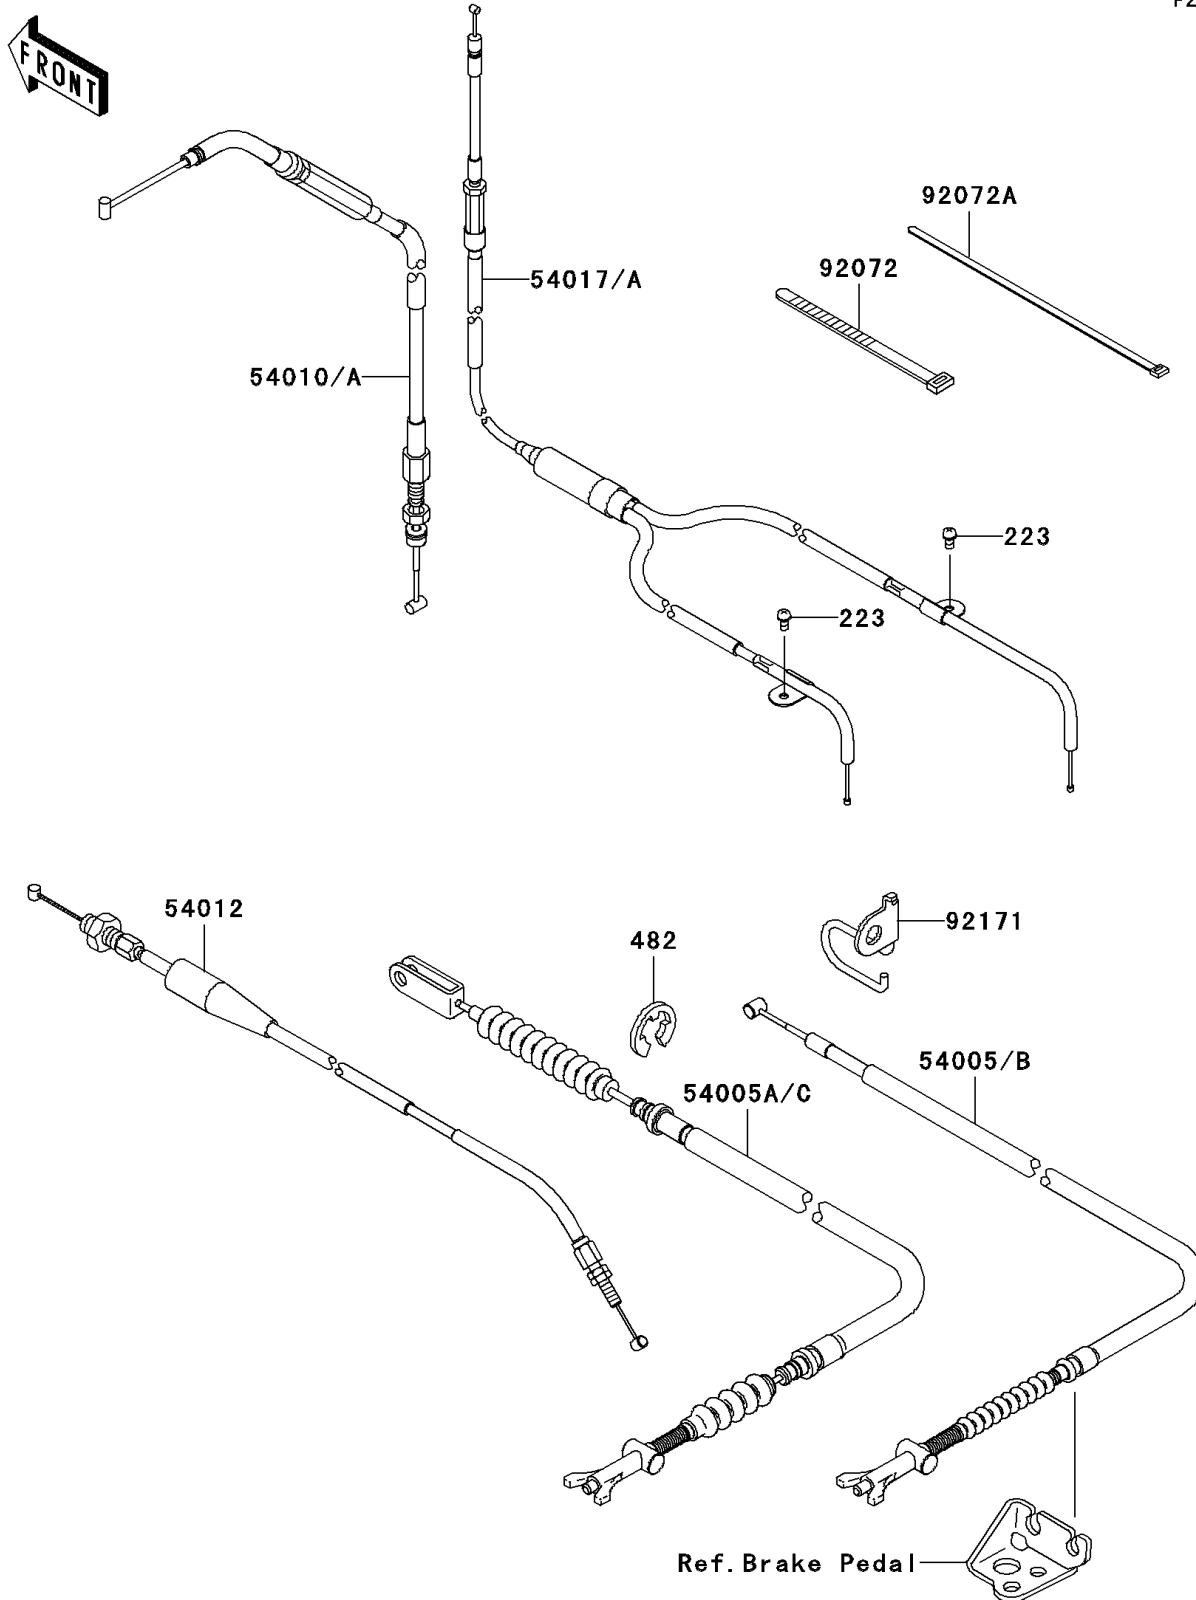

2006 Brute Force® 650 4x4i Realtree Hardwoods Green® HD™ PARTS DIAGRAM

Cables

F2540

2006 Brute Force® 650 4x4i Realtree Hardwoods Green® HD™ PARTS LIST

Cables

ITEM NAME	PART NUMBER	QUANTITY
SCREW-PAN-WS-CROS,4X8 (Ref # 223)	223AA0408	1
CIRCLIP-TYPE-E,8MM (Ref # 482)	482EA8000	1
CABLE-BRAKE,PARKING (Ref # 54005)	54005-0005	1
CABLE-BRAKE,FOOT (Ref # 54005A)	54005-0009	1
CABLE,FRONT DIFF LOCK (Ref # 54010)	54010-0009	1
CABLE-THROTTLE (Ref # 54012)	54012-0108	1
CABLE-STARTER (Ref # 54017)	54017-0028	1
BAND,L=123 (Ref # 92072)	92072-030	1
BAND,L=188 (Ref # 92072A)	92072-1239	1
CLAMP,BRAKE CABLE (Ref # 92171)	92171-0228	1