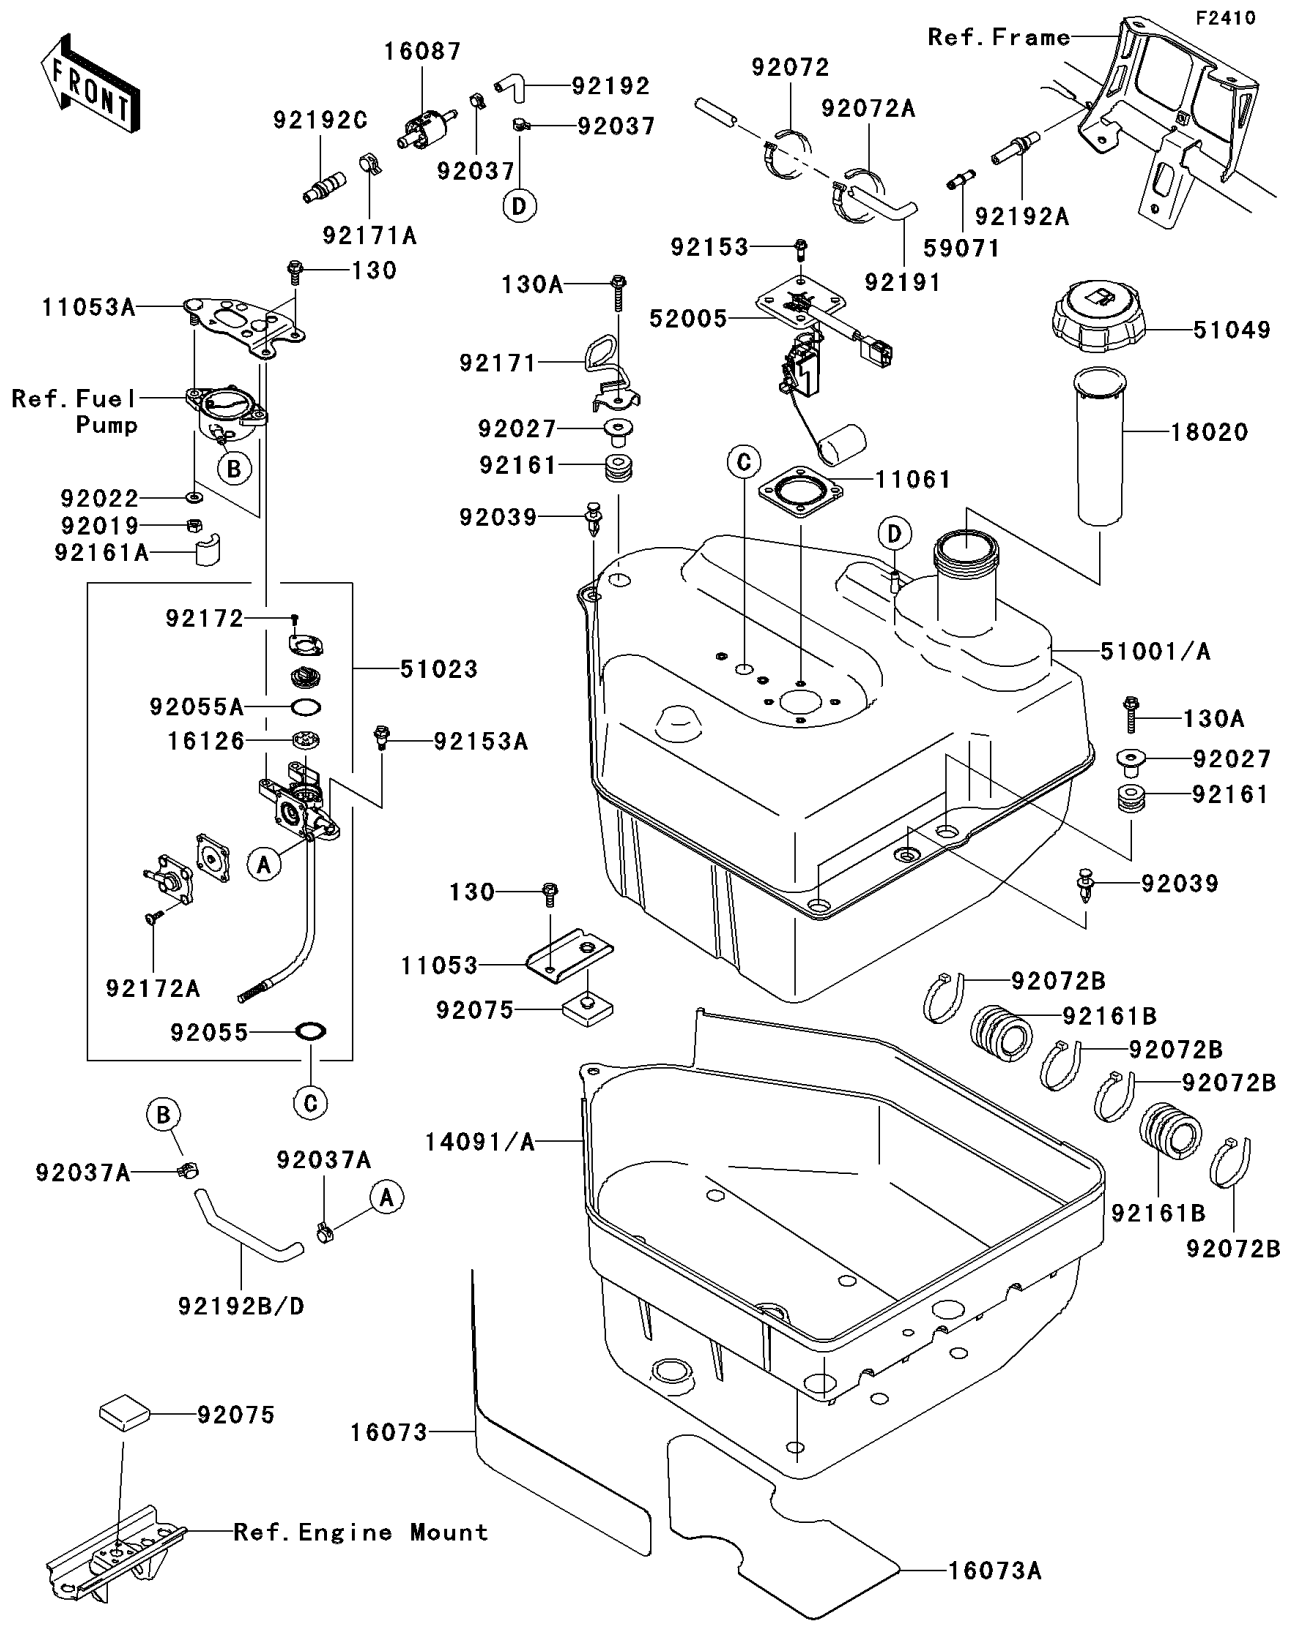

2006 Brute Force® 650 4x4i Realtree Hardwoods Green® HD™ PARTS DIAGRAM

Fuel Tank