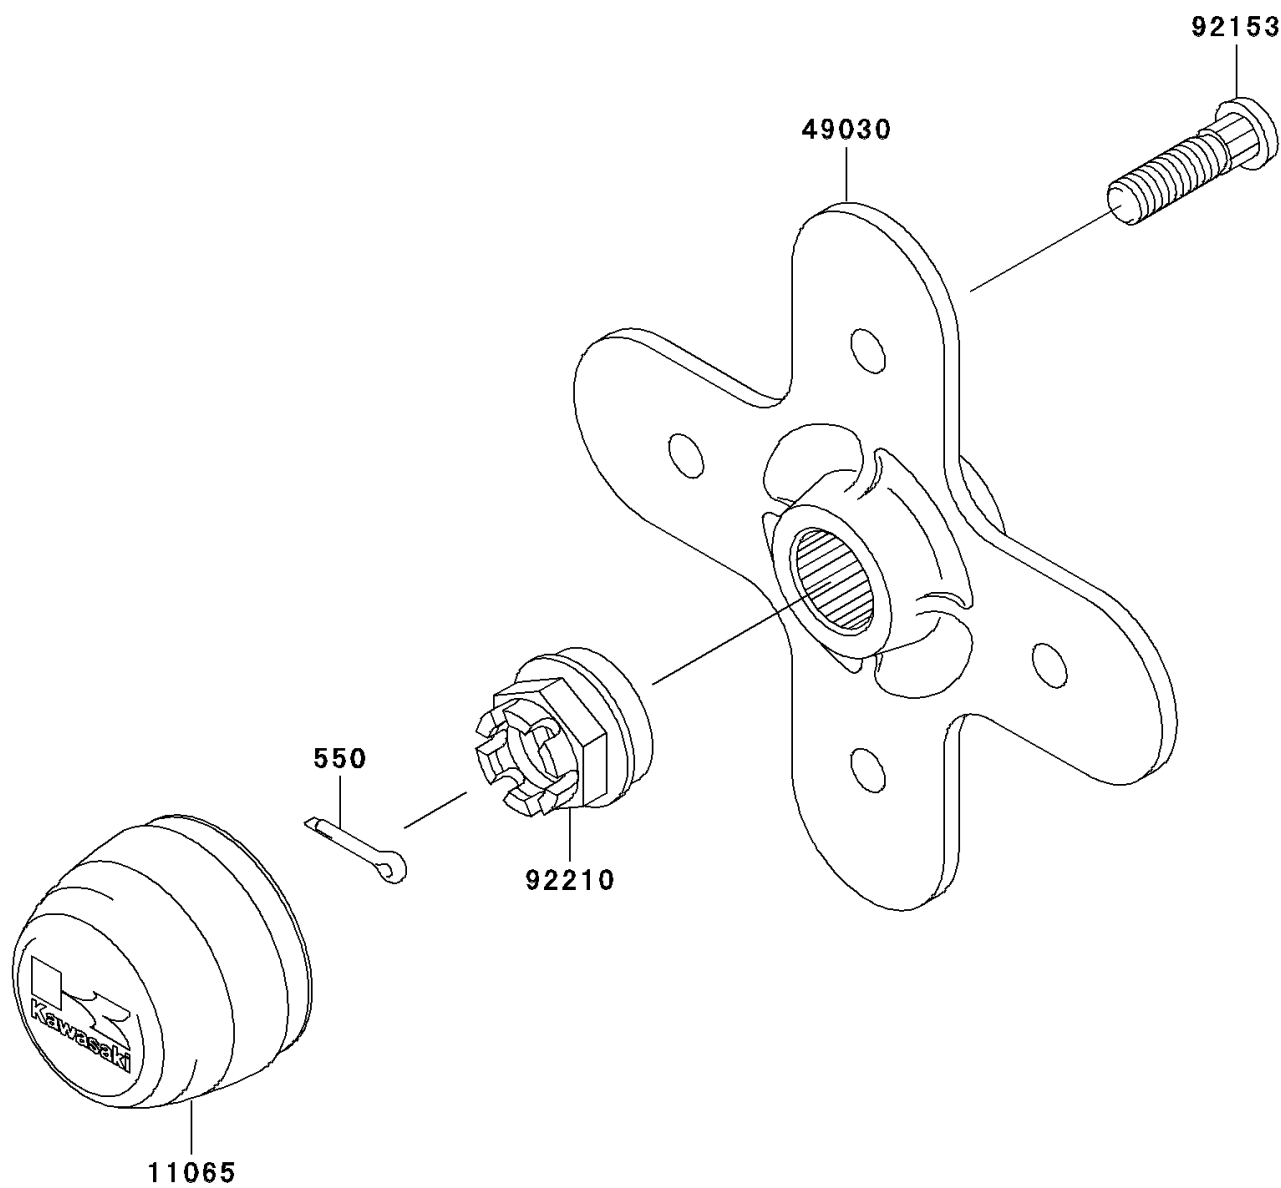

2006 Brute Force® 650 4x4i Realtree Hardwoods Green® HD™ PARTS DIAGRAM

Rear Hub

F2240

2006 Brute Force® 650 4x4i Realtree Hardwoods Green® HD™ PARTS LIST

Rear Hub

ITEM NAME	PART NUMBER	QUANTITY
PIN-COTTER,4.0X25 (Ref # 550)	550AA4025	1
CAP,WHEEL (Ref # 11065)	11065-0108	1
HUB,RR (Ref # 49030)	49030-0009	1
BOLT,10X36.5 (Ref # 92153)	92153-0890	1
NUT,CASTLE,20MM (Ref # 92210)	92210-1381	1