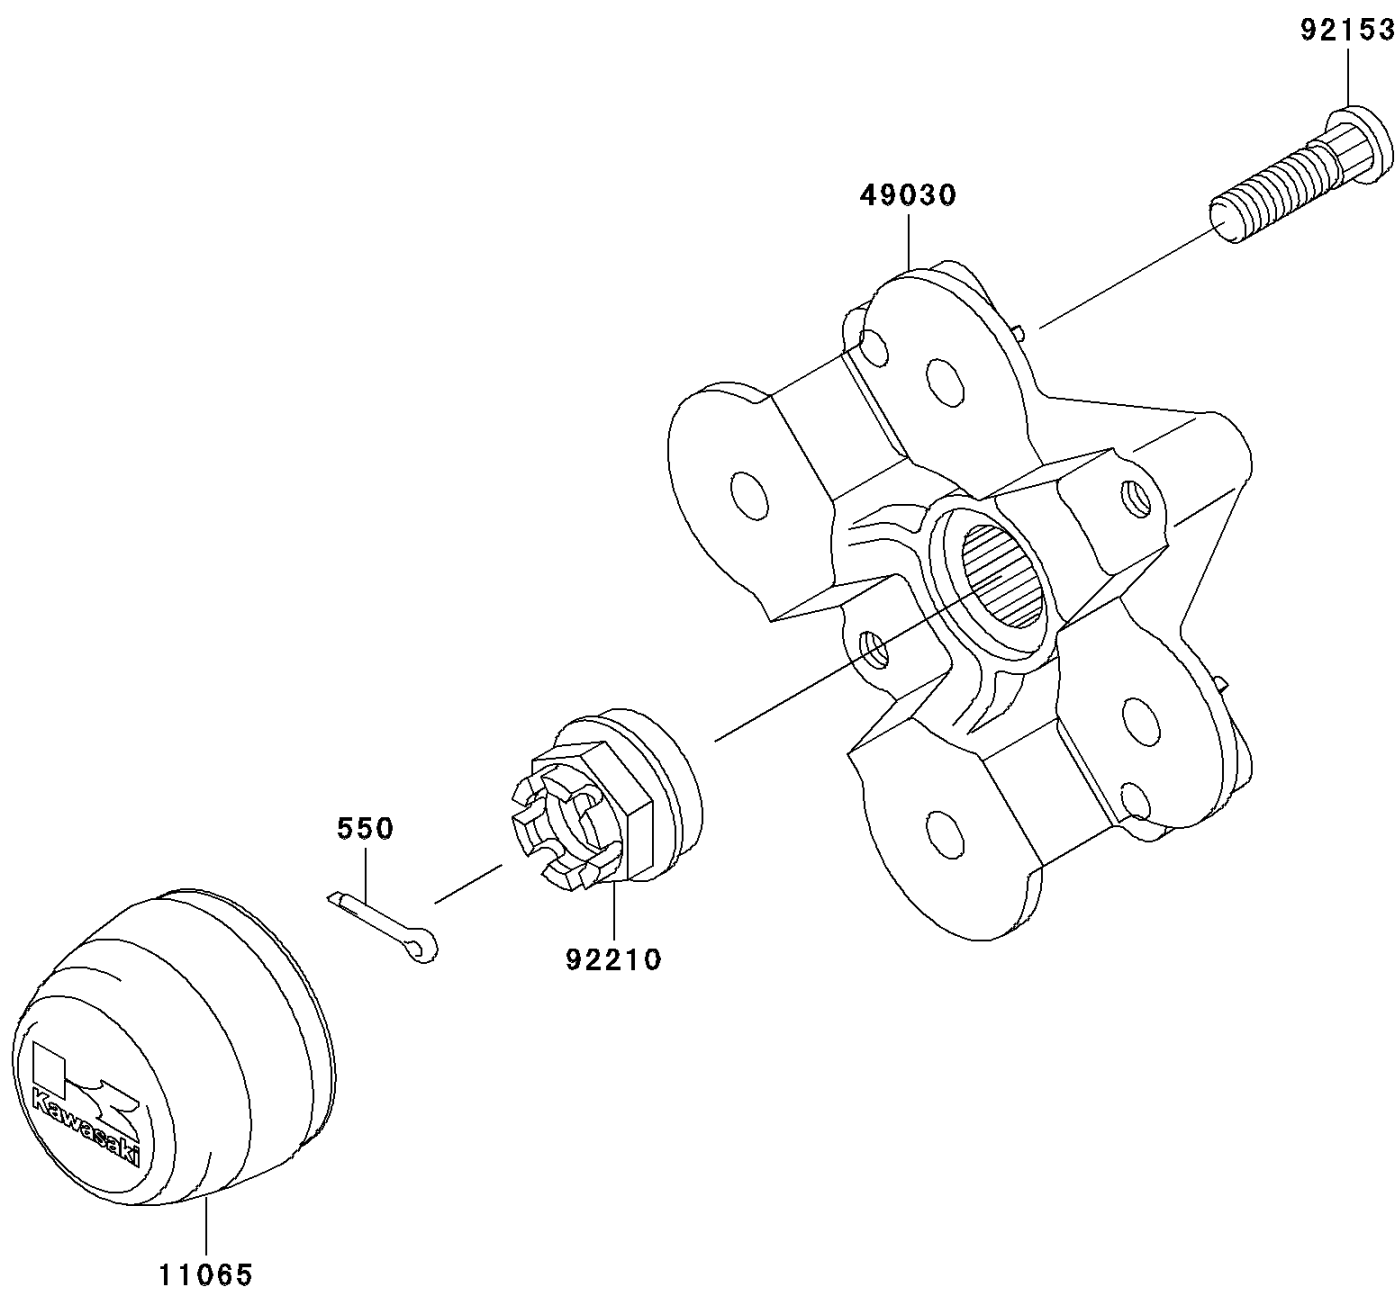

2006 Brute Force® 650 4x4i Realtree Hardwoods Green® HD™ PARTS DIAGRAM

Front Hub

F2230

2006 Brute Force® 650 4x4i Realtree Hardwoods Green® HD™ PARTS LIST

Front Hub

ITEM NAME	PART NUMBER	QUANTITY
PIN-COTTER,4.0X25 (Ref # 550)	550AA4025	1
CAP,WHEEL (Ref # 11065)	11065-0108	1
HUB,FR (Ref # 49030)	49030-0013	1
BOLT,10X36.5 (Ref # 92153)	92153-0890	1
NUT,CASTLE,18MM (Ref # 92210)	92210-1349	1