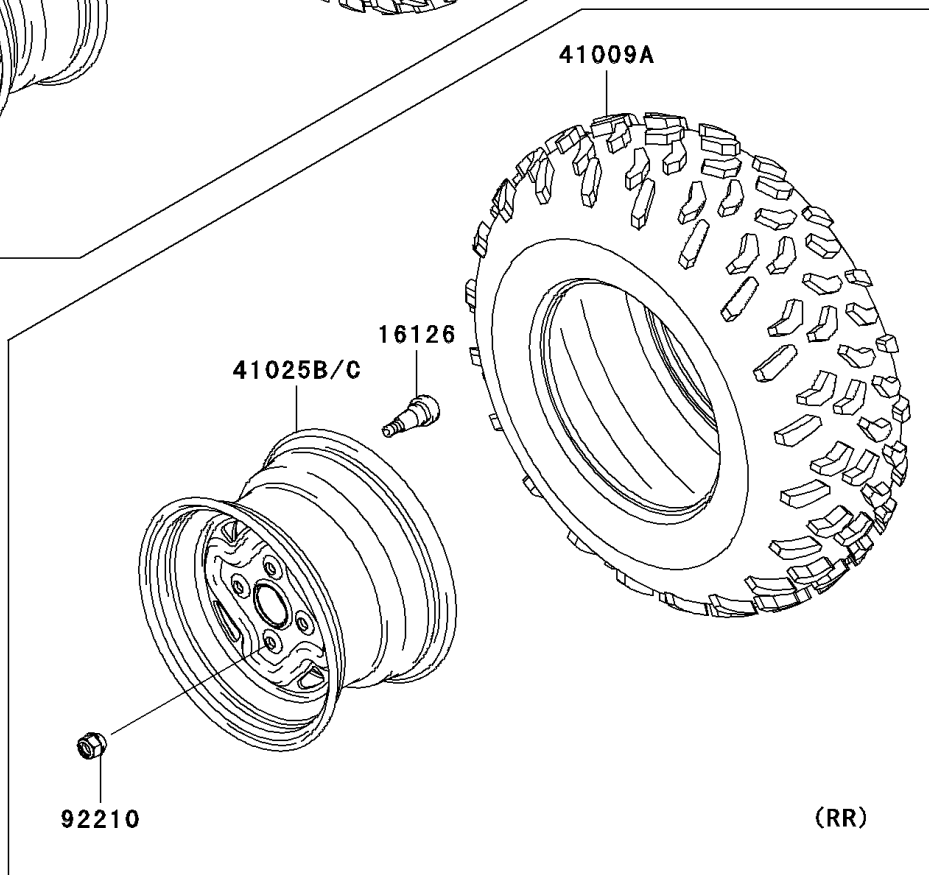

2006 Brute Force® 650 4x4i Realtree Hardwoods Green® HD™ PARTS DIAGRAM

Wheels/Tires

F2210

2006 Brute Force® 650 4x4i Realtree Hardwoods Green® HD™ PARTS LIST

Wheels/Tires

ITEM NAME	PART NUMBER	QUANTITY
VALVE (Ref # 16126)	16126-4001	1
TIRE,FR,AT25X8-12,KT191(D) (Ref # 41009)	41009-0039	1
TIRE,RR,AT25X10-12,KT195(D) (Ref # 41009A)	41009-0112	1
RIM,FR,12X6.0AT,M.GRAYSTONE (Ref # 41025)	41025-0043-379	1
RIM,RR,12X7.5AT,M.GRAYSTONE (Ref # 41025B)	41025-0044-379	1
NUT,LOCK,10MM (Ref # 92210)	92210-0203	1