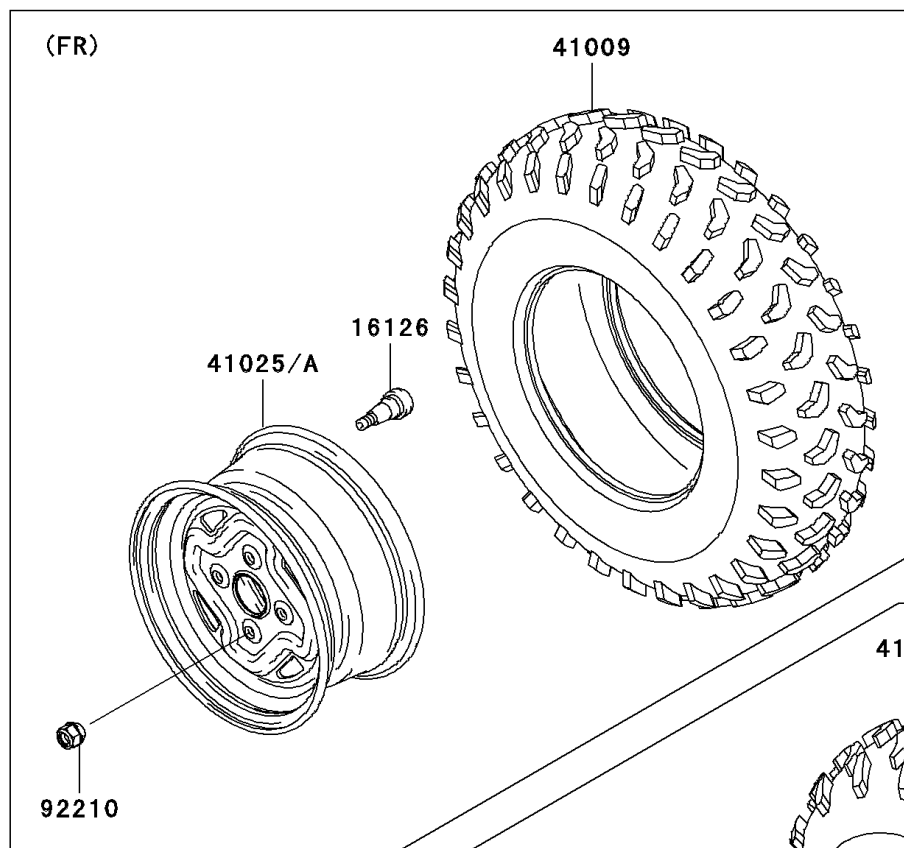

2006 Brute Force® 650 4x4i Realtree Hardwoods Green® HD™ PARTS DIAGRAM

Wheels/Tires

F2210

2006 Brute Force® 650 4x4i Realtree Hardwoods Green® HD™ PARTS LIST

Wheels/Tires

ITEM NAME	PART NUMBER	QUANTITY
VALVE (Ref # 16126)	16126-4001	1
TIRE,FR,AT25X8-12,KT191(D) (Ref # 41009)	41009-0039	1
TIRE,RR,AT25X10-12,KT195(D) (Ref # 41009A)	41009-0112	1
RIM,FR,12X6.0AT,M.GRAYSTONE (Ref # 41025)	41025-0043-379	1
RIM,RR,12X7.5AT,M.GRAYSTONE (Ref # 41025B)	41025-0044-379	1
NUT,LOCK,10MM (Ref # 92210)	92210-0203	1