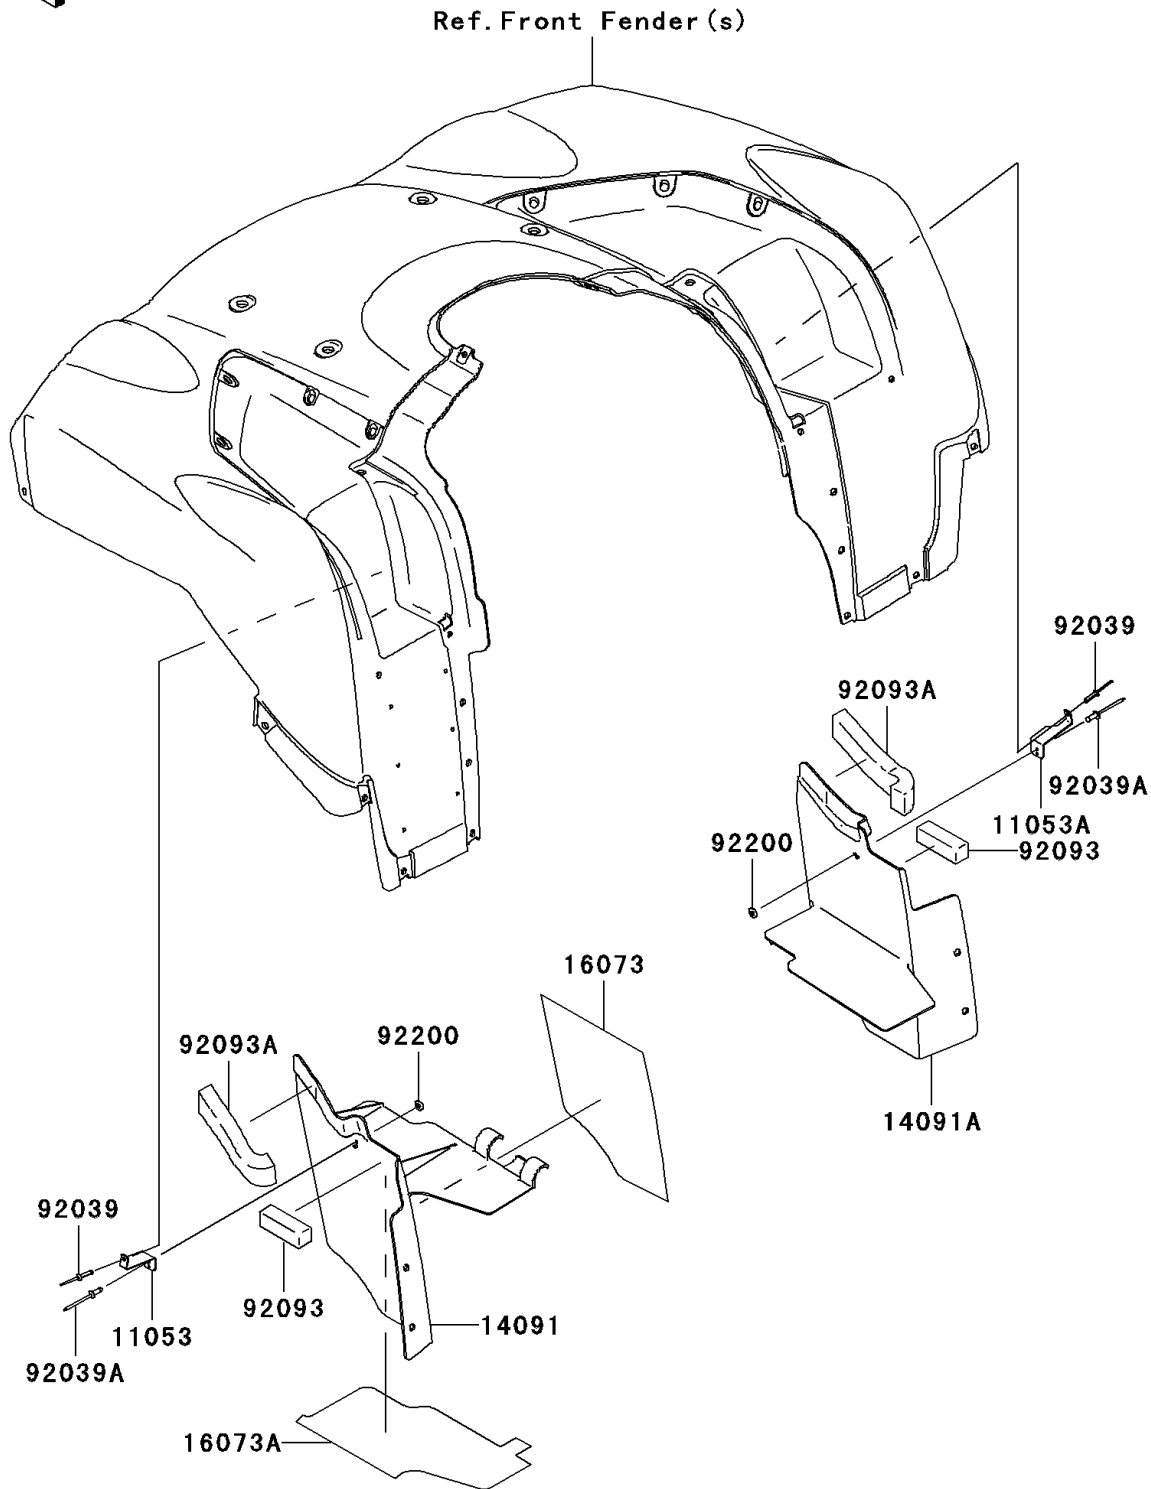

## 2006 Brute Force® 650 4x4i Realtree Hardwoods Green® HD™ PARTS DIAGRAM

Flap

F2173

## 2006 Brute Force® 650 4x4i Realtree Hardwoods Green® HD™ PARTS LIST

Flap

ITEM NAME	PART NUMBER	QUANTITY
BRACKET,INNER FLAP,LH (Ref # 11053)	11053-1979	1
BRACKET,INNER FLAP,RH (Ref # 11053A)	11053-1980	1
COVER,FRONT FENDER,LH (Ref # 14091)	14091-0491	1
COVER,FRONT FENDER,RH (Ref # 14091A)	14091-0492	1
INSULATOR,INNER FLAP,LH,LWR (Ref # 16073)	16073-0037	1
INSULATOR,INNER FLAP,LH,UPP (Ref # 16073A)	16073-0038	1
RIVET (Ref # 92039)	92039-1260	1
RIVET,3.2X8 (Ref # 92039A)	92039-3763	1
SEAL,FR FENDER (Ref # 92093)	92093-0038	1
SEAL (Ref # 92093A)	92093-1580	1
WASHER,3.5X8X1 (Ref # 92200)	92200-1251	1