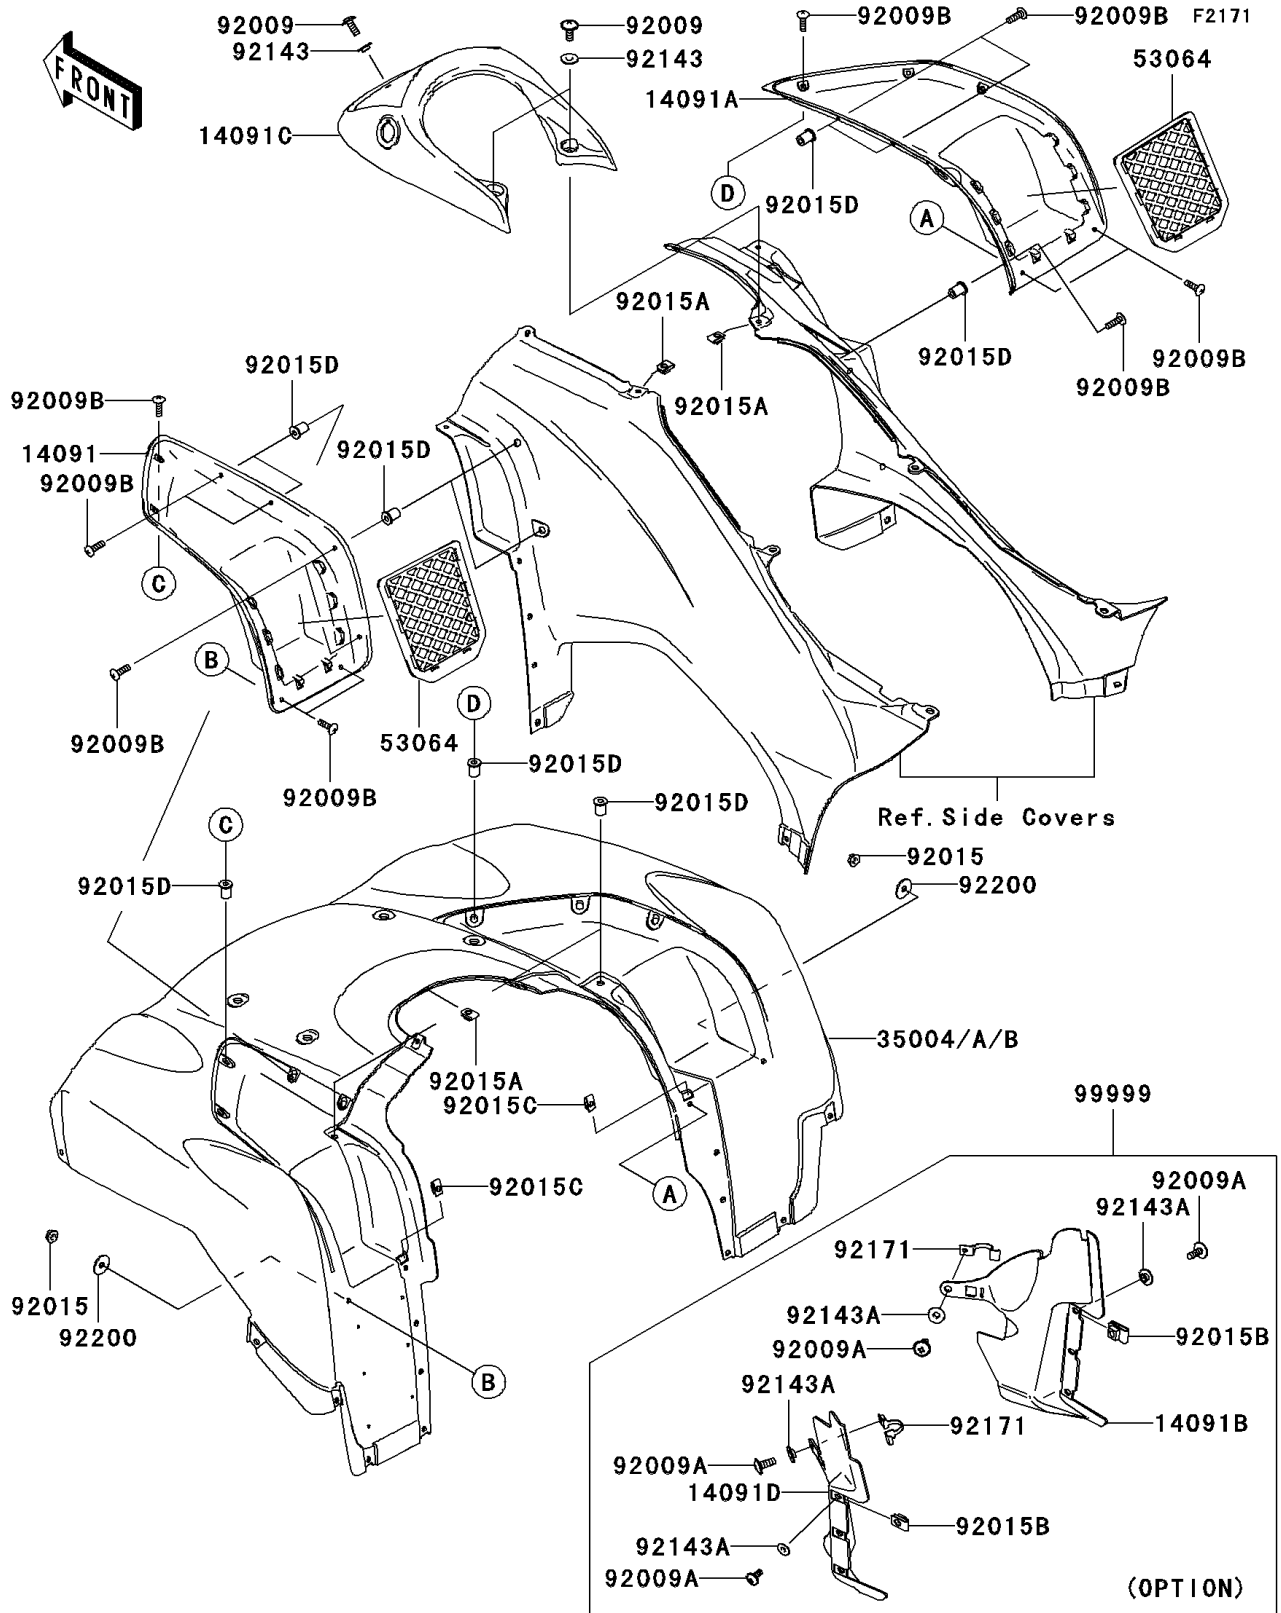

2006 Brute Force® 650 4x4i Realtree Hardwoods Green® HD™ PARTS DIAGRAM

Front Fender(s)

2006 Brute Force® 650 4x4i Realtree Hardwoods Green® HD™ PARTS LIST

Front Fender(s)

ITEM NAME	PART NUMBER	QUANTITY
COVER,POCKET,LH,F.BLACK (Ref # 14091)	14091-0135-6Z	1
COVER,POCKET,RH,F.BLACK (Ref # 14091A)	14091-0136-6Z	1
COVER,SIDE,INNER,RH (Ref # 14091B)	14091-0179	1
COVER,TOP,F.BLACK (Ref # 14091C)	14091-0270-6Z	1
COVER,SIDE,INNER,LH (Ref # 14091D)	14091-0337	1
FENDER-FRONT,C.H.GREEN (Ref # 35004)	35004-0038-826	1
NET-CARGO (Ref # 53064)	53064-0002	1
SCREW,6X16 (Ref # 92009)	92009-1621	2
SCREW,5X18 (Ref # 92009B)	92009-1655	1
NUT,FLANGED,5MM (Ref # 92015)	92015-1259	1
NUT,6MM (Ref # 92015A)	92015-1602	2
NUT,5MM (Ref # 92015C)	92015-1710	1
NUT,WELL,5MM (Ref # 92015D)	92015-1757	1
COLLAR (Ref # 92143)	92143-1087	2
CLAMP (Ref # 92171)	92171-0223	1
WASHER,5.5X20X1.2 (Ref # 92200)	92200-0284	1
INNER FENDER KIT (Ref # 99999)	99999-0055	1