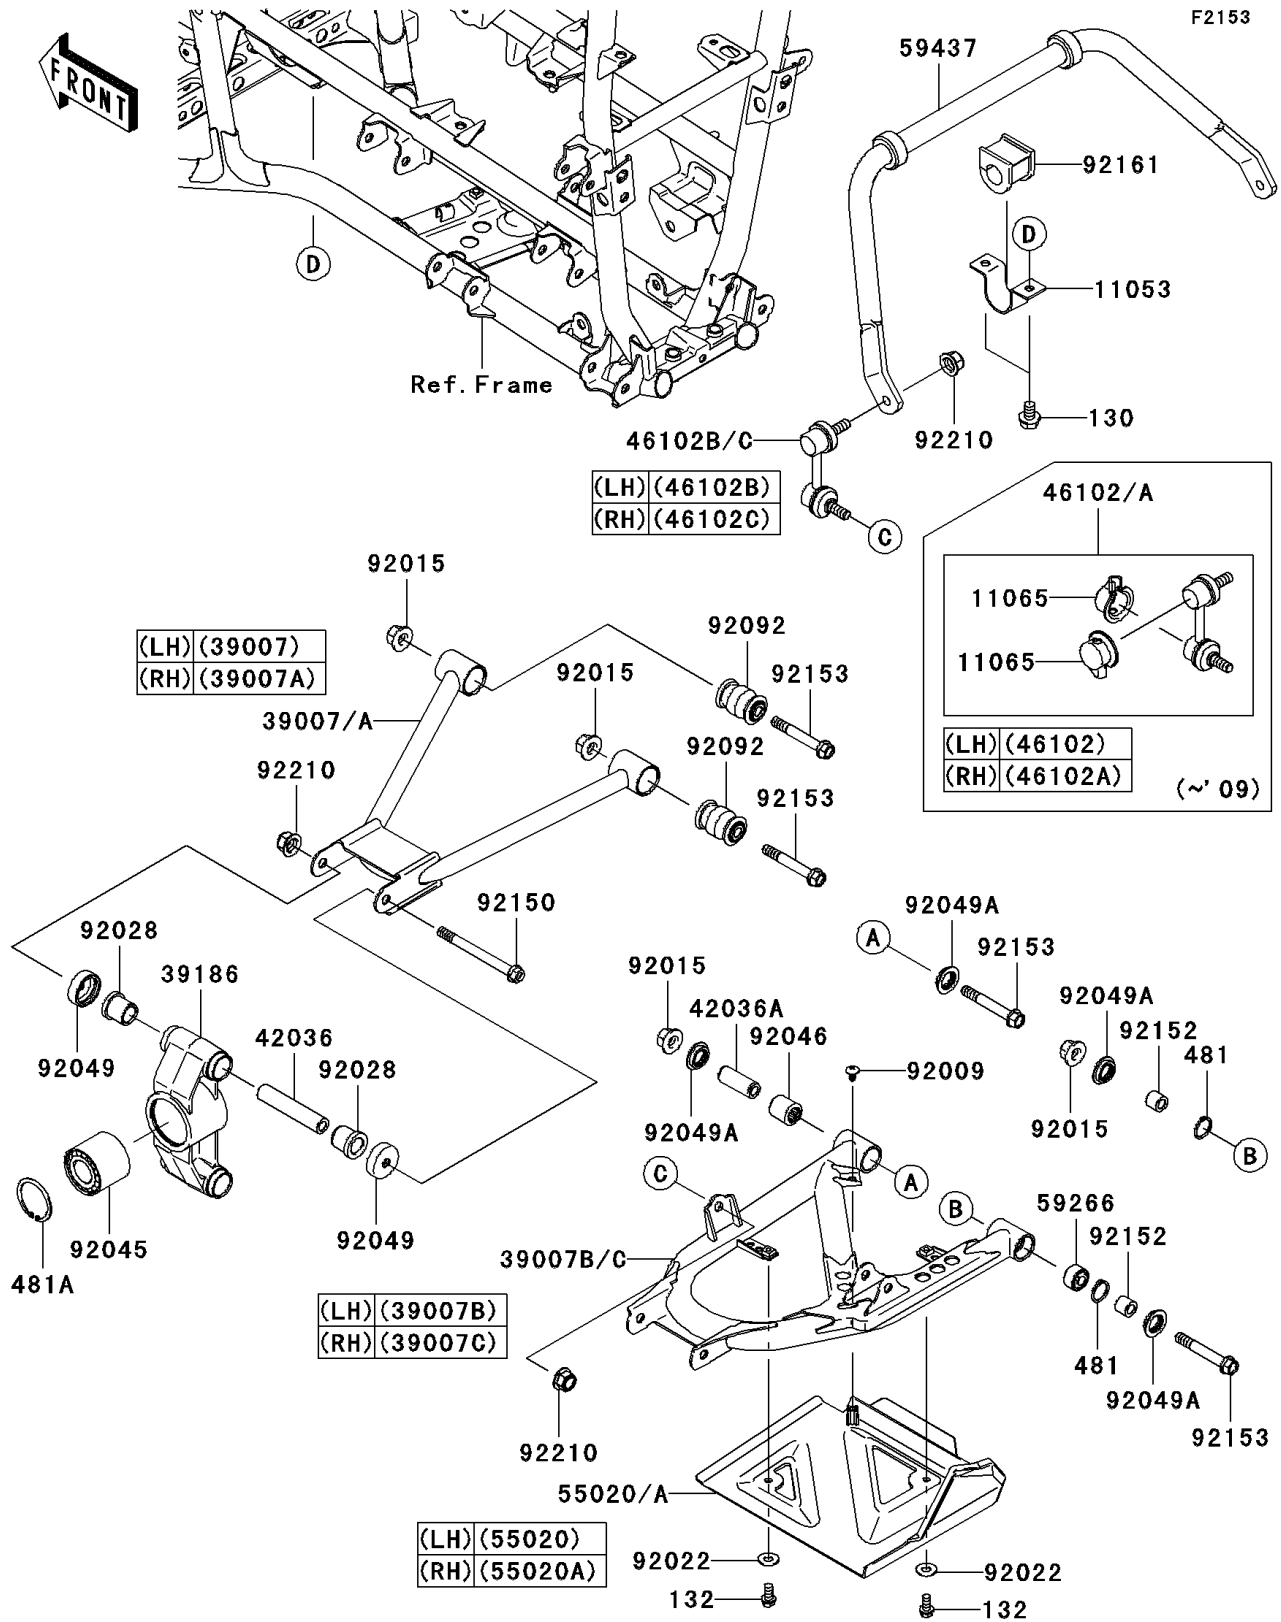

2006 Brute Force® 650 4x4i Realtree Hardwoods Green® HD™ PARTS DIAGRAM

Rear Suspension

2006 Brute Force® 650 4x4i Realtree Hardwoods Green® HD™ PARTS LIST

Rear Suspension

ITEM NAME	PART NUMBER	QUANTITY
BOLT-FLANGED,8X12 (Ref # 130)	130BB0812	1
BOLT-FLANGED-SMALL,6X12 (Ref # 132)	132BB0612	1
CIRCLIP (Ref # 481)	481J2400	1
CIRCLIP (Ref # 481A)	481J5200	1
BRACKET,STABILIZER (Ref # 11053)	11053-1833	1
CAP (Ref # 11065)	11065-0086	1
ARM-SUSP,RR,UPP,LH (Ref # 39007)	39007-0021	1
ARM-SUSP,RR,UPP,RH (Ref # 39007A)	39007-0022	1
ARM-SUSP,RR,LWR,LH (Ref # 39007B)	39007-0038	1
ARM-SUSP,RR,LWR,RH (Ref # 39007C)	39007-0039	1
KNUCKLE,RR (Ref # 39186)	39186-0030	1
SLEEVE,10X17X85.6 (Ref # 42036)	42036-1190	1
SLEEVE (Ref # 42036A)	42036-1376	1
ROD,STABILIZER,LH (Ref # 46102)	46102-0055	1
ROD,STABILIZER,RH (Ref # 46102A)	46102-0056	1
GUARD,REAR ARM,LH,F.BLACK (Ref # 55020)	55020-0166-6Z	1
GUARD,REAR ARM,RH,F.BLACK (Ref # 55020A)	55020-0167-6Z	1
JOINT-BALL (Ref # 59266)	59266-0013	1
STABILIZER (Ref # 59437)	59437-0001	1
SCREW,6X12 (Ref # 92009)	92009-1480	1
NUT,FLANGED,10MM (Ref # 92015)	92015-1415	1
WASHER,7X16X1.2 (Ref # 92022)	92022-024	1
BUSHING (Ref # 92028)	92028-1466	1
BEARING-BALL,25BWD02ACA68 (Ref # 92045)	92045-0094	1
BEARING-NEEDLE (Ref # 92046)	92046-1046	1
SEAL-OIL,KNUCKLE (Ref # 92049)	92049-1198	1
SEAL-OIL,MHA17245.7F (Ref # 92049A)	92049-1223	1
BUSHING-RUBBER (Ref # 92092)	92092-0004	1
BOLT,FLANGED,10X105 (Ref # 92150)	92150-1624	1

2006 Brute Force® 650 4x4i Realtree Hardwoods Green® HD™ PARTS LIST

Rear Suspension

ITEM NAME	PART NUMBER	QUANTITY
COLLAR,10X17X14.5 (Ref # 92152)	92152-1455	1
BOLT,FLANGED,10X70 (Ref # 92153)	92153-0666	1
DAMPER (Ref # 92161)	92161-0265	1
NUT,LOCK,FLANGED,10MM (Ref # 92210)	92210-0276	1