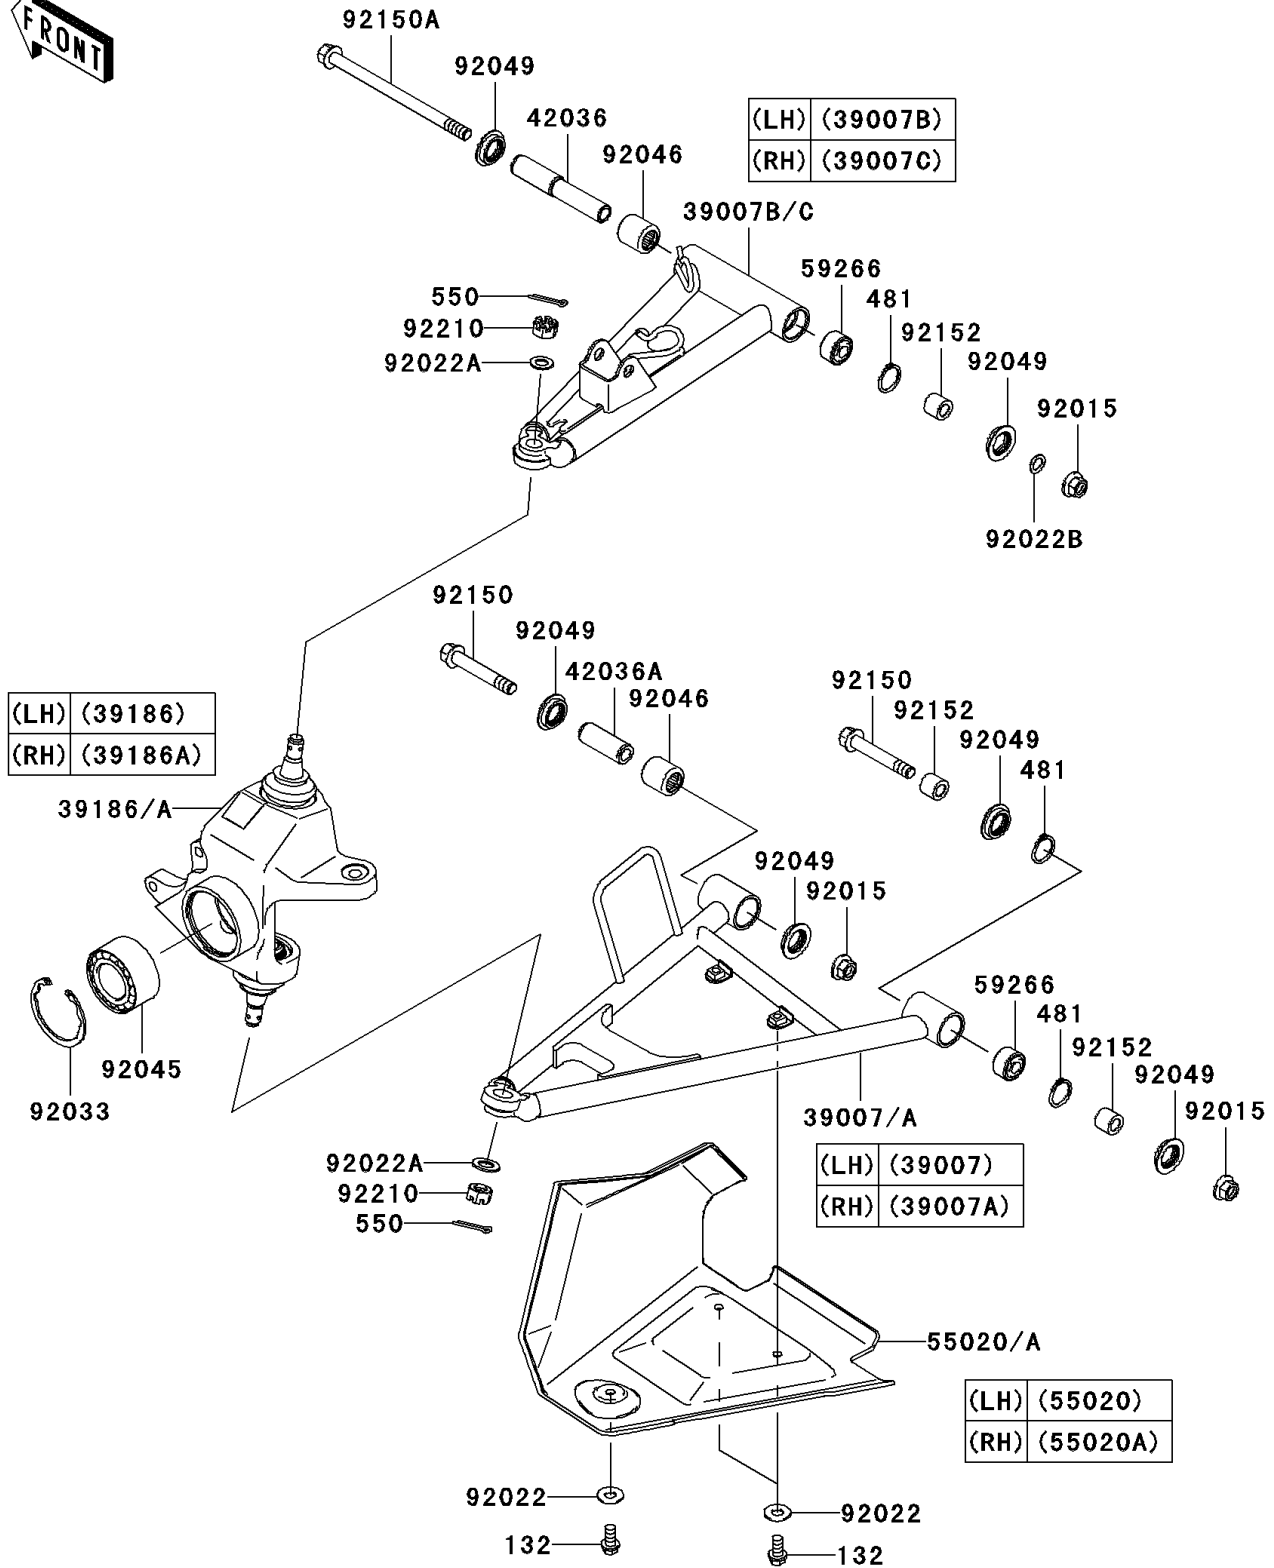

2006 Brute Force® 650 4x4i Realtree Hardwoods Green® HD™ PARTS DIAGRAM

Front Suspension

F2152

2006 Brute Force® 650 4x4i Realtree Hardwoods Green® HD™ PARTS LIST

Front Suspension

ITEM NAME	PART NUMBER	QUANTITY
BOLT-FLANGED-SMALL,6X12 (Ref # 132)	132BB0612	1
CIRCLIP (Ref # 481)	481J2400	1
PIN-COTTER,3.0X25 (Ref # 550)	550AA3025	1
ARM-SUSP,FR,LWR,LH (Ref # 39007)	39007-0064	1
ARM-SUSP,FR,LWR,RH (Ref # 39007A)	39007-0065	1
ARM-SUSP,FR,UPP,LH (Ref # 39007B)	39007-0066	1
ARM-SUSP,FR,UPP,RH (Ref # 39007C)	39007-0067	1
KNUCKLE ASSY,FR,LH (Ref # 39186)	39186-0033	1
KNUCKLE ASSY,FR,RH (Ref # 39186A)	39186-0034	1
SLEEVE,SUSPENSION ARM (Ref # 42036)	42036-0016	1
SLEEVE (Ref # 42036A)	42036-1376	1
GUARD,FRONT ARM,LH,F.BLACK (Ref # 55020)	55020-0109-6Z	1
GUARD,FRONT ARM,RH,F.BLACK (Ref # 55020A)	55020-0110-6Z	1
JOINT-BALL (Ref # 59266)	59266-0013	1
NUT,FLANGED,10MM (Ref # 92015)	92015-1415	1
WASHER,7X16X1.2 (Ref # 92022)	92022-024	1
WASHER,12.3X22X1.6 (Ref # 92022A)	92022-1065	1
WASHER,10.2X16X1 (Ref # 92022B)	92022-1829	1
RING-SNAP,55MM (Ref # 92033)	92033-1274	1
BEARING-BALL,30BWD08ACA13 (Ref # 92045)	92045-0095	1
BEARING-NEEDLE (Ref # 92046)	92046-1046	1
SEAL-OIL,MHA17245.7F (Ref # 92049)	92049-1223	1
BOLT,FLANGED,10X63 (Ref # 92150)	92150-1384	1
BOLT,FLANGED,10X150 (Ref # 92150A)	92150-1686	1
COLLAR,10X17X14.5 (Ref # 92152)	92152-1455	1
NUT,CASTLE,12MM (Ref # 92210)	92210-0395	1