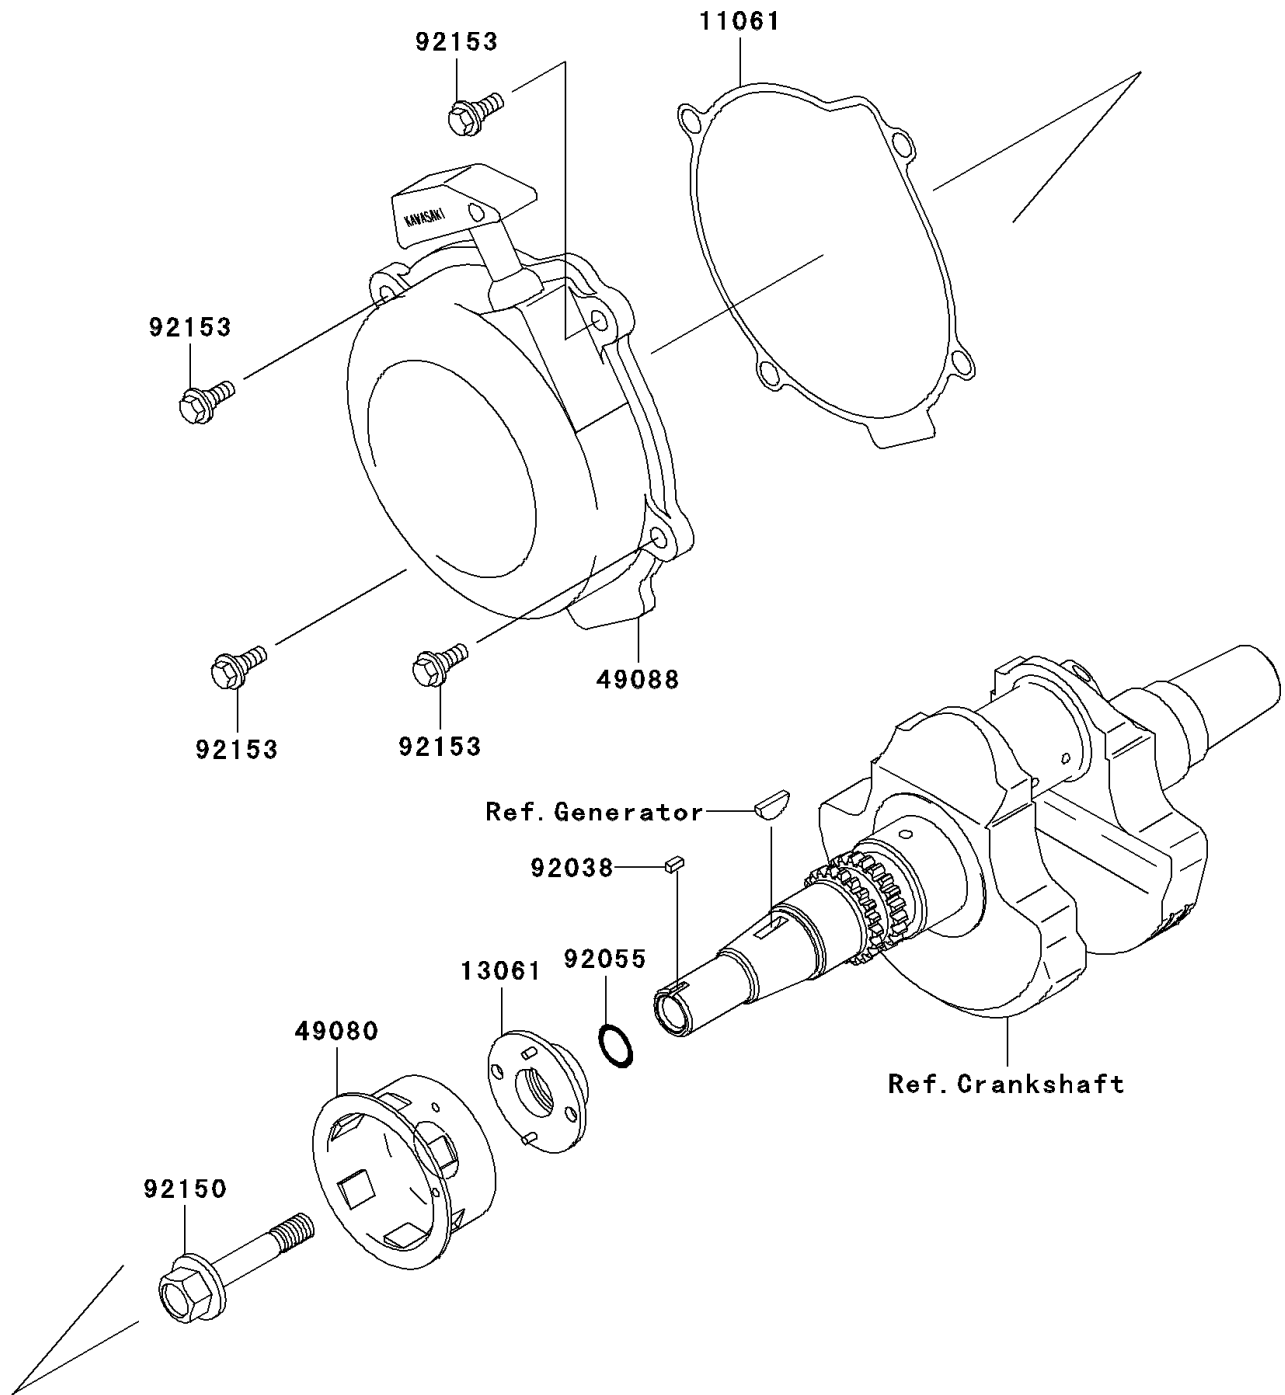

## 2006 Brute Force® 650 4x4i Realtree Hardwoods Green® HD™ PARTS DIAGRAM

Recoil Starter(-VF650AE640351)

E3040

## 2006 Brute Force® 650 4x4i Realtree Hardwoods Green® HD™ PARTS LIST

Recoil Starter(-VF650AE640351)

ITEM NAME	PART NUMBER	QUANTITY
GASKET (Ref # 11061)	11061-1153	1
BOSS (Ref # 13061)	13061-1873	1
PULLEY-STARTING (Ref # 49080)	49080-1061	1
STARTER-RECOIL (Ref # 49088)	49088-1058	1
KEY,SUNK (Ref # 92038)	92038-1051	1
RING-O,19.8X2.2 (Ref # 92055)	92055-1215	1
BOLT,12X65 (Ref # 92150)	92150-1987	1
BOLT,FLANGED,6X16 (Ref # 92153)	92153-7007	1