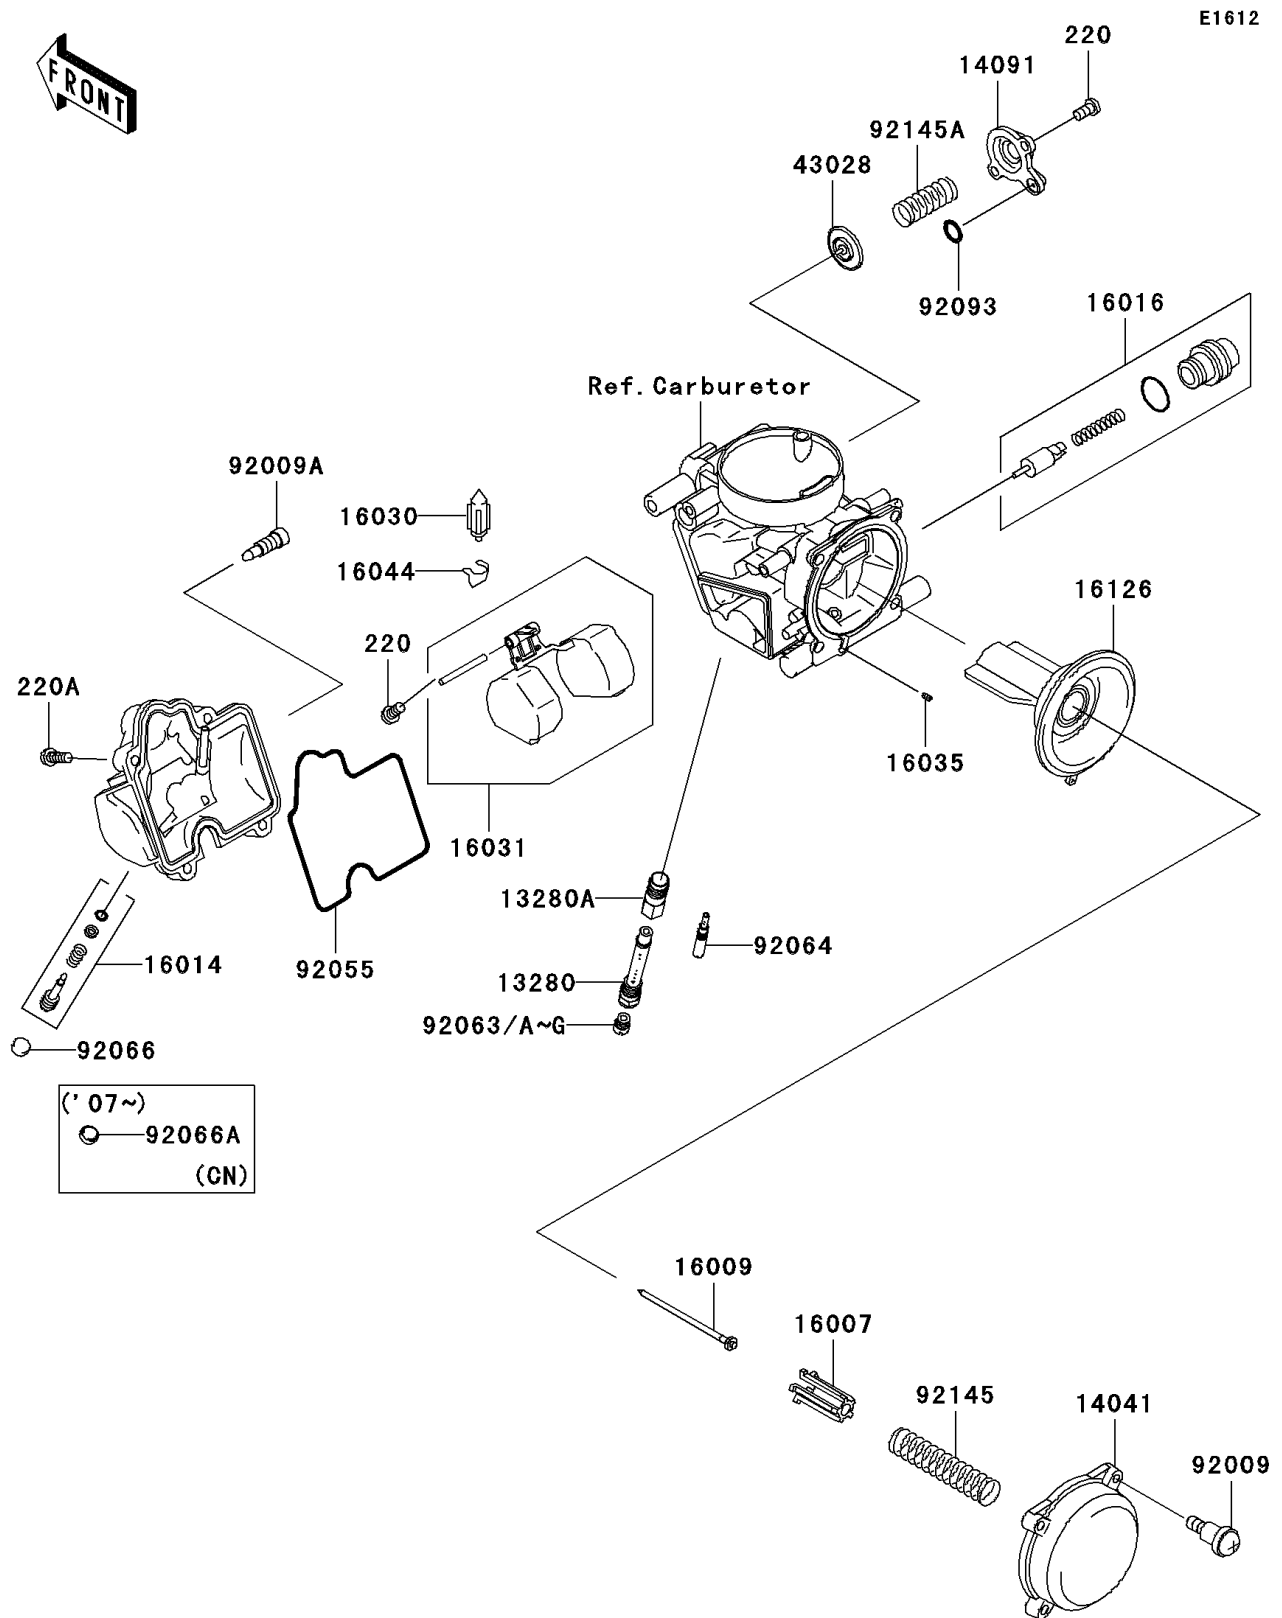

2006 Brute Force® 650 4x4i Realtree Hardwoods Green® HD™ PARTS DIAGRAM

Carburetor Parts

2006 Brute Force® 650 4x4i Realtree Hardwoods Green® HD™ PARTS LIST

Carburetor Parts

ITEM NAME	PART NUMBER	QUANTITY
SCREW-PAN-CROS,4X8 (Ref # 220)	220AA0408	1
HOLDER (Ref # 13280)	13280-0185	1
HOLDER,JET (Ref # 13280A)	13280-1096	1
CAP-CHAMBER,MIXING (Ref # 14041)	14041-1091	1
COVER,AIR CUT VALVE (Ref # 14091)	14091-1246	1
SEAT-SPRING,VALVE (Ref # 16007)	16007-1117	1
NEEDLE-JET,N60N (Ref # 16009)	16009-1544	1
SCREW-PILOT AIR (Ref # 16014)	16014-1101	1
PLUNGER (Ref # 16016)	16016-1117	1
VALVE-FLOAT (Ref # 16030)	16030-1007	1
FLOAT (Ref # 16031)	16031-1097	1
JET-AIR,LEAK (Ref # 16035)	16035-1055	1
CLAMP,FLOAT VALVE (Ref # 16044)	16044-007	1
VALVE (Ref # 16126)	16126-0015	1
DIAPHRAGM,AIR CUT VALVE (Ref # 43028)	43028-1085	1
SCREW,4X4.4 (Ref # 92009)	92009-1549	1
SCREW,DRAIN,6X0.75 (Ref # 92009A)	92009-1551	1
RING-O,FLOAT CHAMBER (Ref # 92055)	92055-1589	1
JET-MAIN,#138 (Ref # 92063)	92063-1015	1
JET-MAIN,#142 (Ref # 92063A)	92063-1016	1
JET-MAIN,#148 (Ref # 92063B)	92063-1324	1
JET-MAIN,#150 (Ref # 92063C)	92063-1330	1
JET-MAIN,#152 (Ref # 92063D)	92063-1331	1
JET-MAIN,#155 (Ref # 92063E)	92063-1332	1
JET-MAIN,#158 (Ref # 92063F)	92063-1344	1
JET-MAIN,#160 (Ref # 92063G)	92063-1345	1
JET-PILOT,#38 (Ref # 92064)	92064-0011	1
SEAL,"U"RING (Ref # 92093)	92093-1046	1
SPRING (Ref # 92145)	92145-0267	1

2006 Brute Force® 650 4x4i Realtree Hardwoods Green® HD™ PARTS LIST

Carburetor Parts

ITEM NAME	PART NUMBER	QUANTITY
SPRING,AIR CUT VALVE (Ref # 92145A)	92145-1450	1
SCREW-PAN-CROS,4X14 (Ref # 220A)	220AA0414	1
PLUG,PILOT AIR SCREW,6.9X2 (Ref # 92066)	92066-1051	1