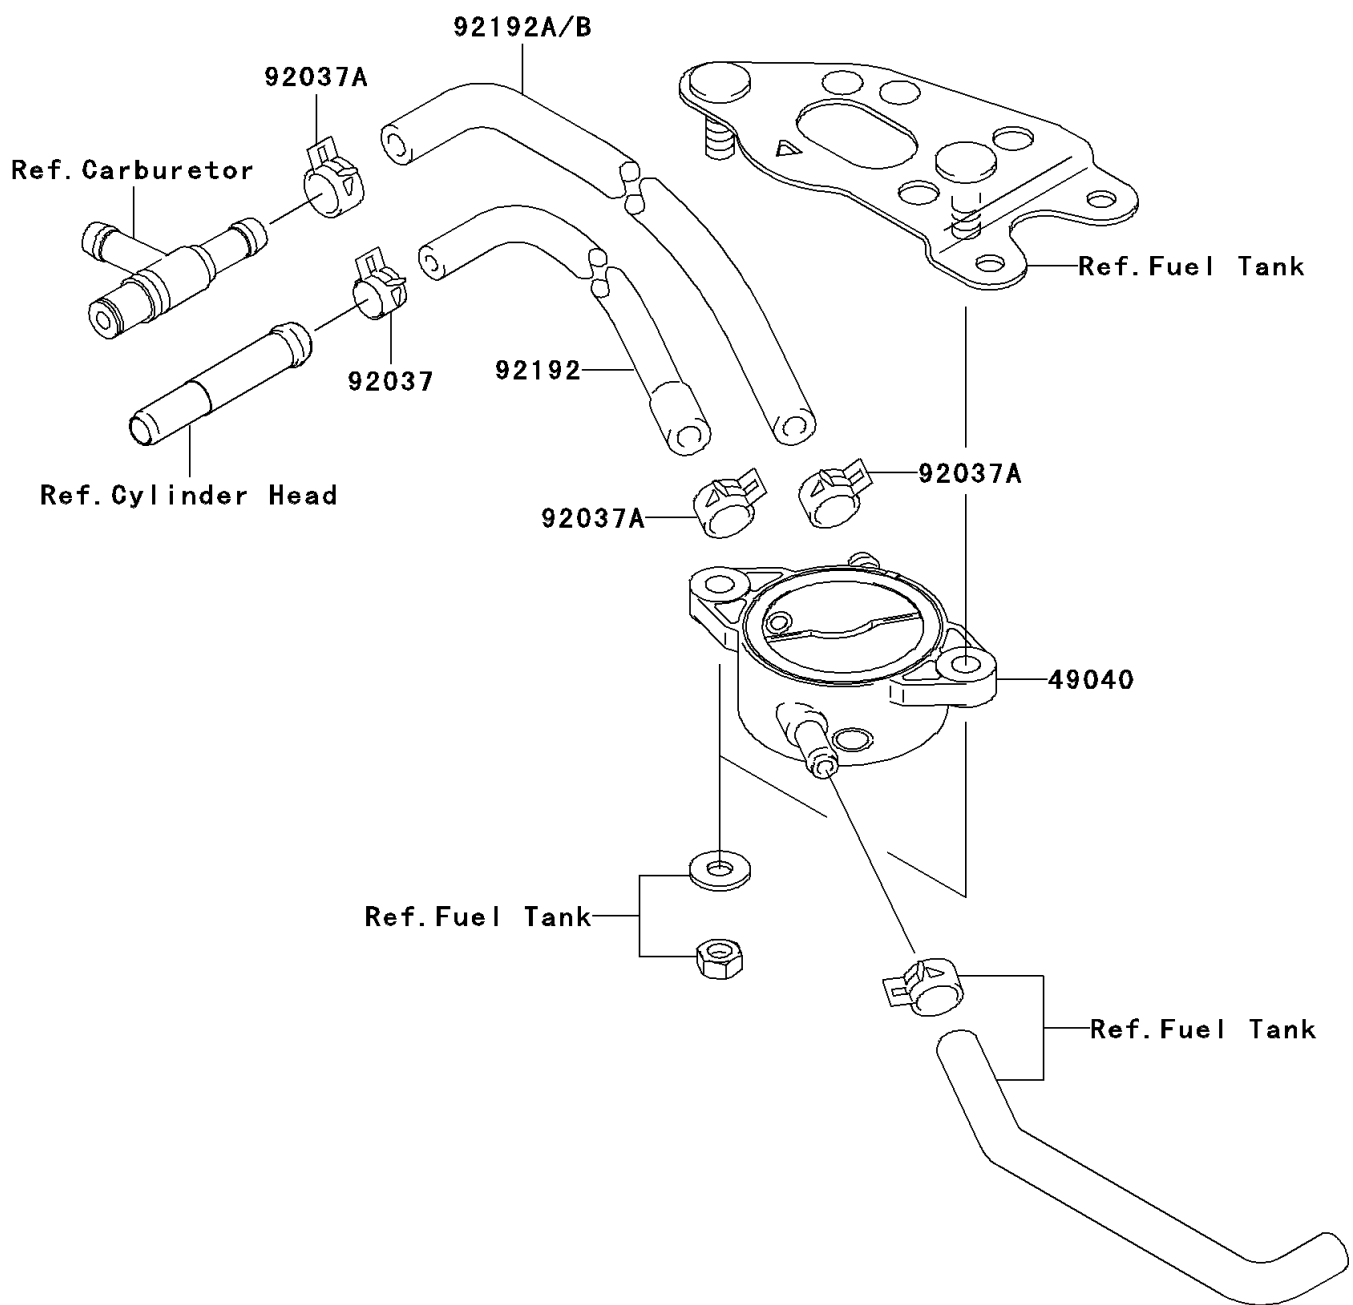

2006 Brute Force® 650 4x4i Realtree Hardwoods Green® HD™ PARTS DIAGRAM

Fuel Pump

E1520

2006 Brute Force® 650 4x4i Realtree Hardwoods Green® HD™ PARTS LIST

Fuel Pump

ITEM NAME	PART NUMBER	QUANTITY
PUMP-FUEL (Ref # 49040)	49040-0005	1
CLAMP,TUBE (Ref # 92037)	92037-1461	1
CLAMP,TUBE (Ref # 92037A)	92037-1505	1
TUBE,L=510,BLUE STRIPE (Ref # 92192)	92192-0060	1
TUBE,5.8X10.8X580 (Ref # 92192A)	92192-0182	1