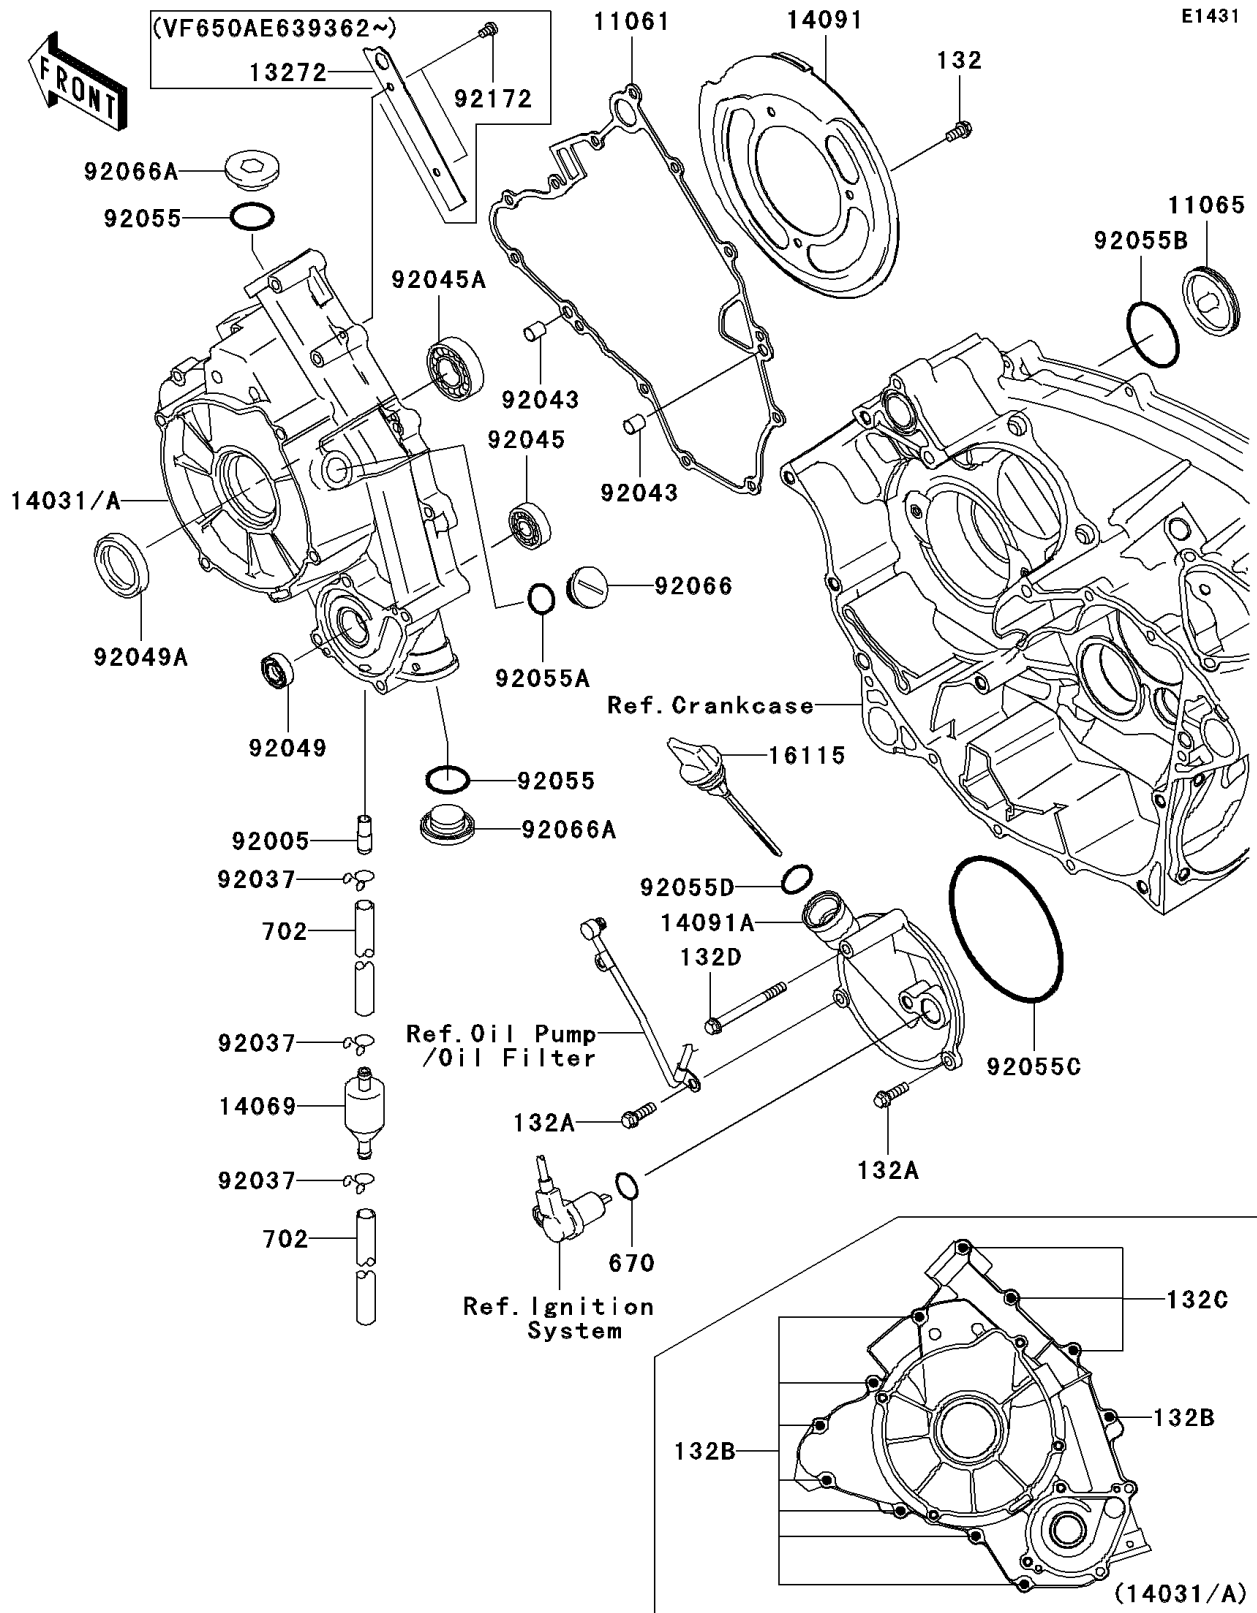

## 2006 Brute Force® 650 4x4i Realtree Hardwoods Green® HD™ PARTS DIAGRAM

Engine Cover(s)

## 2006 Brute Force® 650 4x4i Realtree Hardwoods Green® HD™ PARTS LIST

Engine Cover(s)

ITEM NAME	PART NUMBER	QUANTITY
BOLT-FLANGED-SMALL,6X12 (Ref # 132)	132BD0612	1
BOLT-FLANGED-SMALL,6X20 (Ref # 132A)	132BD0620	1
BOLT-FLANGED-SMALL,6X30 (Ref # 132B)	132BD0630	1
BOLT-FLANGED-SMALL,6X55 (Ref # 132C)	132BD0655	1
BOLT-FLANGED-SMALL,6X65 (Ref # 132D)	132BD0665	1
O RING (Ref # 670)	670D2018	1
TUBE-RUBBER,7X10X35 (Ref # 702)	702A07035	1
GASKET (Ref # 11061)	11061-1119	1
CAP (Ref # 11065)	11065-1151	1
COVER-GENERATOR (Ref # 14031)	14031-0030	1
BREATHER (Ref # 14069)	14069-1051	1
COVER,BELT CONVERTER (Ref # 14091)	14091-0309	1
COVER (Ref # 14091A)	14091-1365	1
CAP-OIL FILLER (Ref # 16115)	16115-1072	1
FITTING (Ref # 92005)	92005-1369	1
CLAMP,TUBE (Ref # 92037)	92037-147	1
PIN,6.2X8X14 (Ref # 92043)	92043-1263	1
BEARING-BALL,6901 (Ref # 92045)	92045-1246	1
BEARING-BALL,TMB004JR2CM (Ref # 92045A)	92045-1403	1
SEAL-OIL,SC 12X22X5 (Ref # 92049)	92049-1228	1
SEAL-OIL,HTC 28X45X7 (Ref # 92049A)	92049-1576	1
RING-O,25.7X2.4 (Ref # 92055)	92055-1136	1
RING-O,20X2 (Ref # 92055A)	92055-1146	1
RING-O,44.7X2.4 (Ref # 92055B)	92055-1279	1
RING-O,99.5X2.0 (Ref # 92055C)	92055-1632	1
RING-O,20X3 (Ref # 92055D)	92055-2185	1
PLUG,COVER (Ref # 92066)	92066-0011	1
PLUG,25X8 (Ref # 92066A)	92066-0012	1