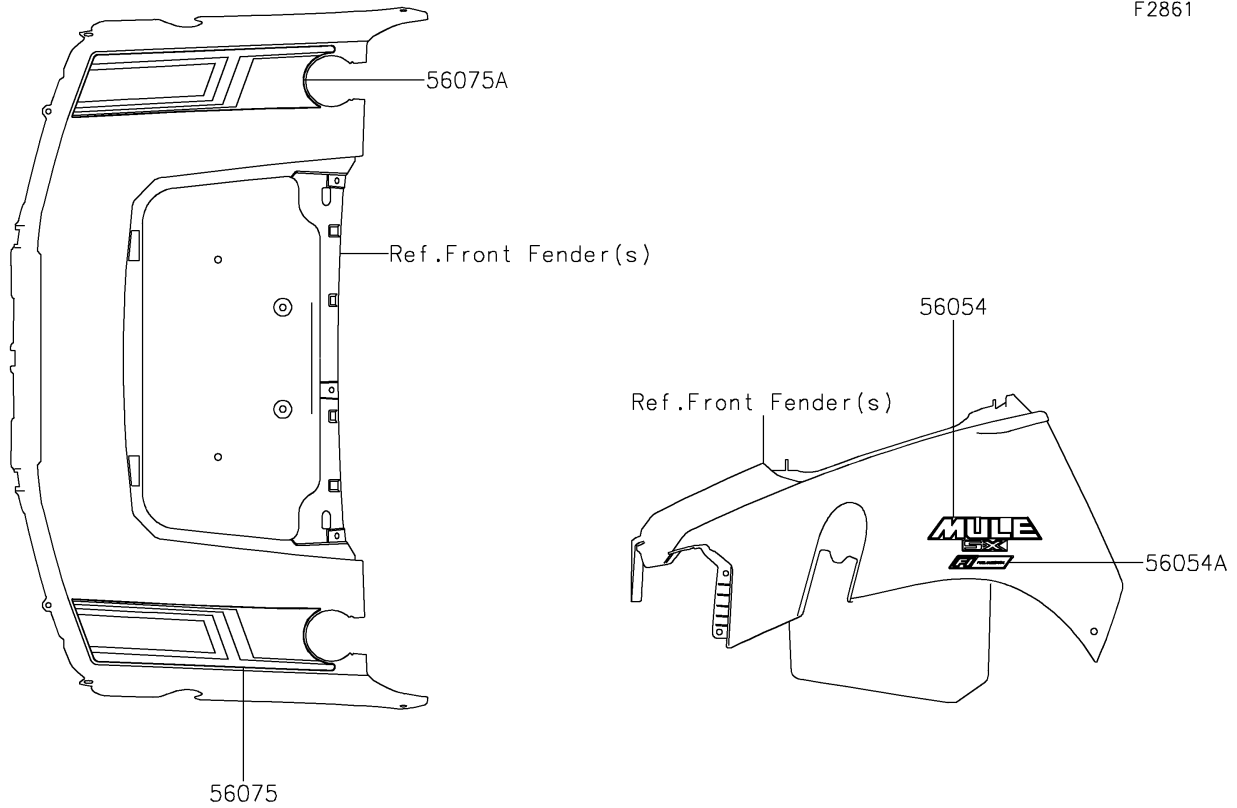

2019 MULE SX™ 4x4 XC LE (FI) PARTS DIAGRAM

Decals

F2861

2019 MULE SX™ 4x4 XC LE (FI) PARTS LIST

Decals

ITEM NAME	PART NUMBER	QUANTITY
MARK,KAWASAKI (Ref # 56052)	56052-1809	1
MARK,FR FENDER,MULE SX (Ref # 56054)	56054-2063	1
MARK,FR FENDER,FUEL INJECTION (Ref # 56054A)	56054-2459	1
PATTERN,FR FENDER,LH (Ref # 56075)	56075-2767	1
PATTERN,FR FENDER,RH (Ref # 56075A)	56075-2768	1
PATTERN,SIDE PLATE,LH (Ref # 56075B)	56075-7164	1
PATTERN,SIDE PLATE,RH (Ref # 56075C)	56075-7165	1