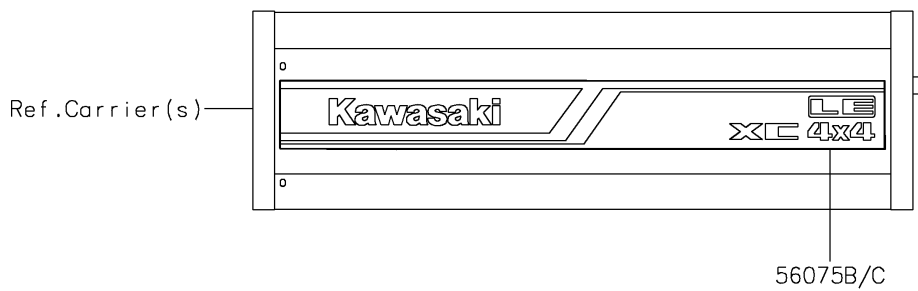

2019 MULE SX™ 4x4 XC LE (FI) PARTS DIAGRAM

Decals

F2861

2019 MULE SX™ 4x4 XC LE (FI) PARTS LIST

Decals

ITEM NAME	PART NUMBER	QUANTITY
MARK,KAWASAKI (Ref # 56052)	56052-1809	1
MARK,FR FENDER,MULE SX (Ref # 56054)	56054-2063	1
MARK,FR FENDER,FUEL INJECTION (Ref # 56054A)	56054-2459	1
PATTERN,FR FENDER,LH (Ref # 56075)	56075-2767	1
PATTERN,FR FENDER,RH (Ref # 56075A)	56075-2768	1
PATTERN,SIDE PLATE,LH (Ref # 56075B)	56075-7164	1
PATTERN,SIDE PLATE,RH (Ref # 56075C)	56075-7165	1