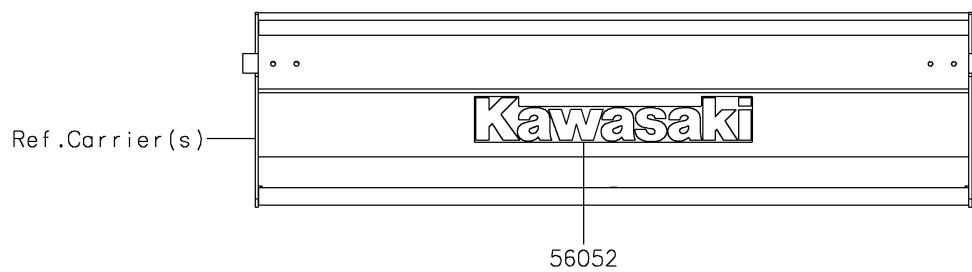

2019 MULE SX™ 4x4 XC LE (FI) PARTS DIAGRAM

Decals

F2861

2019 MULE SX™ 4x4 XC LE (FI) PARTS LIST

Decals

ITEM NAME	PART NUMBER	QUANTITY
MARK,KAWASAKI (Ref # 56052)	56052-1809	1
MARK,FR FENDER,MULE SX (Ref # 56054)	56054-2063	1
MARK,FR FENDER,FUEL INJECTION (Ref # 56054A)	56054-2459	1
PATTERN,FR FENDER,LH (Ref # 56075)	56075-2767	1
PATTERN,FR FENDER,RH (Ref # 56075A)	56075-2768	1
PATTERN,SIDE PLATE,LH (Ref # 56075B)	56075-7164	1
PATTERN,SIDE PLATE,RH (Ref # 56075C)	56075-7165	1