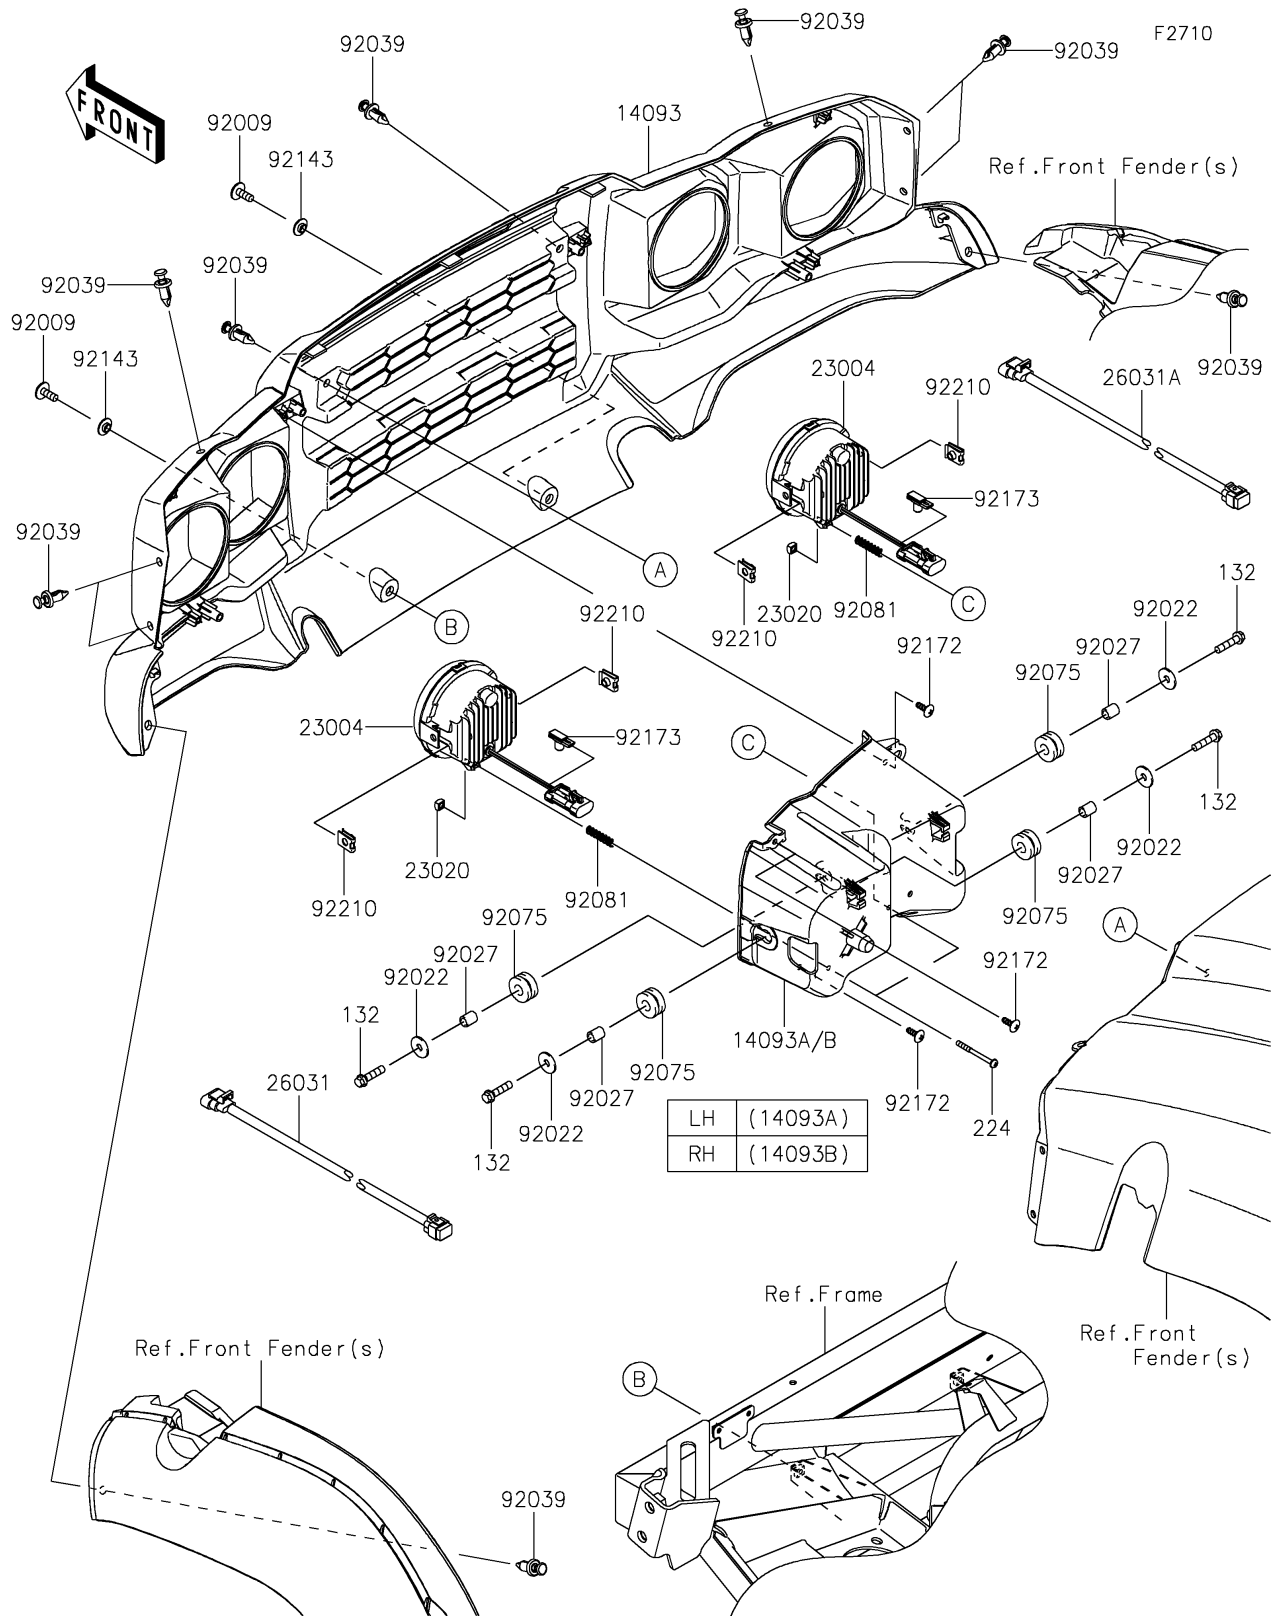

2019 MULE SX™ 4x4 XC LE (FI) PARTS DIAGRAM

Headlight(s)

2019 MULE SX™ 4x4 XC LE (FI) PARTS LIST

Headlight(s)

ITEM NAME	PART NUMBER	QUANTITY
BOLT-FLANGED-SMALL,6X25 (Ref # 132)	132BA0625	1
COVER,FR GRILL (Ref # 14093)	14093-0393	1
COVER,HEAD LAMP,LH (Ref # 14093A)	14093-0394	1
COVER,HEAD LAMP,RH (Ref # 14093B)	14093-0395	1
SCREW-PAN-WP-CROS,4X45 (Ref # 224)	224AA0445	1
LAMP-HEAD (Ref # 23004)	23004-0372	1
NUT,4MM,FOCUS ADJUST (Ref # 23020)	23020-018	1
HARNESS,HEAD LAMP,LH,2P (Ref # 26031)	26031-2386	1
HARNESS,HEAD LAMP,RH,2P (Ref # 26031A)	26031-2387	1
SCREW,6X16 (Ref # 92009)	92009-1621	1
WASHER,6.5X20X1.6 (Ref # 92022)	92022-125	1
COLLAR,6.8X10X12 (Ref # 92027)	92027-162	1
RIVET (Ref # 92039)	92039-0776	1
DAMPER,10X24X12 (Ref # 92075)	92075-1690	1
SPRING,FOCUS ADJUST (Ref # 92081)	92081-1896	1
COLLAR (Ref # 92143)	92143-1087	1
SCREW,TAPPING,5X14 (Ref # 92172)	92172-0265	1
CLAMP (Ref # 92173)	92173-1491	1
NUT (Ref # 92210)	92210-1125	1