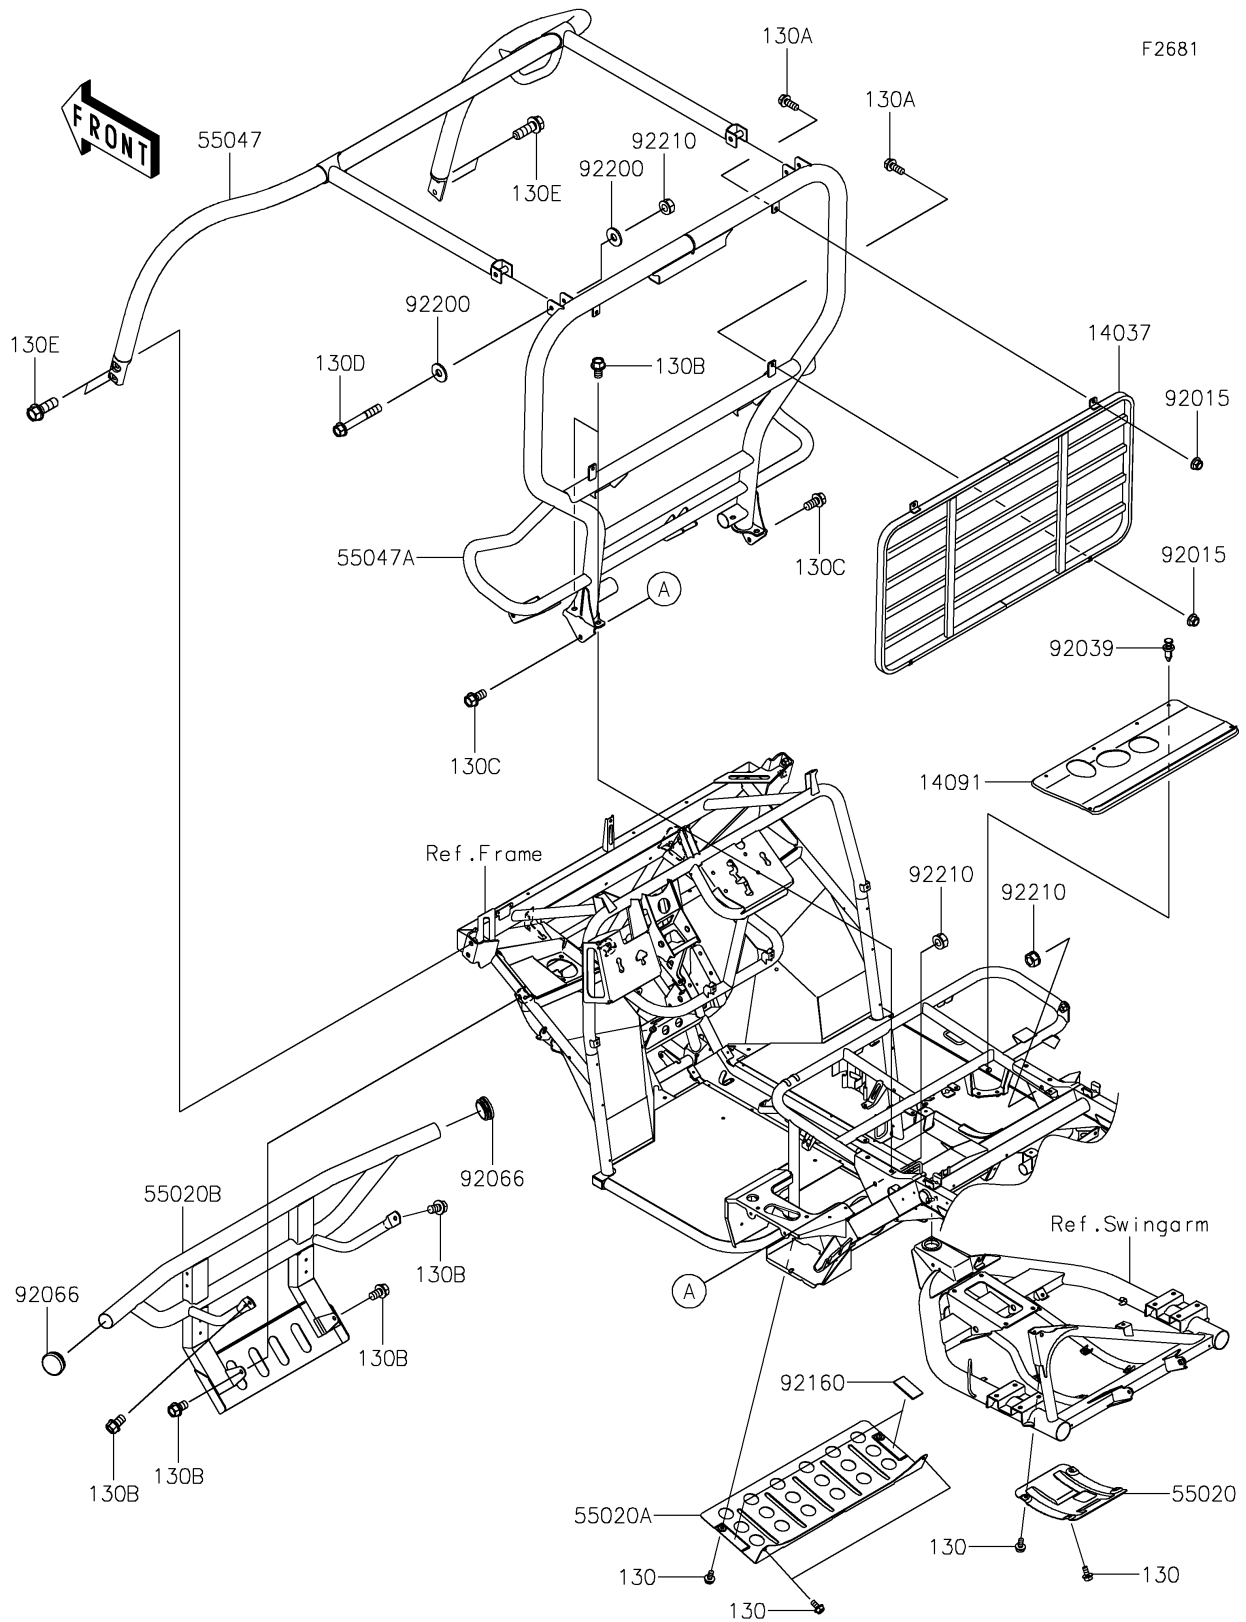

2019 MULE SX™ 4x4 XC LE (FI) PARTS DIAGRAM

Guards/Cab Frame

2019 MULE SX™ 4x4 XC LE (FI) PARTS LIST

Guards/Cab Frame

ITEM NAME	PART NUMBER	QUANTITY
BOLT-FLANGED,6X12 (Ref # 130)	130BA0612	1
BOLT-FLANGED,8X20 (Ref # 130A)	130BA0820	1
BOLT-FLANGED,10X16 (Ref # 130B)	130BA1016	1
BOLT-FLANGED,10X20 (Ref # 130C)	130BA1020	1
BOLT-FLANGED,10X70 (Ref # 130D)	130BA1070	1
BOLT-FLANGED,12X35 (Ref # 130E)	130BA1235	1
SCREEN,T.BLACK (Ref # 14037)	14037-0774-388	1
COVER (Ref # 14091)	14091-0355	1
GUARD,DIFF (Ref # 55020)	55020-0141	1
GUARD (Ref # 55020A)	55020-0883	1
GUARD,FR,T.BLACK (Ref # 55020B)	55020-1933-388	1
BAR-COMP,FR,T.BLACK (Ref # 55047)	55047-0376-388	1
BAR-COMP,RR,T.BLACK (Ref # 55047A)	55047-0377-388	1
NUT,FLANGED,LOCK,8MM (Ref # 92015)	92015-1668	1
RIVET (Ref # 92039)	92039-0776	1
PLUG,42MM (Ref # 92066)	92066-0830	1
DAMPER (Ref # 92160)	92160-1102	1
WASHER,11X26X2.6 (Ref # 92200)	92200-0352	1
NUT,LOCK,10MM (Ref # 92210)	92210-1204	1