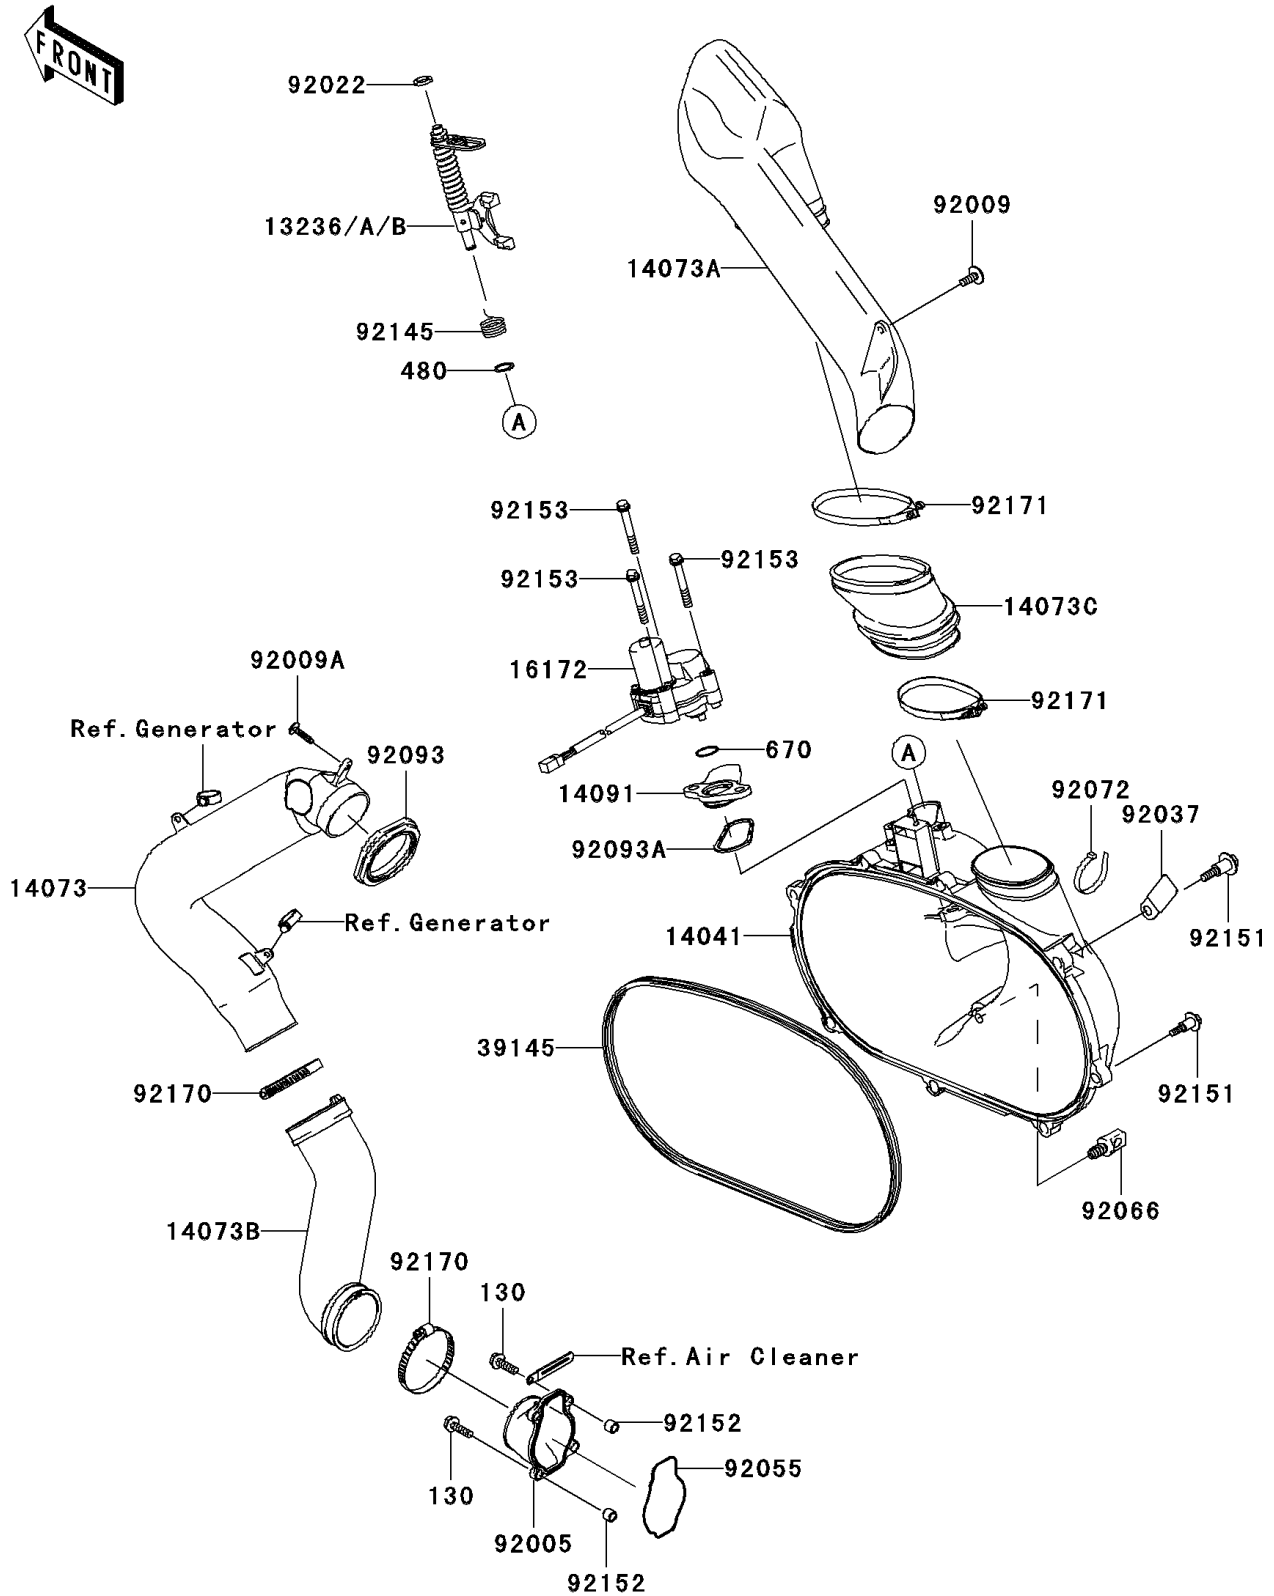

2006 Brute Force® 650 4x4i Realtree Hardwoods Green® HD™ PARTS DIAGRAM

Converter Cover

E1393

2006 Brute Force® 650 4x4i Realtree Hardwoods Green® HD™ PARTS LIST

Converter Cover

ITEM NAME	PART NUMBER	QUANTITY
BOLT-FLANGED,6X20 (Ref # 130)	130CD0620	1
CIRCLIP-TYPE-C,10MM (Ref # 480)	480J1000	1
O RING (Ref # 670)	670D3022	1
LEVER-COMP,YELLOW (Ref # 13236)	13236-0046	1
LEVER-COMP,GREEN (Ref # 13236A)	13236-0047	1
LEVER-COMP,PAINT LESS (Ref # 13236B)	13236-0048	1
COVER-COMP (Ref # 14041)	14041-0004	1
DUCT,INTAKE (Ref # 14073)	14073-0025	1
DUCT,EXHAUST (Ref # 14073A)	14073-0026	1
DUCT,INTAKE JOINT (Ref # 14073B)	14073-0027	1
DUCT,EXHAUST JOINT (Ref # 14073C)	14073-0028	1
COVER (Ref # 14091)	14091-1421	1
ACTUATOR (Ref # 16172)	16172-0006	1
TRIM-SEAL (Ref # 39145)	39145-1135	1
FITTING (Ref # 92005)	92005-1387	1
SCREW,6X16 (Ref # 92009)	92009-1694	1
SCREW,TAPPING,5X20 (Ref # 92009A)	92009-1993	1
WASHER,10.2X16X1 (Ref # 92022)	92022-1829	1
CLAMP (Ref # 92037)	92037-1780	1
RING-O (Ref # 92055)	92055-1630	1
PLUG,DRAIN,11X19 (Ref # 92066)	92066-1580	1
BAND,L=188 (Ref # 92072)	92072-1239	1
SEAL (Ref # 92093)	92093-0016	1
SEAL (Ref # 92093A)	92093-1548	1
SPRING (Ref # 92145)	92145-1567	1
BOLT,FLANGED,6X30 (Ref # 92151)	92151-1686	1
COLLAR (Ref # 92152)	92152-1332	1
BOLT,6X47 (Ref # 92153)	92153-0678	1
CLAMP (Ref # 92170)	92170-1764	1

2006 Brute Force® 650 4x4i Realtree Hardwoods Green® HD™ PARTS LIST

Converter Cover

ITEM NAME	PART NUMBER	QUANTITY
CLAMP (Ref # 92171)	92171-0208	1