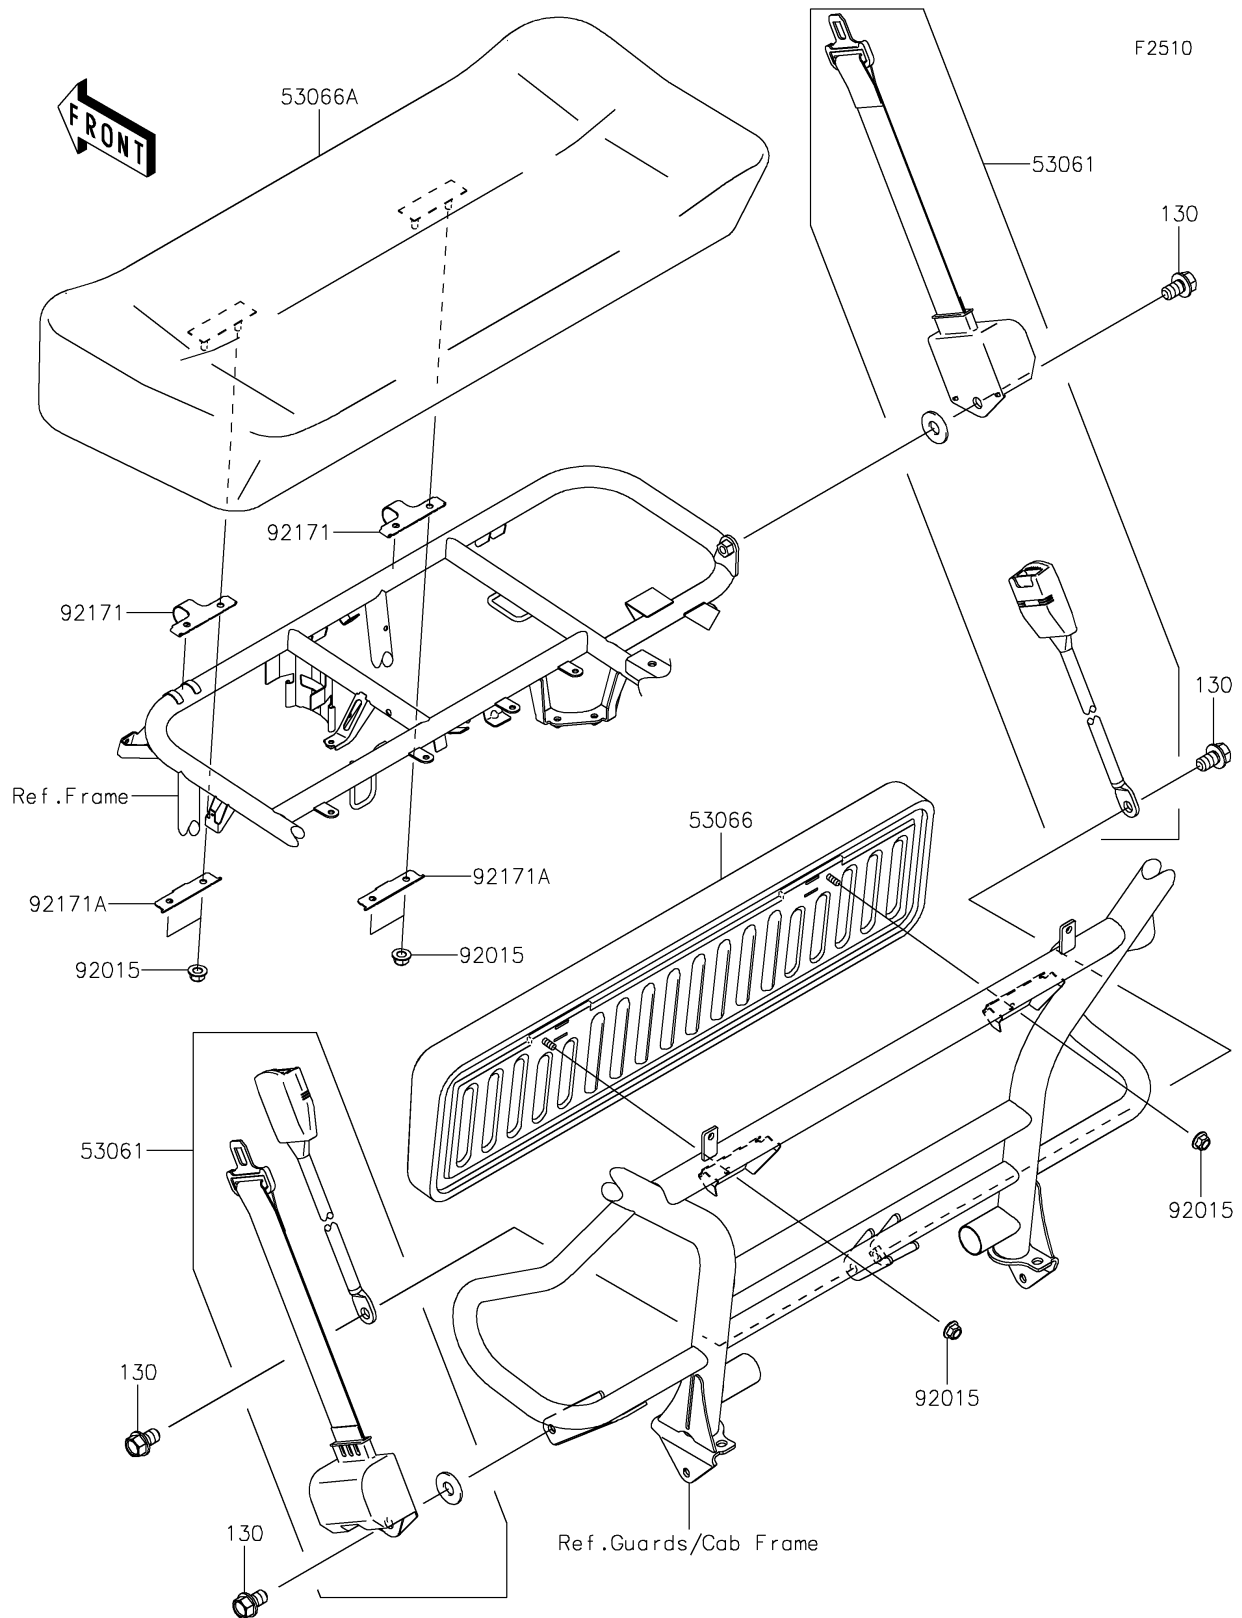

## 2019 MULE SX™ 4x4 XC LE (FI) PARTS DIAGRAM

Seat

## 2019 MULE SX™ 4x4 XC LE (FI) PARTS LIST

Seat

ITEM NAME	PART NUMBER	QUANTITY
BOLT-FLANGED,12X20 (Ref # 130)	130BA1220	1
BELT-SEAT (Ref # 53061)	53061-0050	1
SEAT-ASSY,BACK,BLACK (Ref # 53066)	53066-0270-MA	1
SEAT-ASSY,CUSHION,BLACK (Ref # 53066A)	53066-0605-MA	1
NUT,FLANGED,LOCK,8MM (Ref # 92015)	92015-1668	1
CLAMP (Ref # 92171)	92171-0441	1
CLAMP (Ref # 92171A)	92171-0442	1