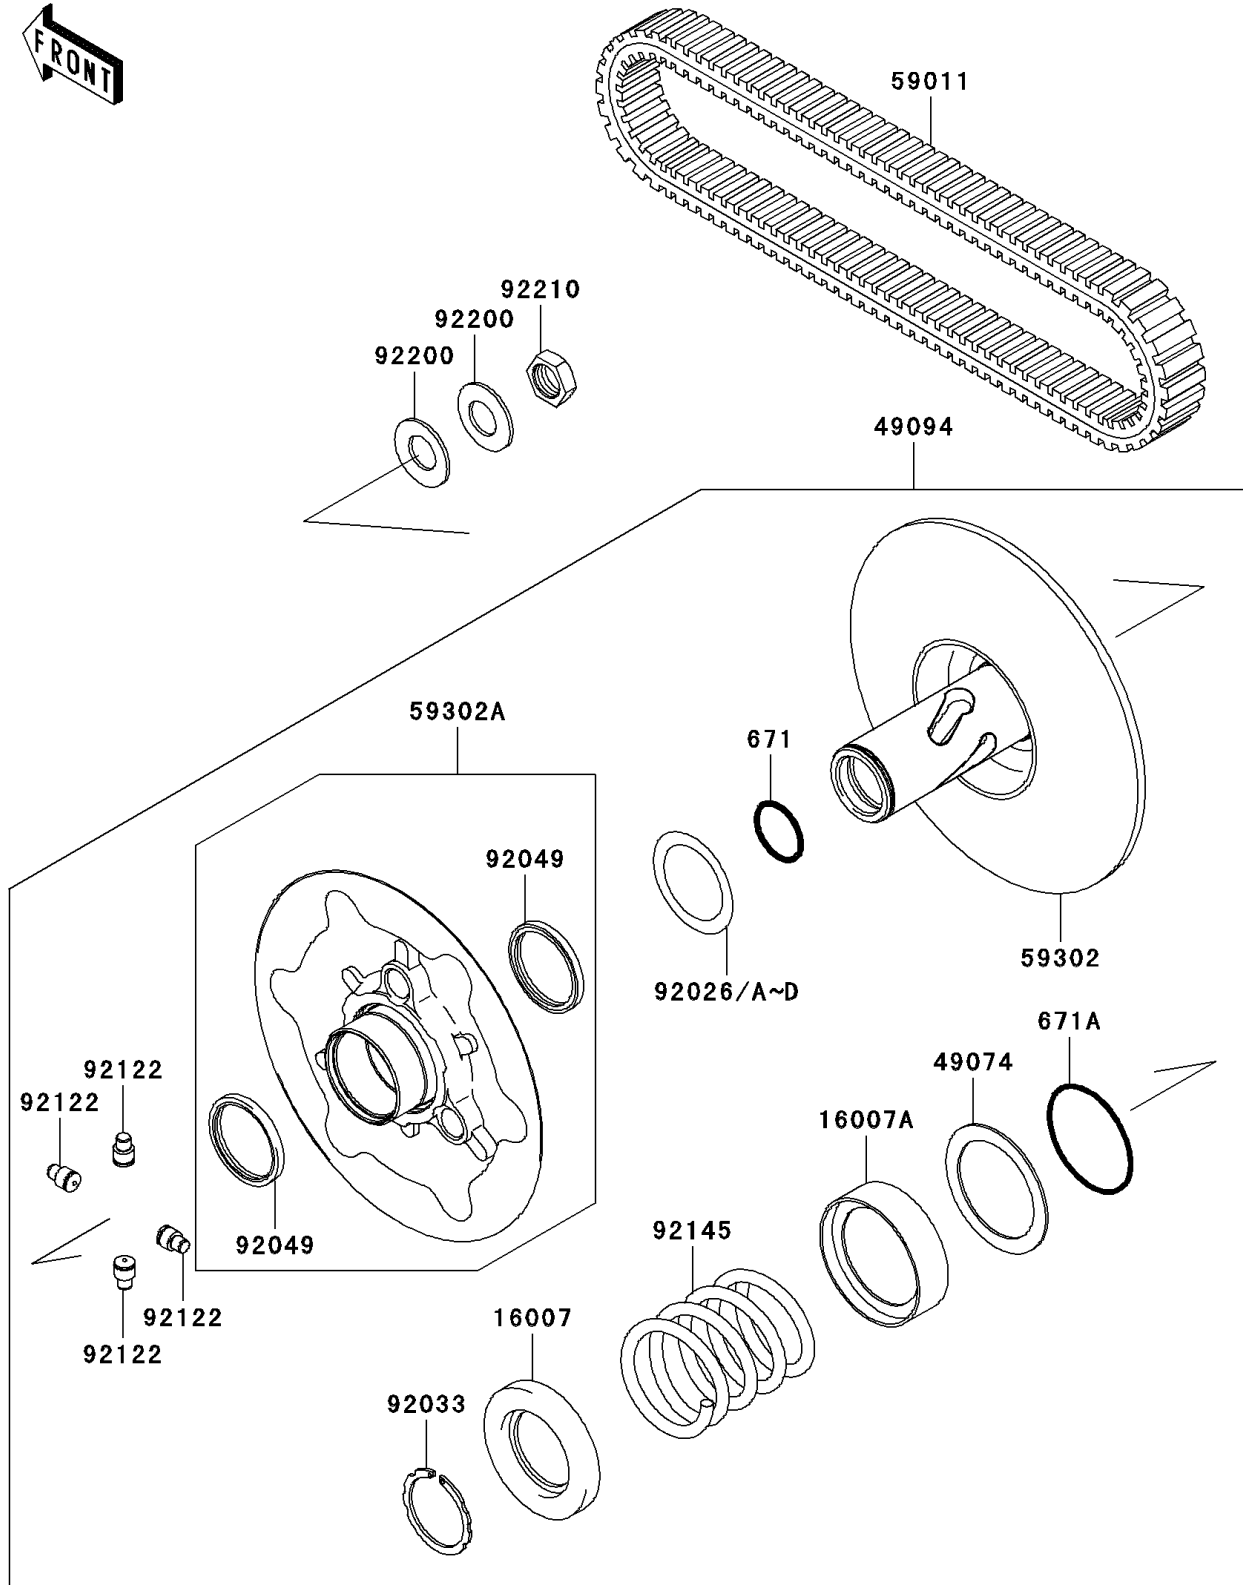

2006 Brute Force® 650 4x4i Realtree Hardwoods Green® HD™ PARTS DIAGRAM

Driven Converter/Drive Belt

E1392

2006 Brute Force® 650 4x4i Realtree Hardwoods Green® HD™ PARTS LIST

Driven Converter/Drive Belt

ITEM NAME	PART NUMBER	QUANTITY
O RING (Ref # 671)	671D2530	1
O RING (Ref # 671A)	671D2550	1
SEAT-SPRING (Ref # 16007)	16007-1203	1
SEAT-SPRING,SHEAVE MOVABLE (Ref # 16007A)	16007-1221	1
PLATE-THRUST (Ref # 49074)	49074-1055	1
CONVERTER-ASSY-DRIVEN (Ref # 49094)	49094-0019	1
BELT (Ref # 59011)	59011-0003	1
SHEAVE-COMP,FIXED (Ref # 59302)	59302-0001	1
SHEAVE-COMP,MOVABLE (Ref # 59302A)	59302-0002	1
SPACER,T=0.30 (Ref # 92026)	92026-0034	1
SPACER,T=1.00 (Ref # 92026A)	92026-1565	1
SPACER,T=0.60 (Ref # 92026B)	92026-1569	1
SPACER,T=1.40 (Ref # 92026C)	92026-1570	1
SPACER,T=0.80 (Ref # 92026D)	92026-1617	1
RING-SNAP (Ref # 92033)	92033-1317	1
SEAL-OIL (Ref # 92049)	92049-1528	1
ROLLER (Ref # 92122)	92122-1209	1
SPRING,PURPLE (Ref # 92145)	92145-1499	1
WASHER (Ref # 92200)	92200-1505	1
NUT,18MM (Ref # 92210)	92210-1367	1