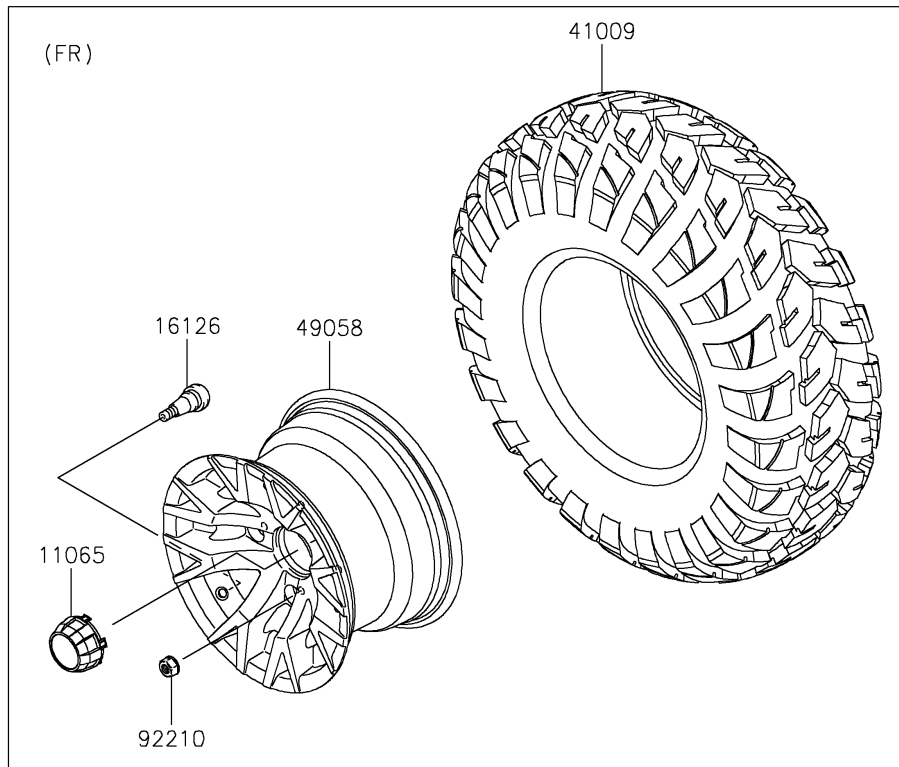

2019 MULE SX™ 4x4 XC LE (FI) PARTS DIAGRAM

Wheels/Tires

F2210

2019 MULE SX™ 4x4 XC LE (FI) PARTS LIST

Wheels/Tires

ITEM NAME	PART NUMBER	QUANTITY
CAP,WHEEL,F.BLACK (Ref # 11065)	11065-0893-6Z	1
VALVE (Ref # 16126)	16126-4001	1
TIRE,26X9.00R12 4PR,FRONTIER (Ref # 41009)	41009-0696	1
WHEEL,FR,12X7.5AT,BLACK (Ref # 49058)	49058-0635-31D	1
WHEEL,RR,12X7.5AT,BLACK (Ref # 49058A)	49058-0636-31D	1
NUT,LOCK,10MM (Ref # 92210)	92210-1204	1