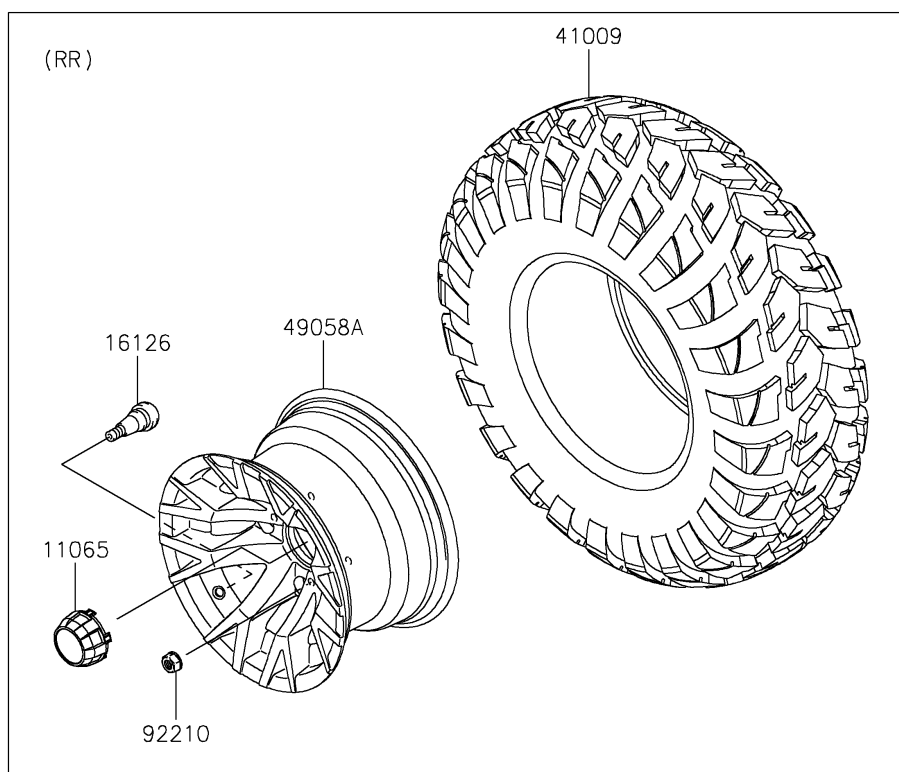

2019 MULE SX™ 4x4 XC LE (FI) PARTS DIAGRAM

Wheels/Tires

F2210

2019 MULE SX™ 4x4 XC LE (FI) PARTS LIST

Wheels/Tires

ITEM NAME	PART NUMBER	QUANTITY
CAP,WHEEL,F.BLACK (Ref # 11065)	11065-0893-6Z	1
VALVE (Ref # 16126)	16126-4001	1
TIRE,26X9.00R12 4PR,FRONTIER (Ref # 41009)	41009-0696	1
WHEEL,FR,12X7.5AT,BLACK (Ref # 49058)	49058-0635-31D	1
WHEEL,RR,12X7.5AT,BLACK (Ref # 49058A)	49058-0636-31D	1
NUT,LOCK,10MM (Ref # 92210)	92210-1204	1