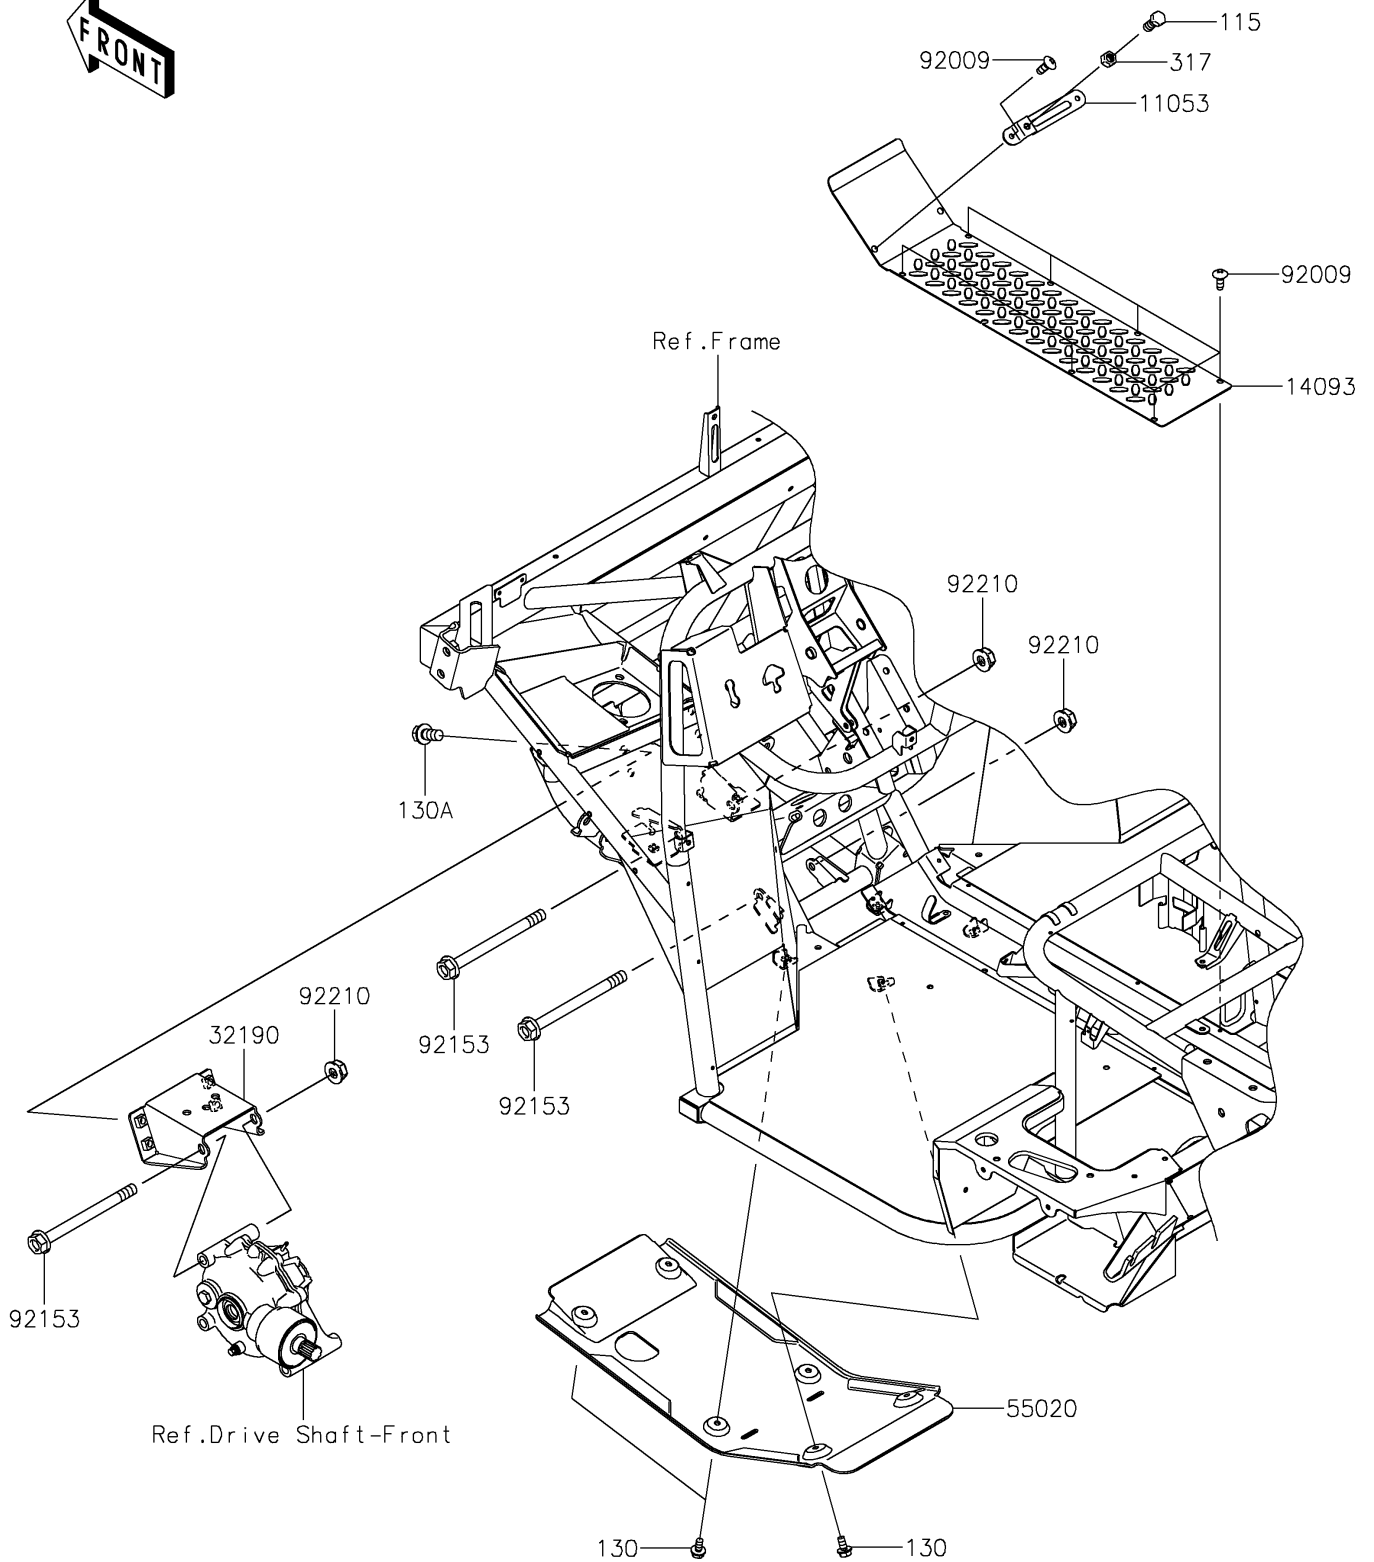

## 2019 MULE SX™ 4x4 XC LE (FI) PARTS DIAGRAM

Engine Mount

F2122

## 2019 MULE SX™ 4x4 XC LE (FI) PARTS LIST

Engine Mount

ITEM NAME	PART NUMBER	QUANTITY
BRACKET, THROTTLE LEVER (Ref # 11053)	11053-1670	1
BOLT-SMALL-UPSET, 8X20 (Ref # 115)	115BA0820	1
BOLT-FLANGED, 6X12 (Ref # 130)	130BA0612	1
BOLT-FLANGED, 10X20 (Ref # 130A)	130BA1020	1
COVER, FLOOR, CNT (Ref # 14093)	14093-0469	1
NUT-HEX-SMALL, 8MM (Ref # 317)	317BA0800	1
BRACKET-ENGINE (Ref # 32190)	32190-0639	1
GUARD, FRONT DIFF (Ref # 55020)	55020-0165	1
SCREW, TAPPING, 6X16 (Ref # 92009)	92009-1166	1
BOLT, FLANGED, 10X120 (Ref # 92153)	92153-7502	1
NUT, LOCK, FLANGED, 10MM (Ref # 92210)	92210-0276	1