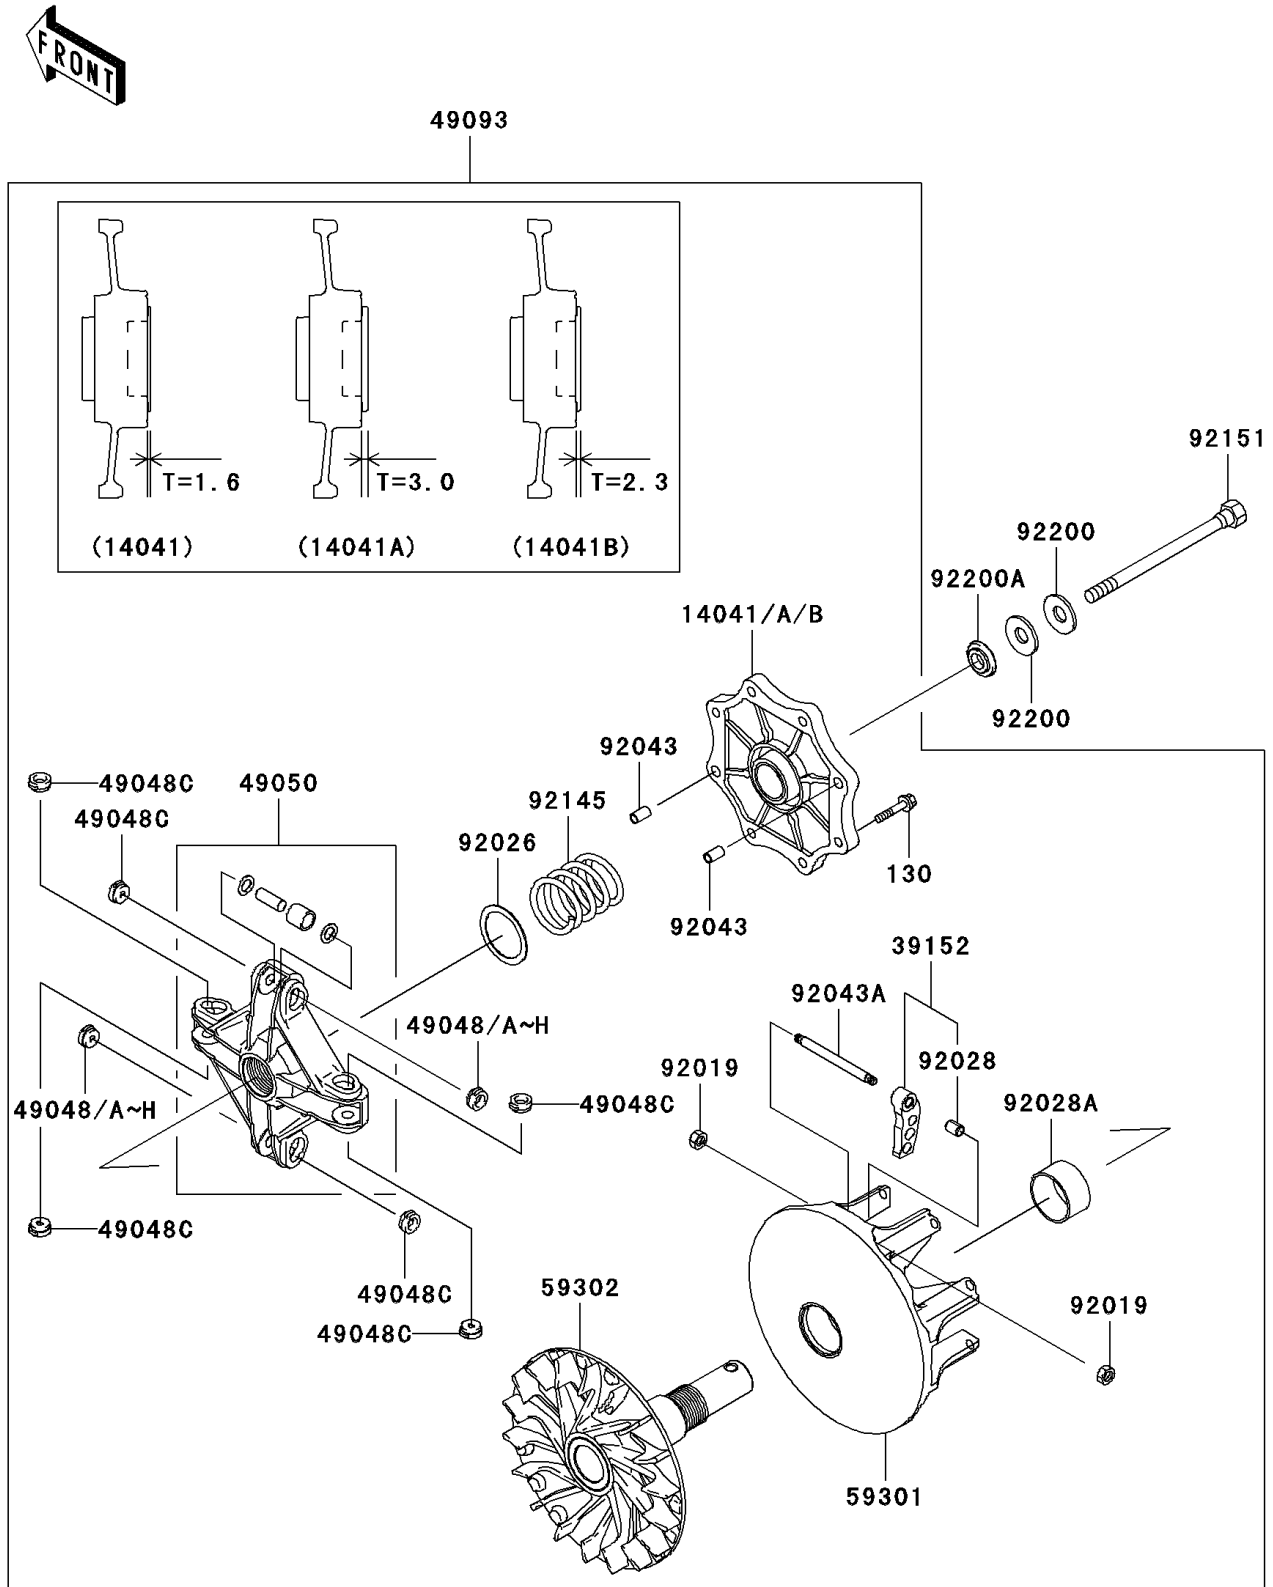

2006 Brute Force® 650 4x4i Realtree Hardwoods Green® HD™ PARTS DIAGRAM

Drive Converter

E1391

2006 Brute Force® 650 4x4i Realtree Hardwoods Green® HD™ PARTS LIST

Drive Converter

ITEM NAME	PART NUMBER	QUANTITY
BOLT-FLANGED,6X30 (Ref # 130)	130CA0630	1
COVER-COMP,RED (Ref # 14041)	14041-1159	1
COVER-COMP,BLUE (Ref # 14041A)	14041-1160	1
COVER-COMP,STD (Ref # 14041B)	14041-1161	1
WEIGHT-RAMP (Ref # 39152)	39152-1081	1
SHOE,T=7.2 (Ref # 49048)	49048-1087	1
SHOE,T=7.3 (Ref # 49048A)	49048-1088	1
SHOE,T=7.4 (Ref # 49048B)	49048-1089	1
SHOE,T=7.5 (Ref # 49048C)	49048-1090	1
SHOE,T=7.6 (Ref # 49048D)	49048-1091	1
SHOE,T=7.7 (Ref # 49048E)	49048-1092	1
SHOE,T=7.8 (Ref # 49048F)	49048-1093	1
SHOE,T=7.9 (Ref # 49048G)	49048-1094	1
SHOE,T=8.0 (Ref # 49048H)	49048-1095	1
SPIDER (Ref # 49050)	49050-1081	1
CONVERTER-ASSY-DRIVE (Ref # 49093)	49093-0014	1
SHEAVE-MOVABLE (Ref # 59301)	59301-1070	1
SHEAVE-COMP (Ref # 59302)	59302-0003	1
NUT,LOCK,6MM (Ref # 92019)	92019-008	1
SPACER,39X49.5X1.0 (Ref # 92026)	92026-1603	1
BUSHING (Ref # 92028)	92028-1973	1
BUSHING (Ref # 92028A)	92028-1975	1
PIN,6.2X8X14 (Ref # 92043)	92043-1263	1
PIN (Ref # 92043A)	92043-1688	1
SPRING (Ref # 92145)	92145-1465	1
BOLT,12X165 (Ref # 92151)	92151-1393	1
WASHER,SPRING (Ref # 92200)	92200-1504	1
WASHER (Ref # 92200A)	92200-1634	1