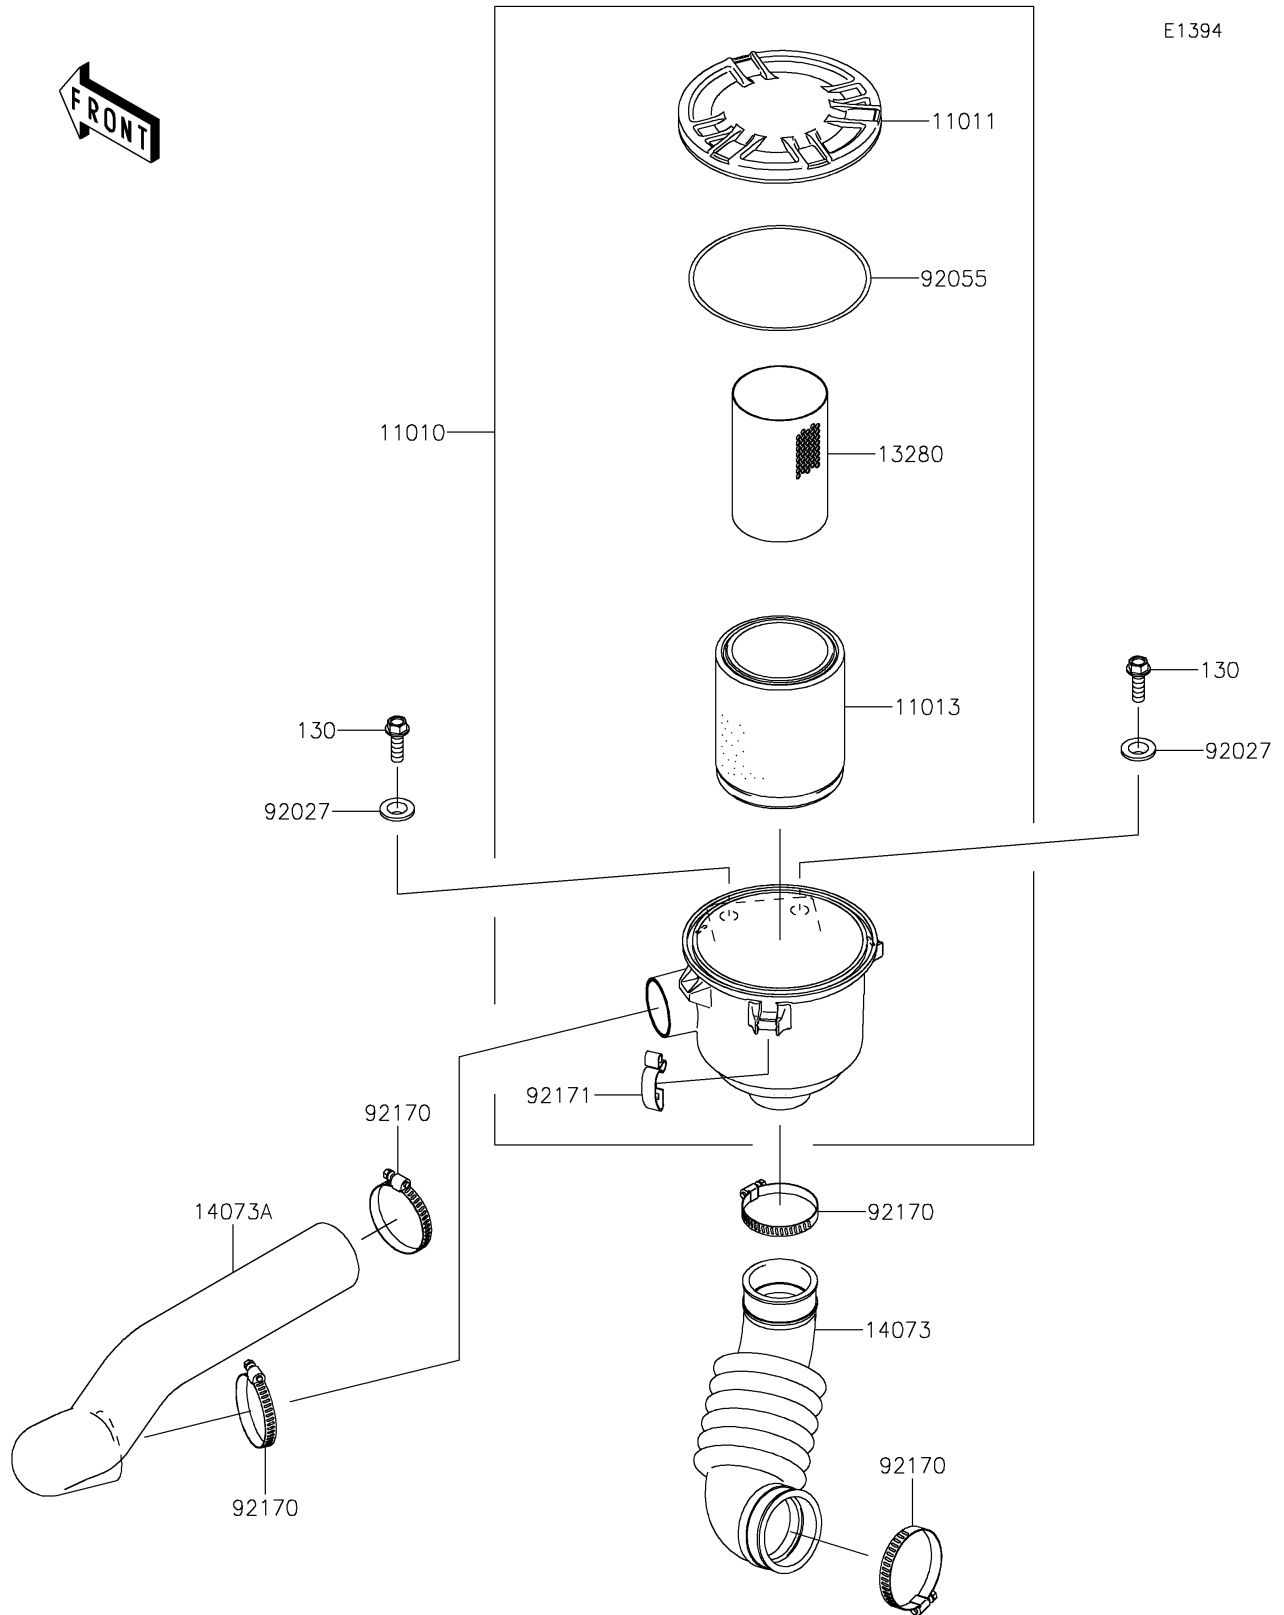

2019 MULE SX™ 4x4 XC LE (FI) PARTS DIAGRAM

Air Cleaner-Belt Converter

2019 MULE SX™ 4x4 XC LE (FI) PARTS LIST

Air Cleaner-Belt Converter

ITEM NAME	PART NUMBER	QUANTITY
FILTER-ASSY-AIR (Ref # 11010)	11010-0172	1
CASE-AIR FILTER,CAP (Ref # 11011)	11011-0135	1
ELEMENT-AIR FILTER (Ref # 11013)	11013-0037	1
BOLT-FLANGED,8X25 (Ref # 130)	130BA0825	1
HOLDER (Ref # 13280)	13280-0312	1
DUCT,AIR FILTER-CASE (Ref # 14073)	14073-0061	1
DUCT,BAR-AIR FILTER (Ref # 14073A)	14073-0892	1
COLLAR (Ref # 92027)	92027-1354	1
RING-O,122X4 (Ref # 92055)	92055-0167	1
CLAMP (Ref # 92170)	92170-1674	1
CLAMP (Ref # 92171)	92171-0225	1