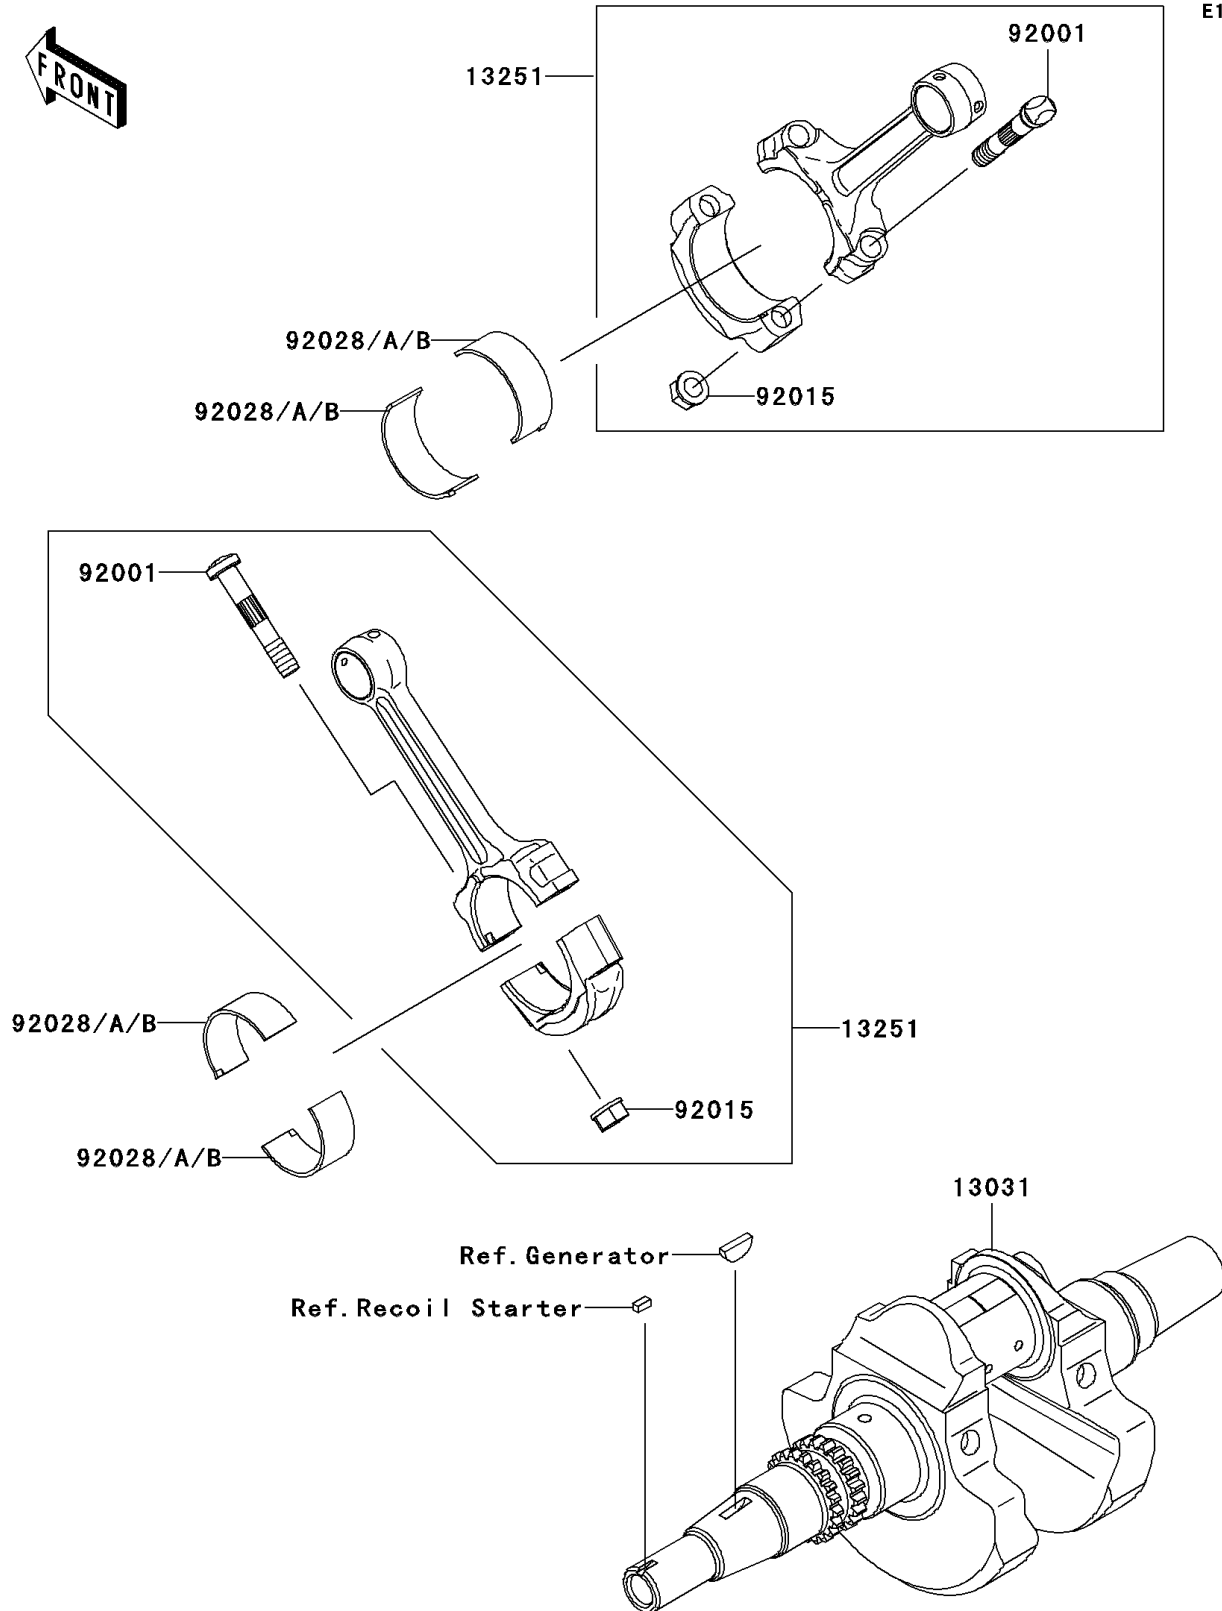

2006 Brute Force® 650 4x4i Realtree Hardwoods Green® HD™ PARTS DIAGRAM

Crankshaft

E1321

2006 Brute Force® 650 4x4i Realtree Hardwoods Green® HD™ PARTS LIST

Crankshaft

ITEM NAME	PART NUMBER	QUANTITY
CRANKSHAFT-COMP (Ref # 13031)	13031-0078	1
ROD-ASSY-CONNECTING (Ref # 13251)	13251-1130	1
BOLT,CONNECTING ROD (Ref # 92001)	92001-1980	1
NUT,FLANGED,8MM (Ref # 92015)	92015-1311	1
BUSHING,CONNECTING ROD,GREEN (Ref # 92028)	92028-1961	1
BUSHING,CONNECTING ROD,YELLOW (Ref # 92028A)	92028-1962	1
BUSHING,CONNECTING ROD,BROWN (Ref # 92028B)	92028-1963	1