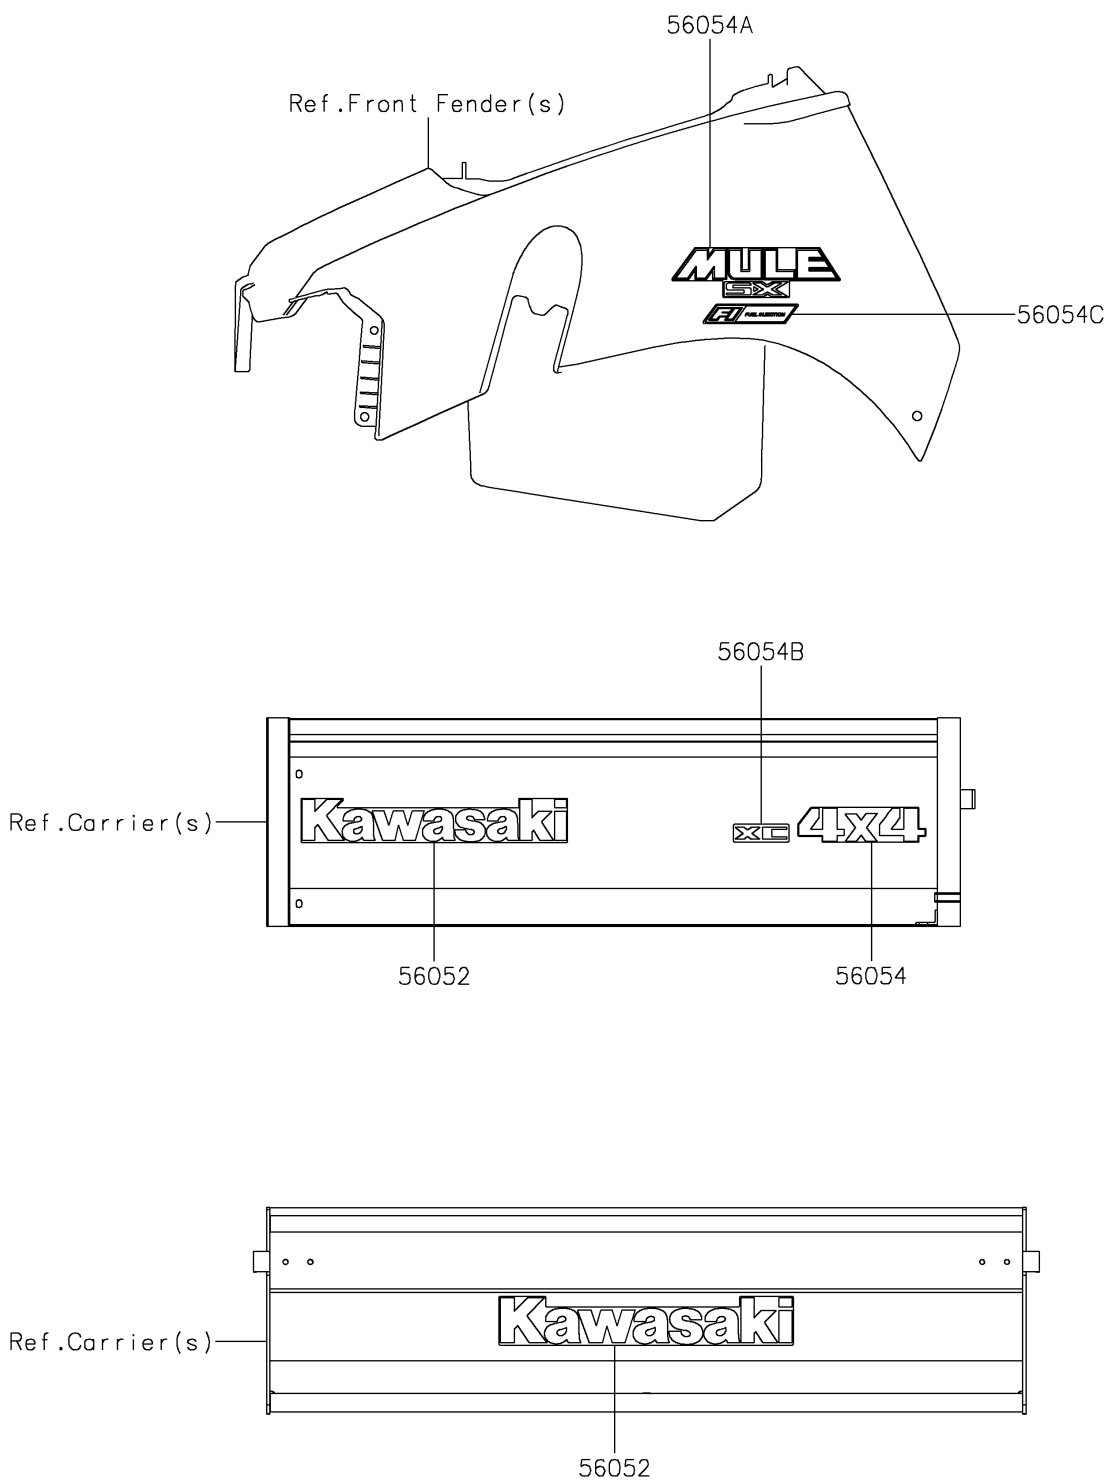

2019 MULE SX™ 4x4 XC (CAMO)(FI) PARTS DIAGRAM

Decals

F2861

2019 MULE SX™ 4x4 XC (CAMO)(FI) PARTS LIST

Decals

ITEM NAME	PART NUMBER	QUANTITY
MARK,SIDE PLATE,KAWASAKI (Ref # 56052)	56052-0105	1
MARK,SIDE PLATE,4X4 (Ref # 56054)	56054-1814	1
MARK,FR FENDER,MULE SX (Ref # 56054A)	56054-2065	1
MARK,FR FENDER,XC (Ref # 56054B)	56054-2066	1
MARK,FR FENDER,FUEL INJECTION (Ref # 56054C)	56054-2460	1