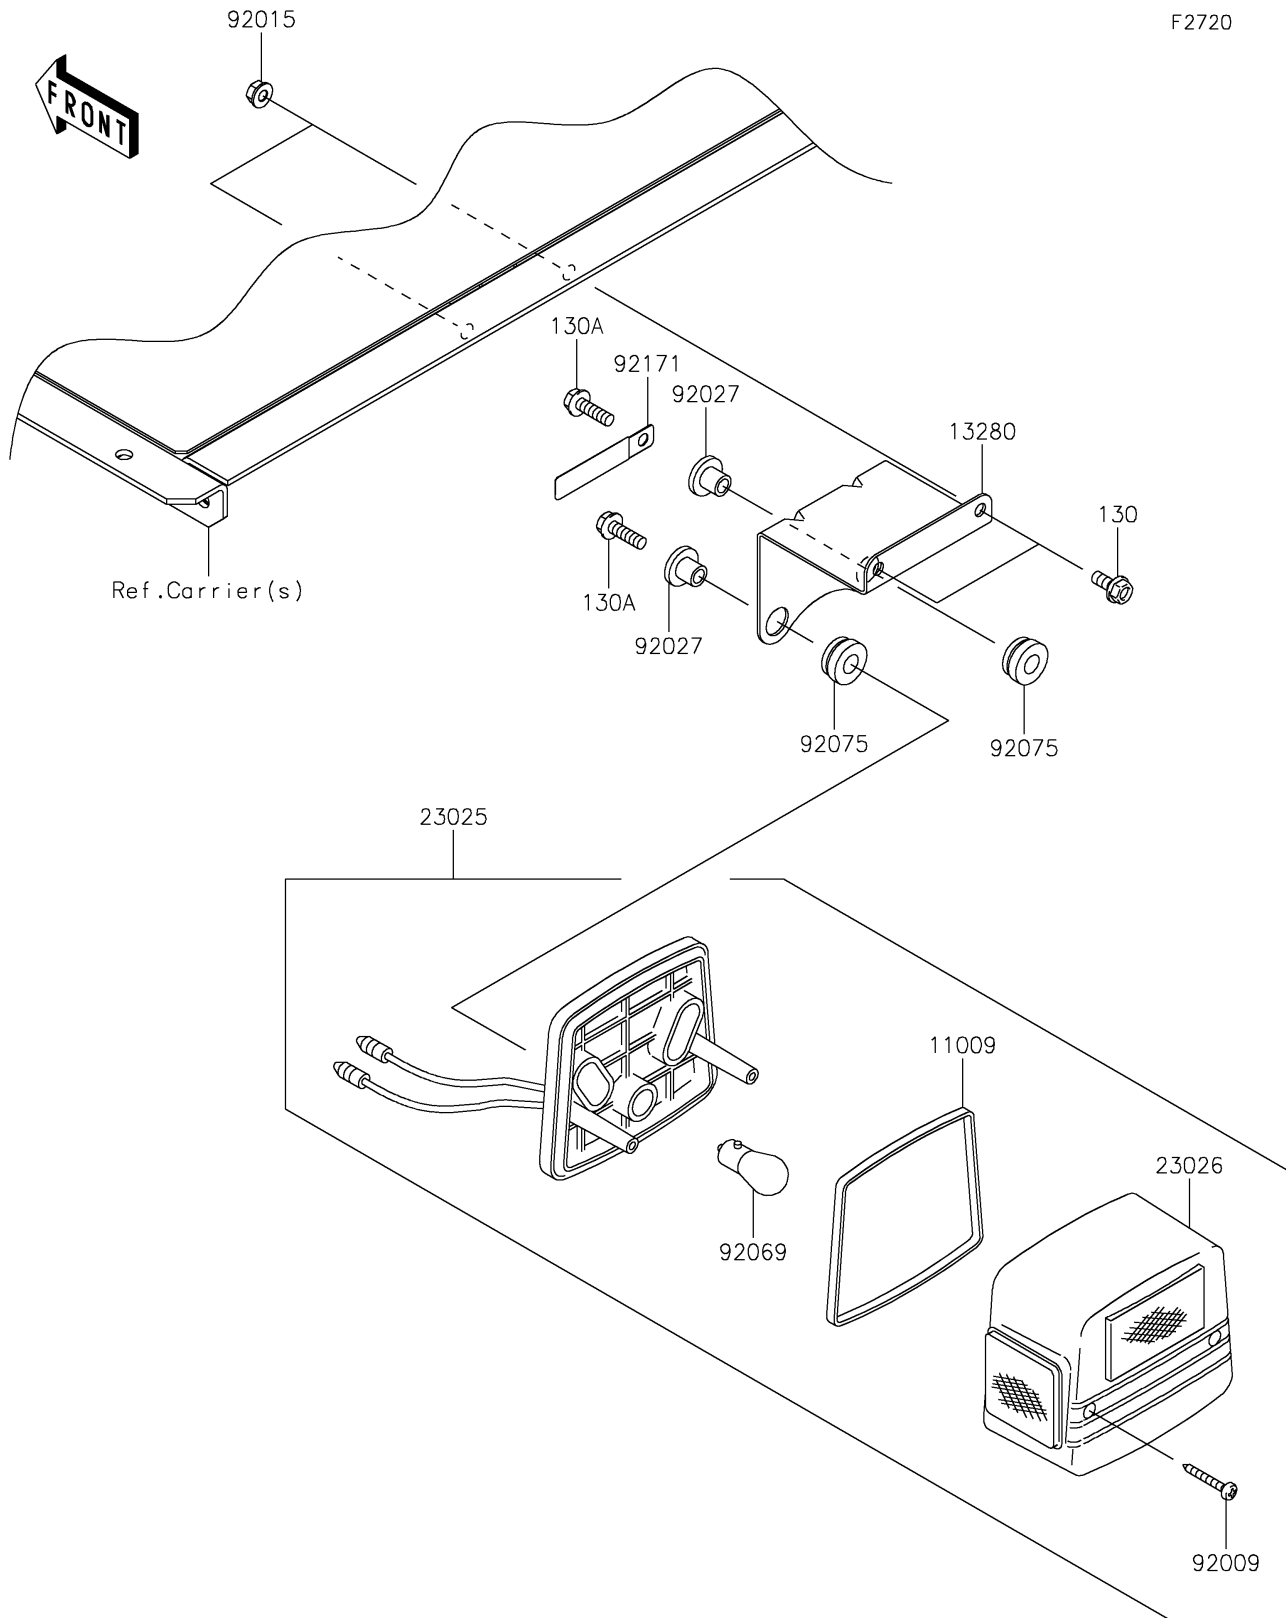

2019 MULE SX™ 4x4 XC (CAMO)(FI) PARTS DIAGRAM

Taillight(s)

F2720

2019 MULE SX™ 4x4 XC (CAMO)(FI) PARTS LIST

Taillight(s)

ITEM NAME	PART NUMBER	QUANTITY
GASKET,TAIL LAMP (Ref # 11009)	11009-1215	1
BOLT-FLANGED,6X14 (Ref # 130)	130BA0614	1
BOLT-FLANGED,6X20 (Ref # 130A)	130BA0620	1
HOLDER,TAIL LAMP (Ref # 13280)	13280-0079	1
LAMP-TAIL (Ref # 23025)	23025-1042	1
LENS,TAIL LAMP (Ref # 23026)	23026-1019	1
SCREW,TAPPING,4X25 (Ref # 92009)	92009-1069	1
NUT,FLANGED,6MM (Ref # 92015)	92015-1367	1
COLLAR,L=11.1 (Ref # 92027)	92027-194	1
BULB,12V 21/5W (Ref # 92069)	92069-1011	1
DAMPER (Ref # 92075)	92075-277	1
CLAMP,L=60 (Ref # 92171)	92171-0652	1