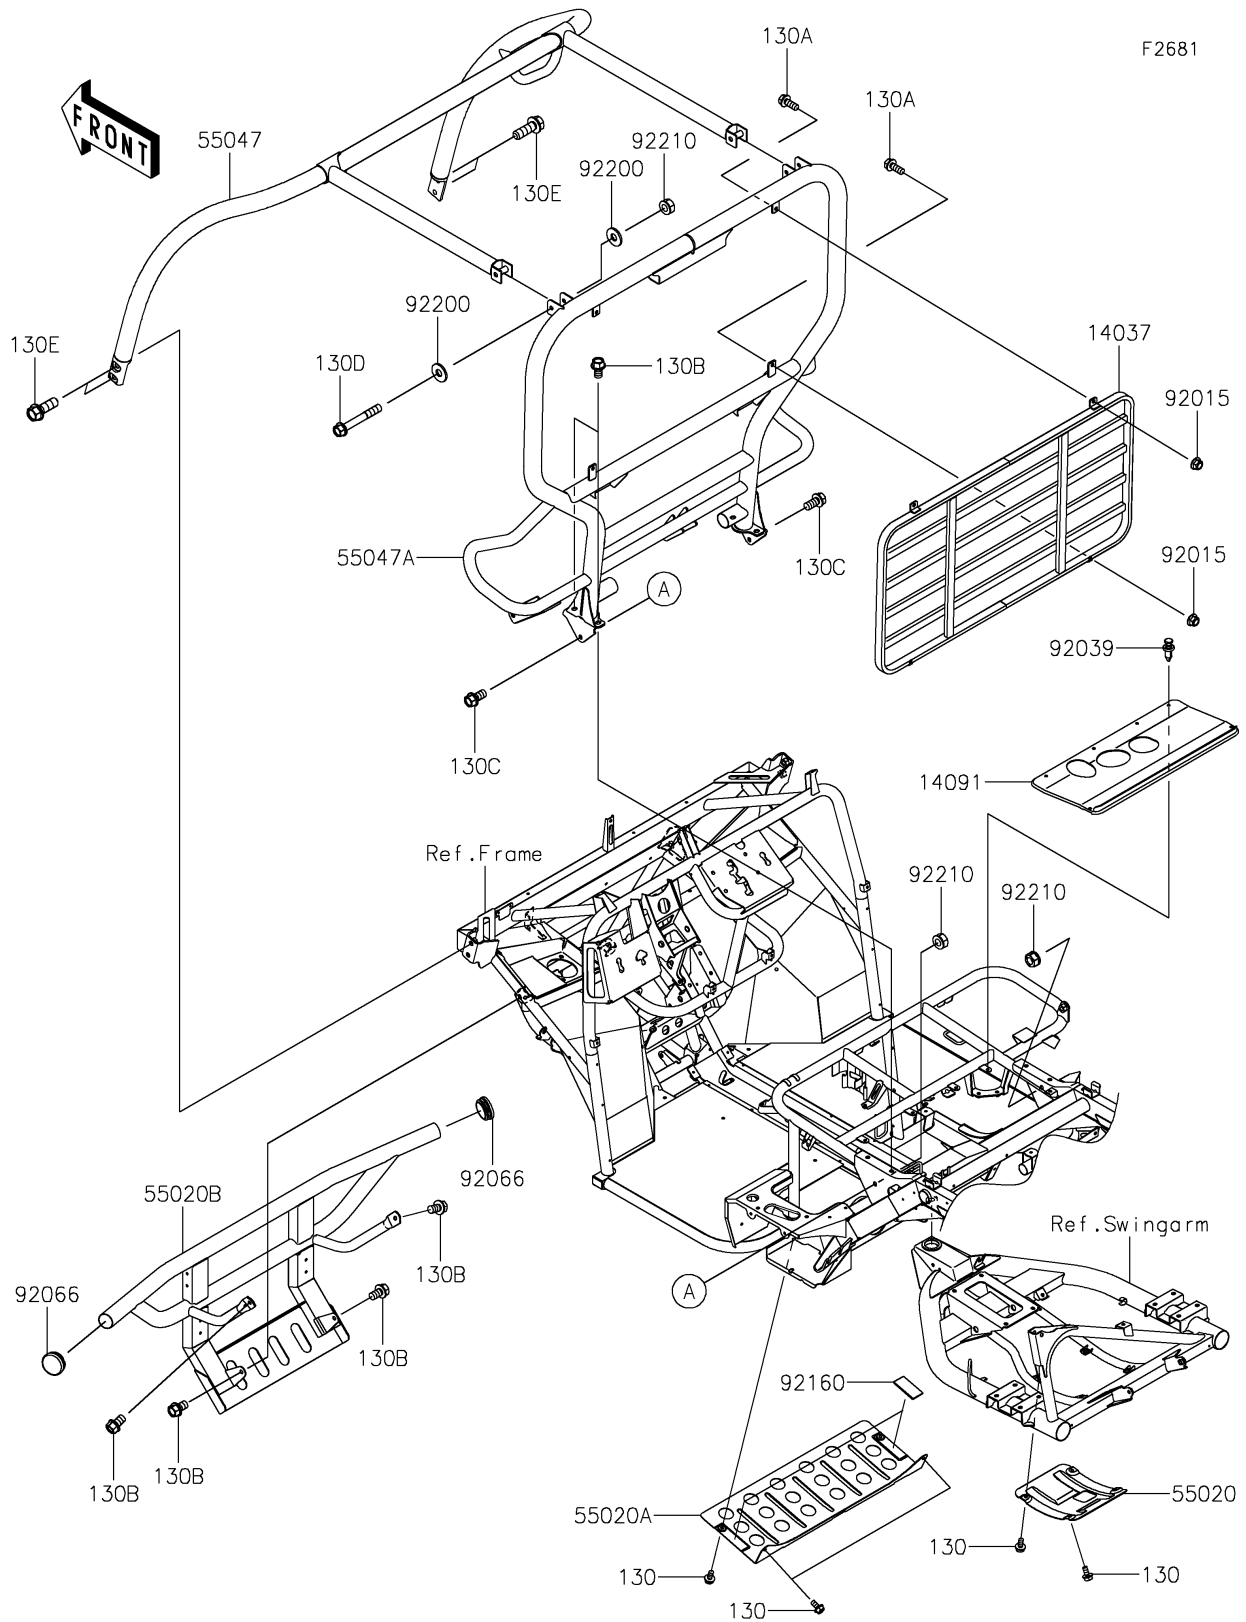

2019 MULE SX™ 4x4 XC (CAMO)(FI) PARTS DIAGRAM

Guards/Cab Frame

2019 MULE SX™ 4x4 XC (CAMO)(FI) PARTS LIST

Guards/Cab Frame

ITEM NAME	PART NUMBER	QUANTITY
BOLT-FLANGED,6X12 (Ref # 130)	130BA0612	1
BOLT-FLANGED,8X20 (Ref # 130A)	130BA0820	1
BOLT-FLANGED,10X16 (Ref # 130B)	130BA1016	1
BOLT-FLANGED,10X20 (Ref # 130C)	130BA1020	1
BOLT-FLANGED,10X70 (Ref # 130D)	130BA1070	1
BOLT-FLANGED,12X35 (Ref # 130E)	130BA1235	1
SCREEN,T.BLACK (Ref # 14037)	14037-0774-388	1
COVER (Ref # 14091)	14091-0355	1
GUARD,DIFF (Ref # 55020)	55020-0141	1
GUARD (Ref # 55020A)	55020-0883	1
GUARD,FR,T.BLACK (Ref # 55020B)	55020-1933-388	1
BAR-COMP,FR,T.BLACK (Ref # 55047)	55047-0376-388	1
BAR-COMP,RR,T.BLACK (Ref # 55047A)	55047-0377-388	1
NUT,FLANGED,LOCK,8MM (Ref # 92015)	92015-1668	1
RIVET (Ref # 92039)	92039-0776	1
PLUG,42MM (Ref # 92066)	92066-0830	1
DAMPER (Ref # 92160)	92160-1102	1
WASHER,11X26X2.6 (Ref # 92200)	92200-0352	1
NUT,LOCK,10MM (Ref # 92210)	92210-1204	1