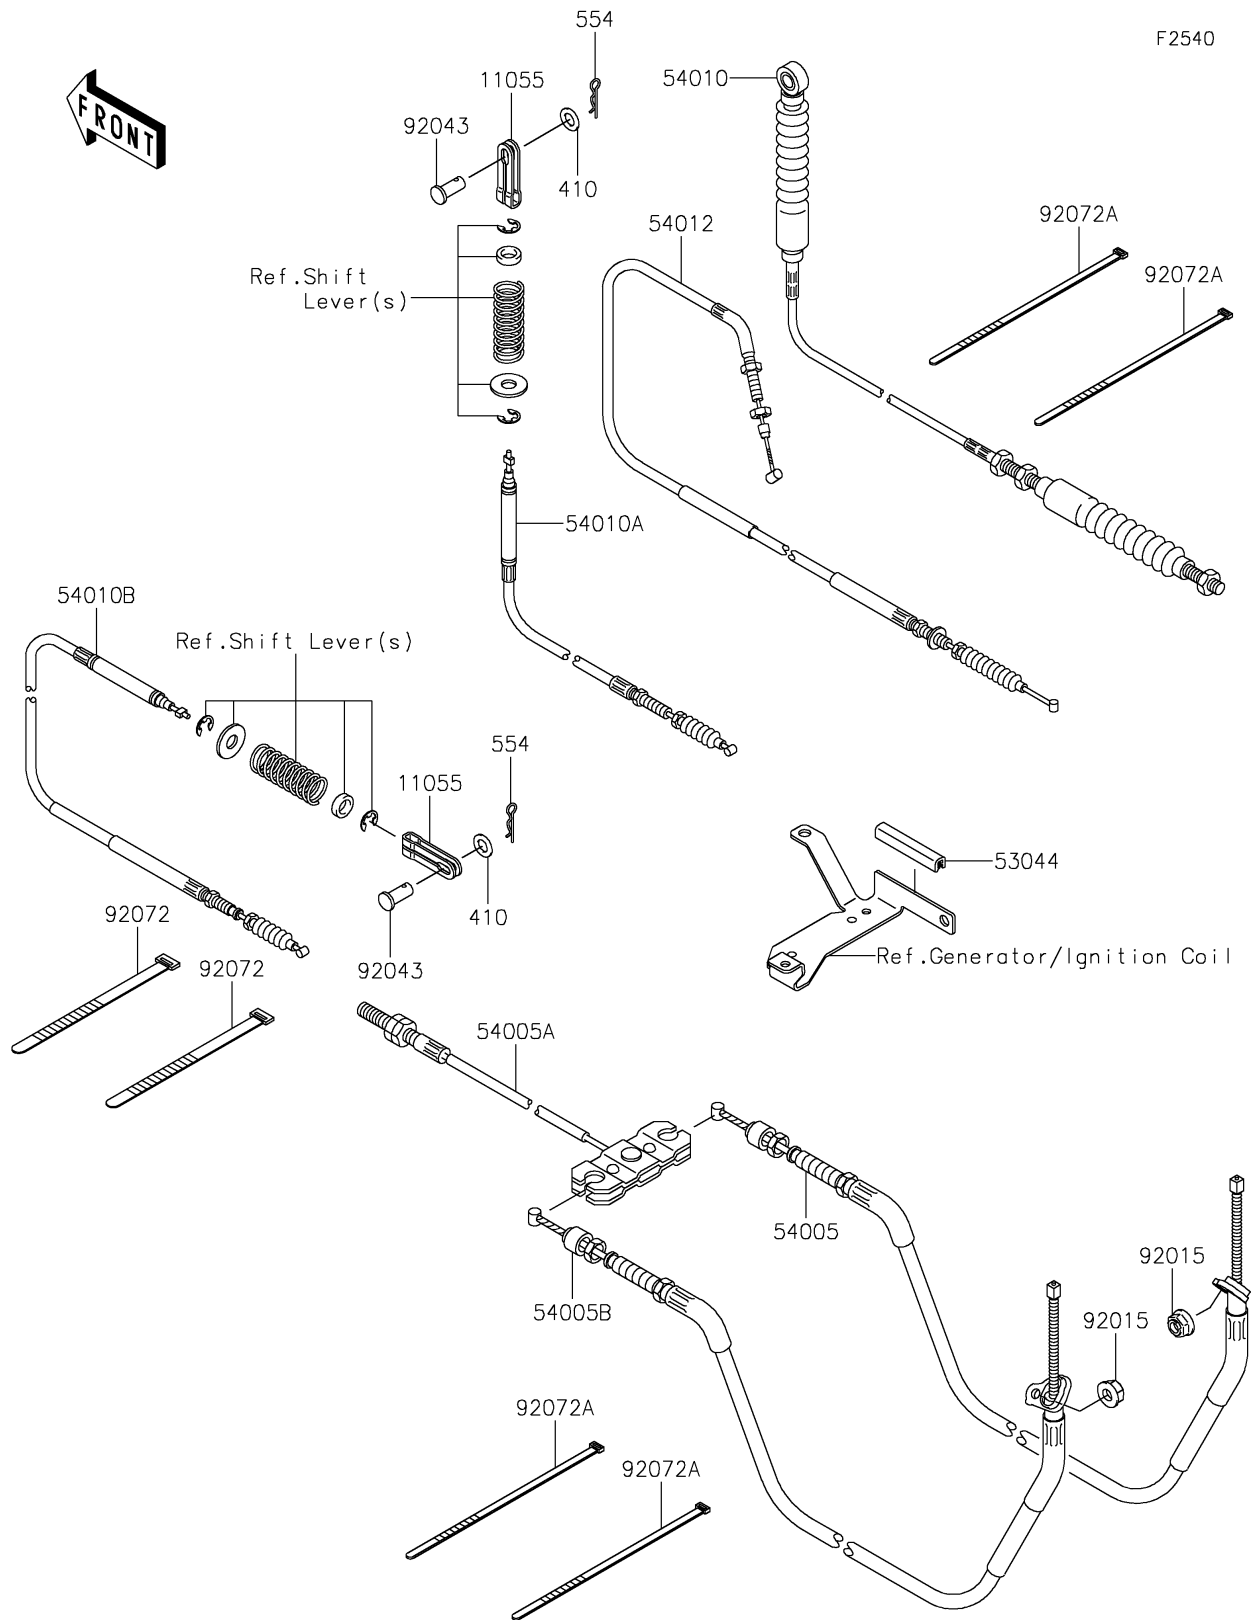

## 2019 MULE SX™ 4x4 XC (CAMO)(FI) PARTS DIAGRAM

Cables

## 2019 MULE SX™ 4x4 XC (CAMO)(FI) PARTS LIST

### Cables

ITEM NAME	PART NUMBER	QUANTITY
BRACKET,DIFF LOCK (Ref # 11055)	11055-7505	1
WASHER-PLAIN-SMALL (Ref # 410)	410AA0600	1
TRIM,L=60 (Ref # 53044)	53044-0651	1
CABLE-BRAKE,PARKING,RH (Ref # 54005)	54005-0314	1
CABLE-BRAKE,PARKING,FR (Ref # 54005A)	54005-1198	1
CABLE-BRAKE,PARKING,LH (Ref # 54005B)	54005-7505	1
CABLE,SHIFT CONTROL (Ref # 54010)	54010-0014	1
CABLE,2-4WD (Ref # 54010A)	54010-0015	1
CABLE,DIFF LOCK (Ref # 54010B)	54010-0017	1
CABLE-THROTTLE (Ref # 54012)	54012-0678	1
PIN-SNAP,1.2X21.2 (Ref # 554)	554DA0600	1
NUT,LOCK,FLANGED,6MM (Ref # 92015)	92015-1339	1
PIN,6X11 (Ref # 92043)	92043-092	1
BAND,L=149 (Ref # 92072)	92072-031	1
BAND,L=188 (Ref # 92072A)	92072-1239	1