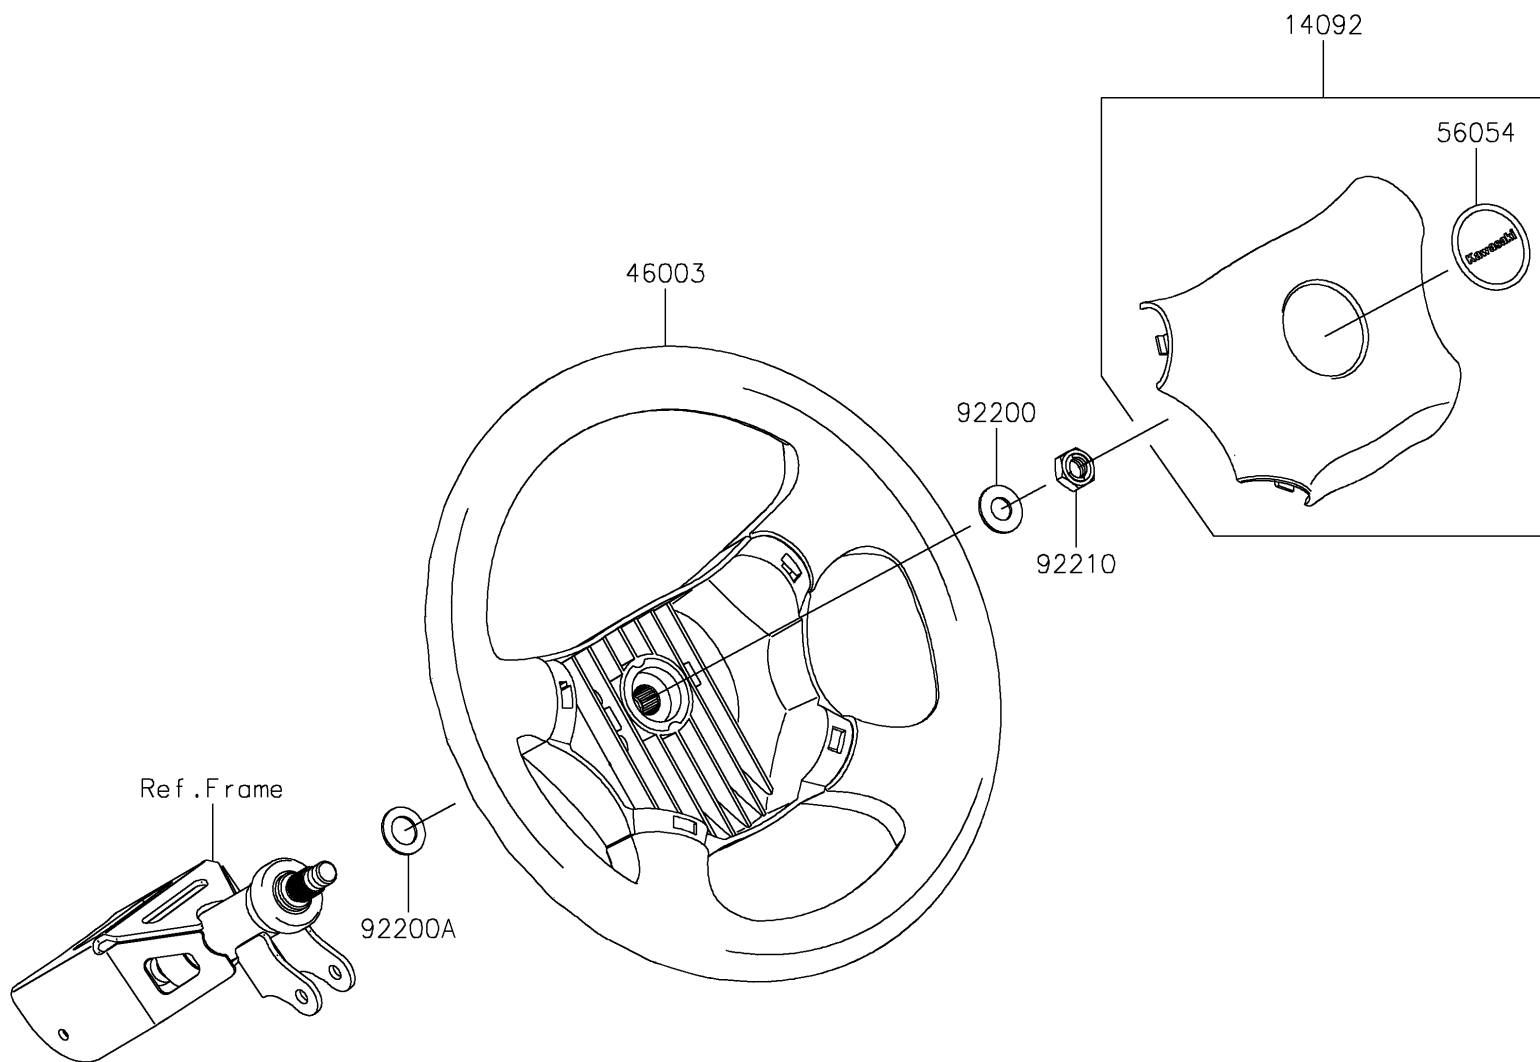

2019 MULE SX™ 4x4 XC (CAMO)(FI) PARTS DIAGRAM

Steering Wheel

F2311

2019 MULE SX™ 4x4 XC (CAMO)(FI) PARTS LIST

Steering Wheel

ITEM NAME	PART NUMBER	QUANTITY
COVER,HORN SWITCH (Ref # 14092)	14092-1029	1
HANDLE (Ref # 46003)	46003-0595	1
MARK,CENTER LOGO,KAWASAKI (Ref # 56054)	56054-1188	1
WASHER,12.1X25X1.6 (Ref # 92200)	92200-0455	1
WASHER,15X25X1.6 (Ref # 92200A)	92200-0460	1
NUT,LOCK,12MM (Ref # 92210)	92210-1249	1