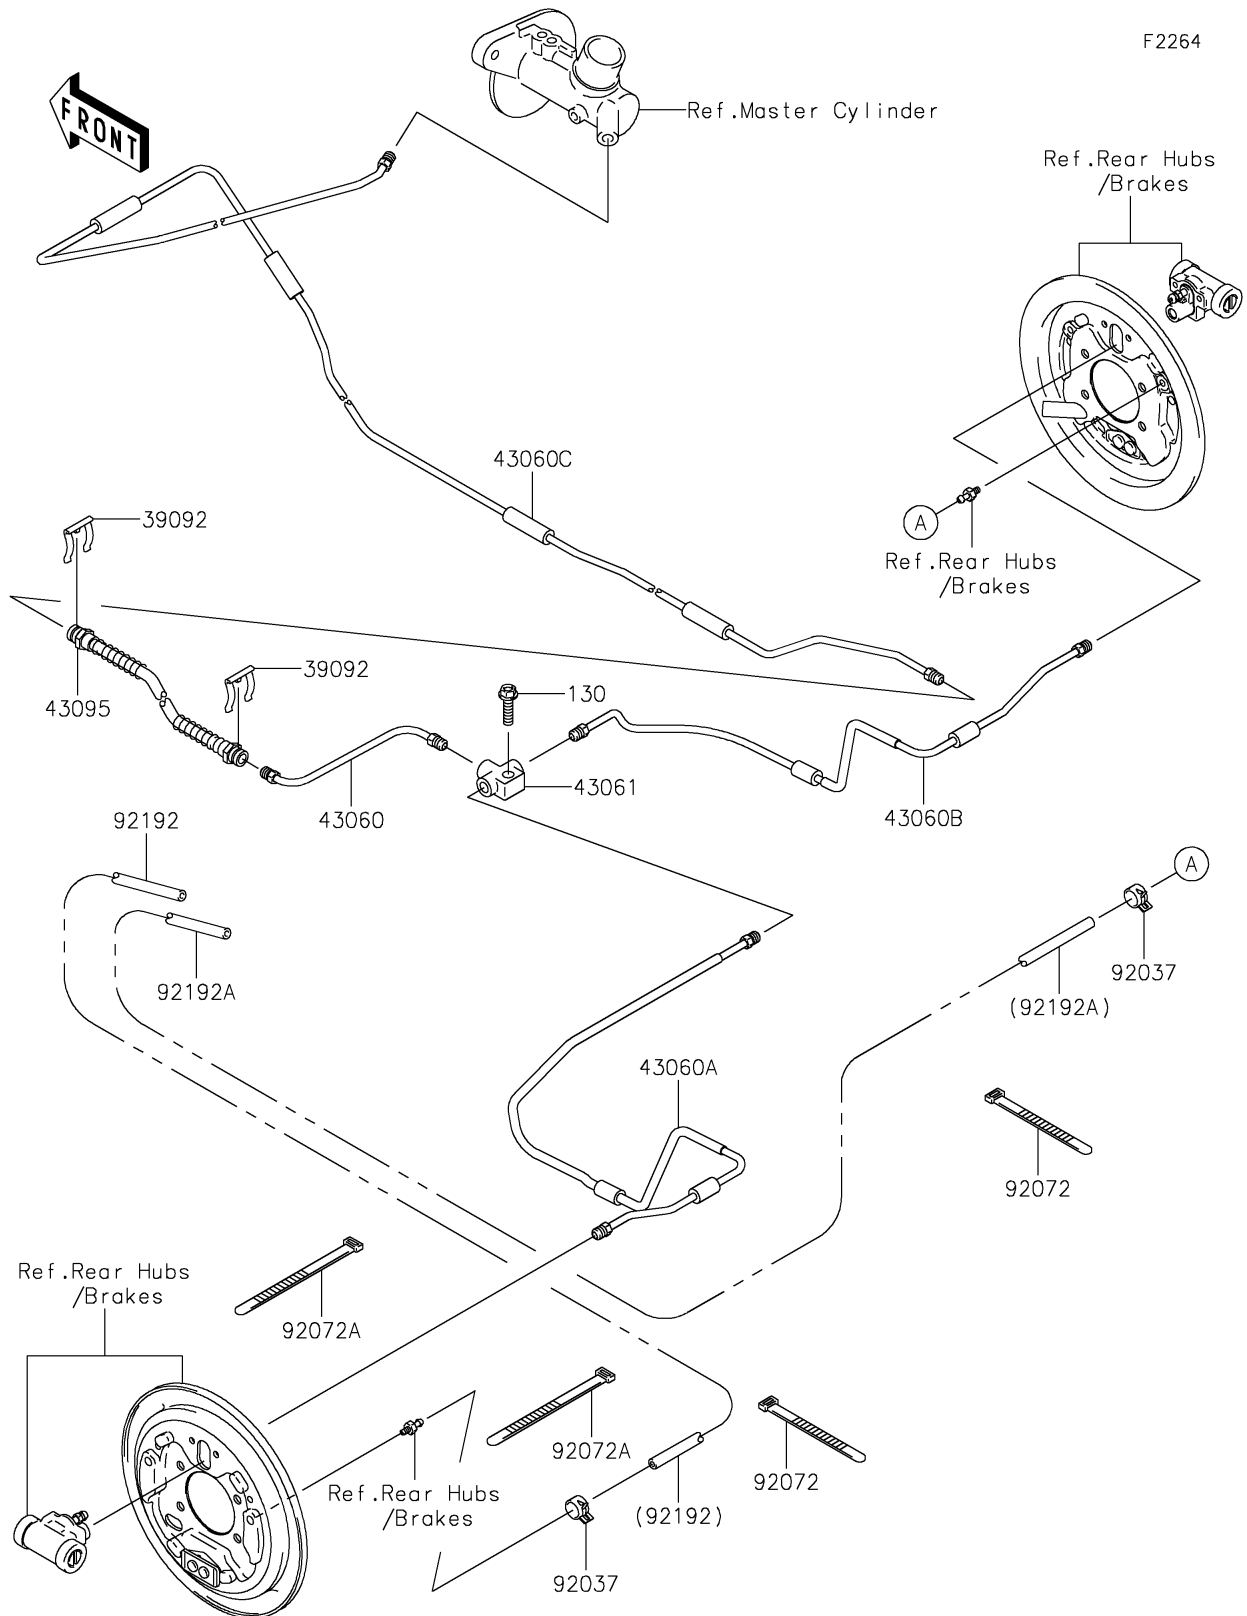

2019 MULE SX™ 4x4 XC (CAMO)(FI) PARTS DIAGRAM

Rear Brake Piping

2019 MULE SX™ 4x4 XC (CAMO)(FI) PARTS LIST

Rear Brake Piping

ITEM NAME	PART NUMBER	QUANTITY
BOLT-FLANGED,8X30 (Ref # 130)	130AA0830	1
PIN-HAIR (Ref # 39092)	39092-1052	1
PIPE-BRAKE,RR,CNT (Ref # 43060)	43060-0006	1
PIPE-BRAKE,M/CYLINDER (Ref # 43060A)	43060-0327	1
PIPE-BRAKE,RR,LH (Ref # 43060B)	43060-0337	1
PIPE-BRAKE,RR,RH (Ref # 43060C)	43060-0338	1
JOINT-BRAKE (Ref # 43061)	43061-1063	1
HOSE-BRAKE,RR (Ref # 43095)	43095-1545	1
CLAMP (Ref # 92037)	92037-1601	1
BAND,L=123 (Ref # 92072)	92072-030	1
BAND,L=149 (Ref # 92072A)	92072-031	1
TUBE,4.7X9.5X1320 (Ref # 92192)	92192-0103	1
TUBE,4.7X9.5X1760 (Ref # 92192A)	92192-0176	1