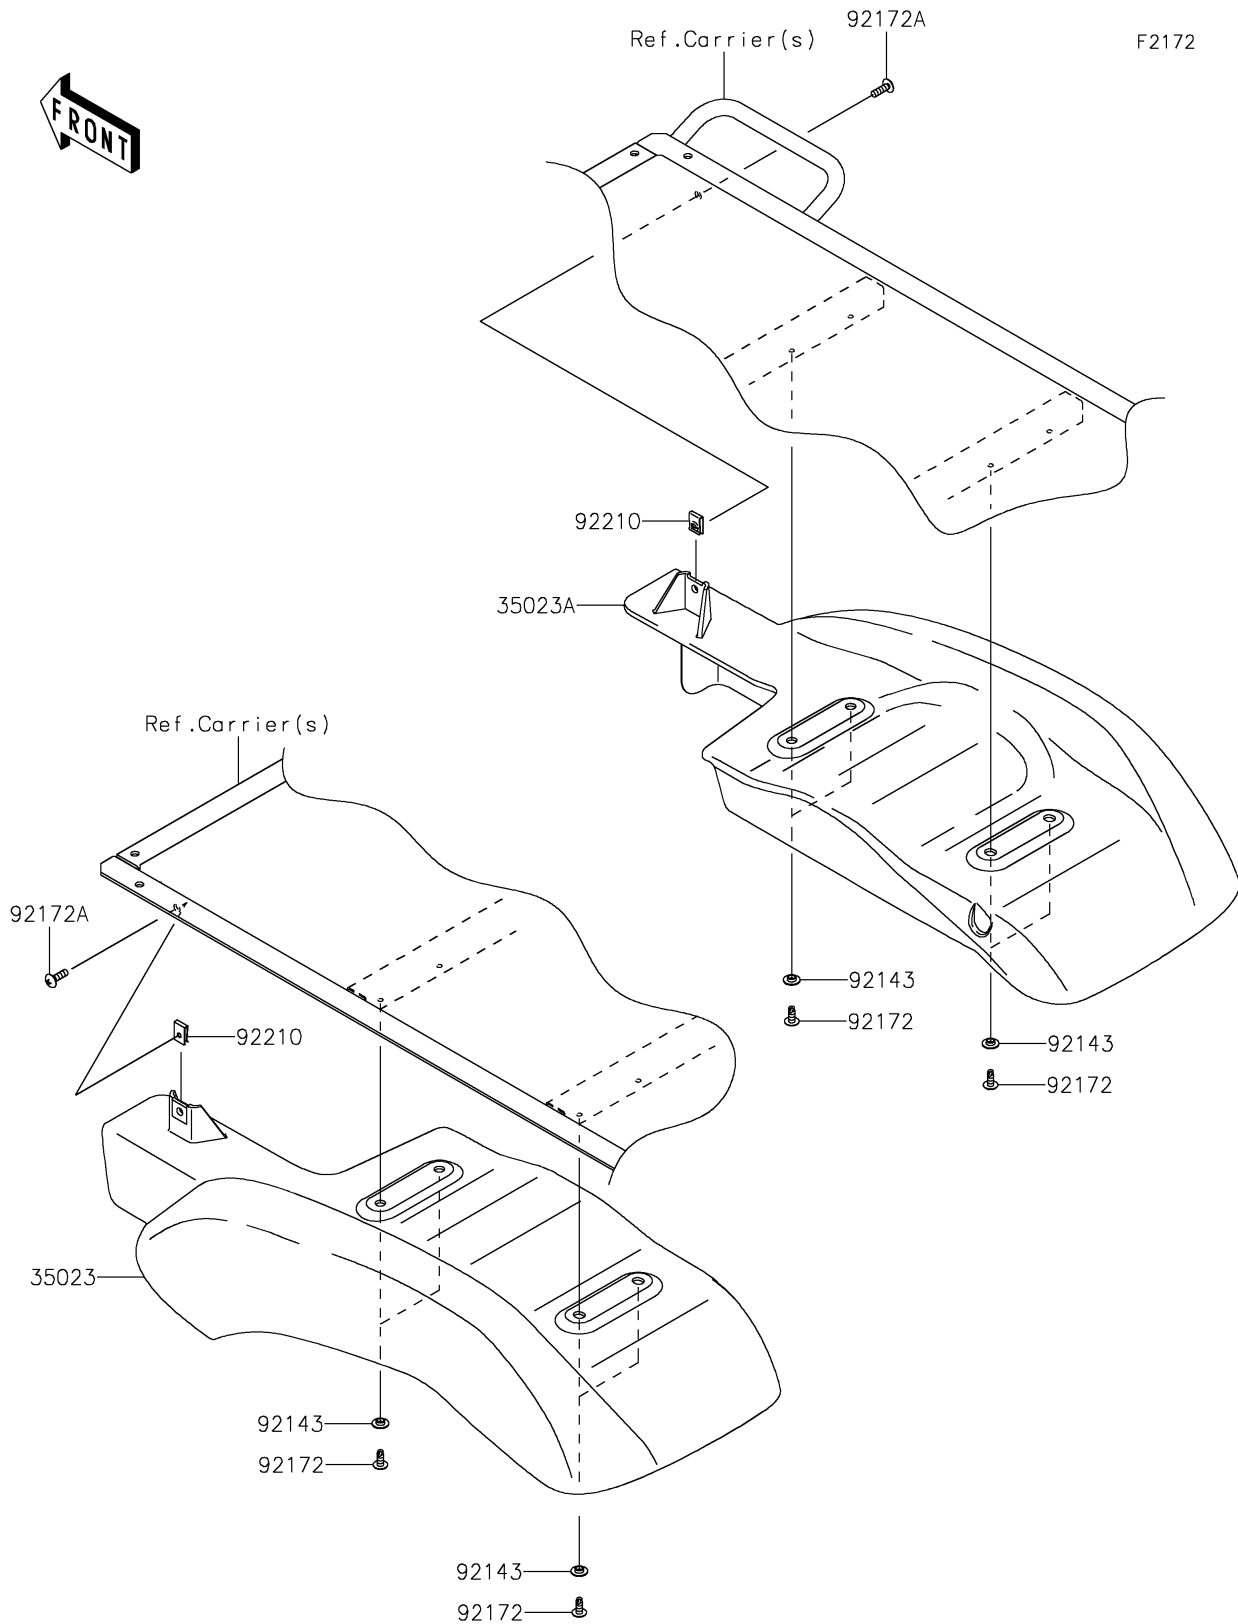

## 2019 MULE SX™ 4x4 XC (CAMO)(FI) PARTS DIAGRAM

Rear Fender(s)

## 2019 MULE SX™ 4x4 XC (CAMO)(FI) PARTS LIST

Rear Fender(s)

ITEM NAME	PART NUMBER	QUANTITY
FENDER-REAR,LH,F.BLACK (Ref # 35023)	35023-0045-6Z	1
FENDER-REAR,RH,F.BLACK (Ref # 35023A)	35023-0046-6Z	1
COLLAR (Ref # 92143)	92143-1087	1
SCREW,TAPPING,6X16 (Ref # 92172)	92172-0739	1
SCREW,TAPPING,6X20 (Ref # 92172A)	92172-0883	1
NUT,LEAF SPRING,6MM (Ref # 92210)	92210-0624	1