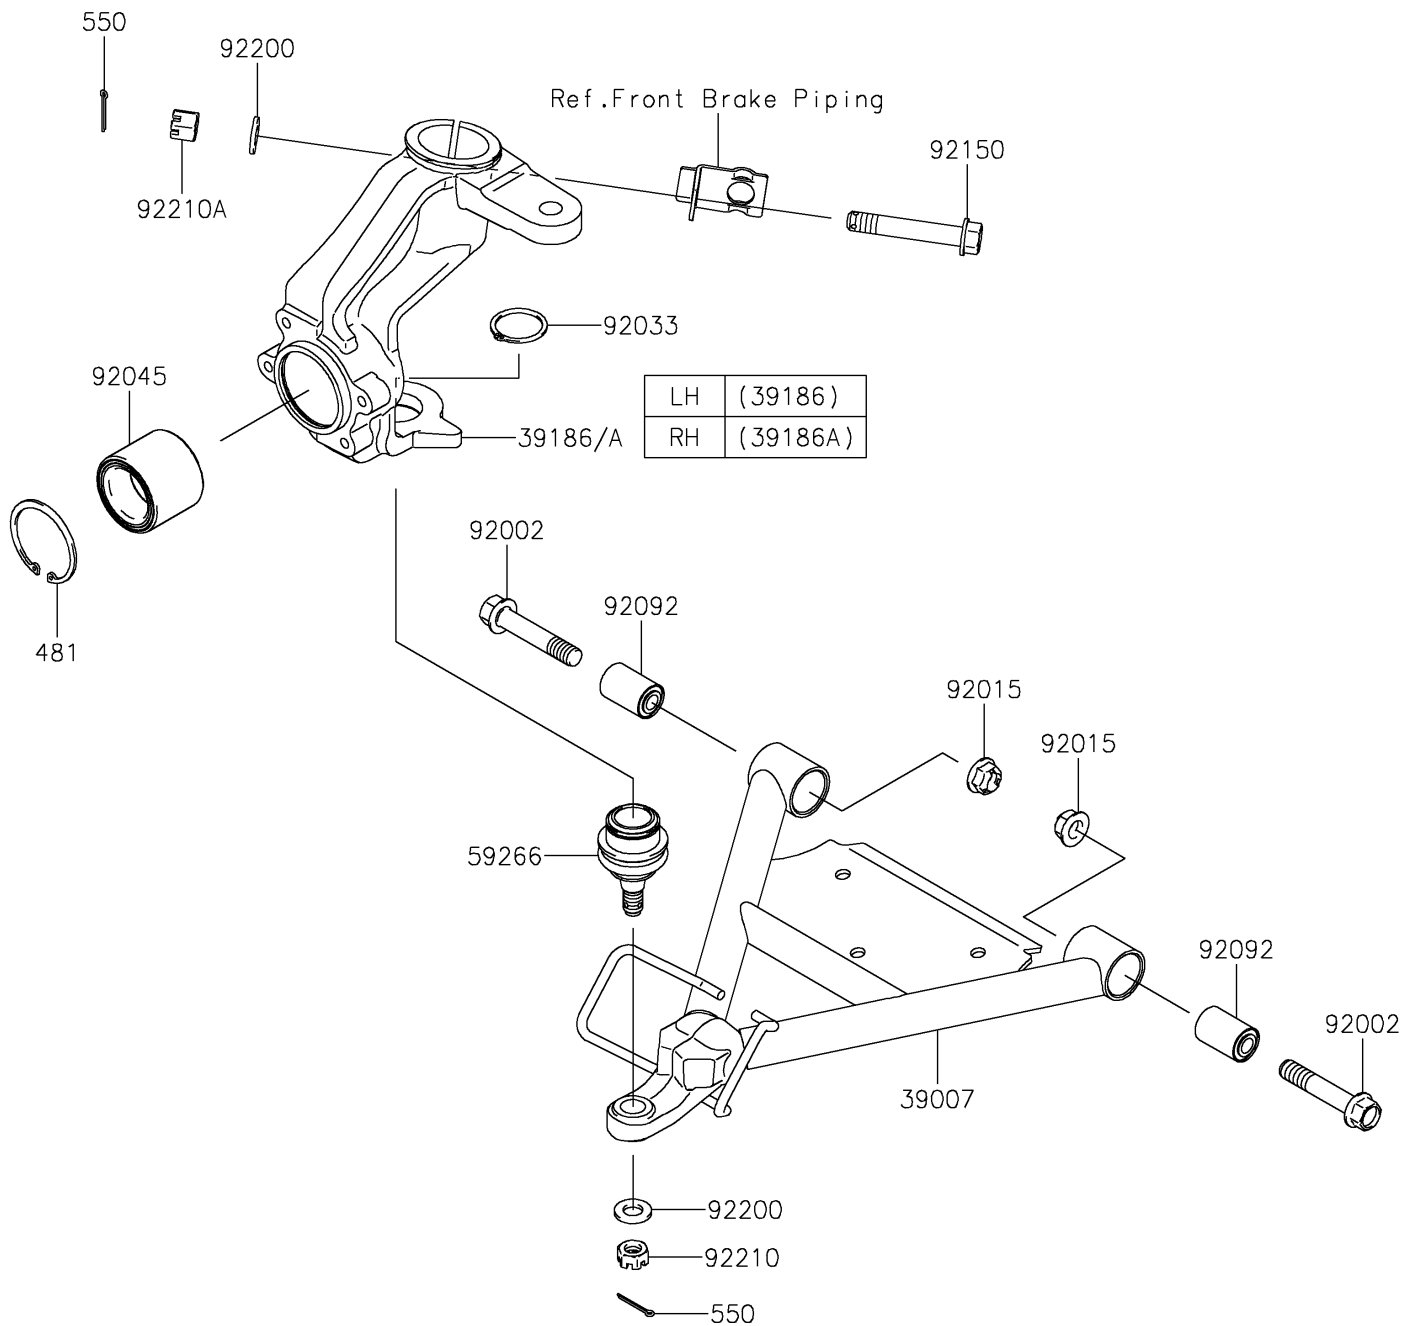

2019 MULE SX™ 4x4 XC (CAMO)(FI) PARTS DIAGRAM

Suspension

F2150

2019 MULE SX™ 4x4 XC (CAMO)(FI) PARTS LIST

Suspension

ITEM NAME	PART NUMBER	QUANTITY
ARM-SUSP (Ref # 39007)	39007-0397	1
KNUCKLE,LH (Ref # 39186)	39186-0314	1
KNUCKLE,RH (Ref # 39186A)	39186-0315	1
CIRCLIP-TYPE-C,52MM (Ref # 481)	481J5200	1
PIN-COTTER,3.0X25 (Ref # 550)	550AA3025	1
JOINT-BALL (Ref # 59266)	59266-1080	1
BOLT,ROD,12MM (Ref # 92002)	92002-1757	1
NUT,12MM (Ref # 92015)	92015-1706	1
RING-SNAP,C-TYPE,32MM (Ref # 92033)	92033-1262	1
BEARING-BALL,DAC2552W-7CS31 (Ref # 92045)	92045-0028	1
BUSHING-RUBBER (Ref # 92092)	92092-005	1
BOLT,FLANGED,12X72 (Ref # 92150)	92150-1356	1
WASHER,12.3X23X2.3 (Ref # 92200)	92200-1004	1
NUT,CASTLE,12MM (Ref # 92210)	92210-0395	1
NUT,12MM (Ref # 92210A)	92210-7501	1