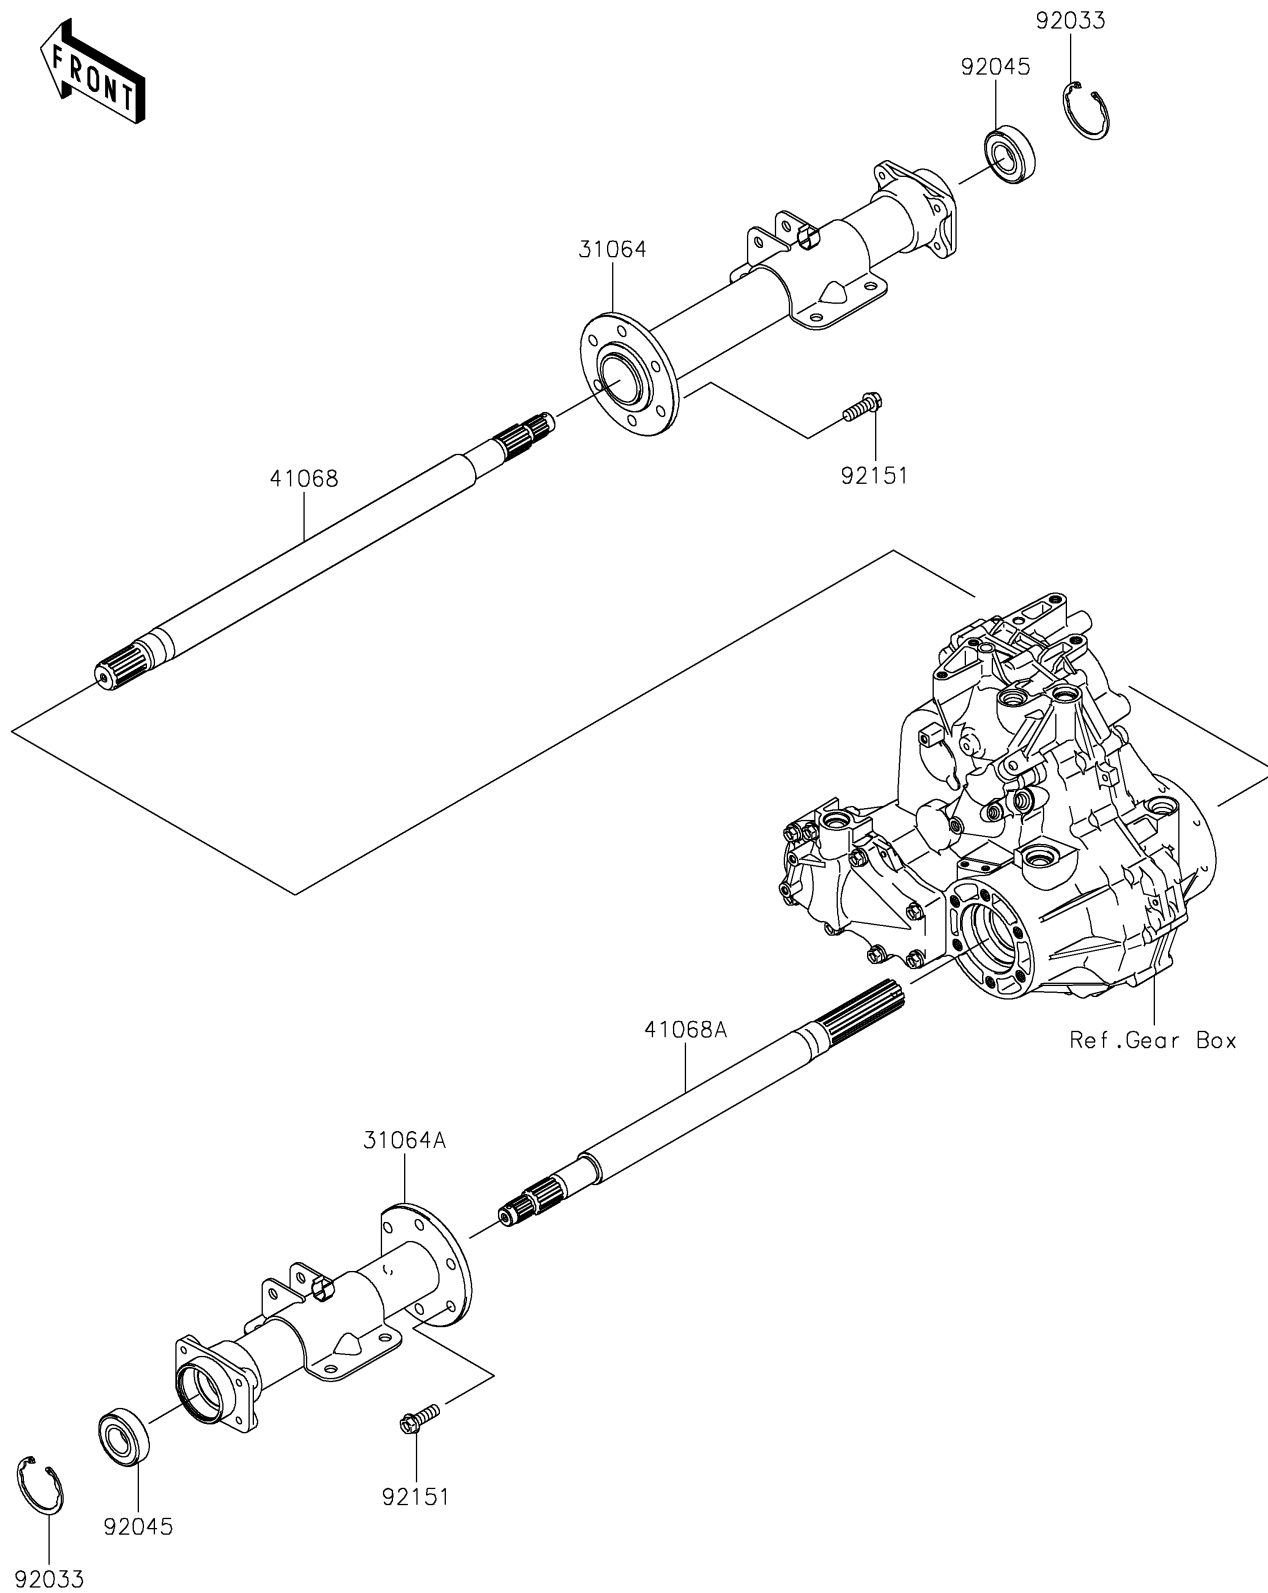

2019 MULE SX™ 4x4 XC (CAMO)(FI) PARTS DIAGRAM

Rear Axle

E3133

2019 MULE SX™ 4x4 XC (CAMO)(FI) PARTS LIST

Rear Axle

ITEM NAME	PART NUMBER	QUANTITY
PIPE-COMP,RH (Ref # 31064)	31064-0709	1
PIPE-COMP,LH (Ref # 31064A)	31064-0710	1
AXLE,RH (Ref # 41068)	41068-0036	1
AXLE,LH (Ref # 41068A)	41068-0037	1
RING-SNAP (Ref # 92033)	92033-2149	1
BEARING-BALL,6205A26DDU2 (Ref # 92045)	92045-0044	1
BOLT,10X28 (Ref # 92151)	92151-2142	1