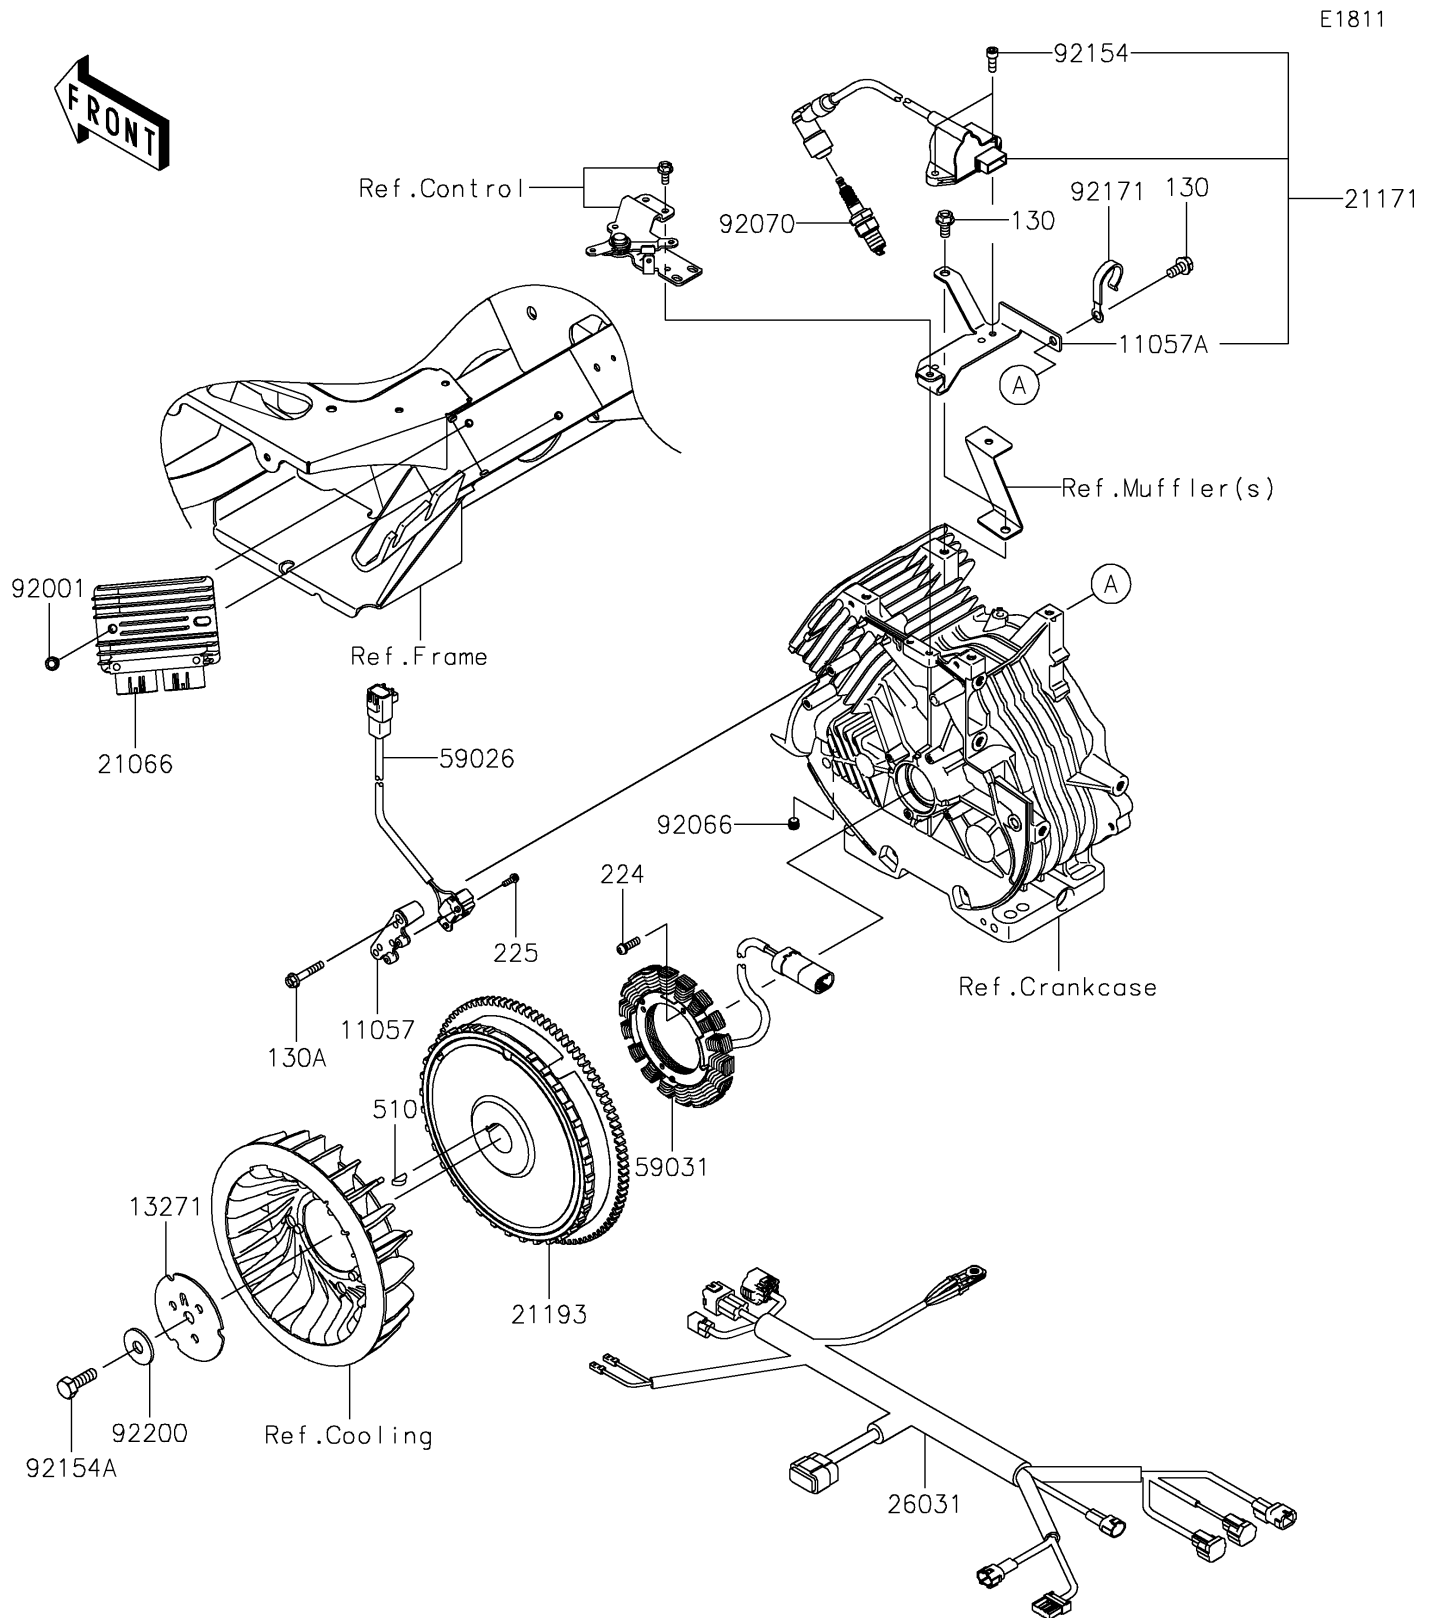

2019 MULE SX™ 4x4 XC (CAMO)(FI) PARTS DIAGRAM

Generator/Ignition Coil

2019 MULE SX™ 4x4 XC (CAMO)(FI) PARTS LIST

Generator/Ignition Coil

| ITEM NAME | PART NUMBER | QUANTITY |
|--|-------------|----------|
| BRACKET (Ref # 11057) | 11057-1547 | 1 |
| BRACKET,COIL-ASSY-IGNITION (Ref # 11057A) | 11057-1551 | 1 |
| BOLT-FLANGED,8X16 (Ref # 130) | 130AA0816 | 1 |
| BOLT-FLANGED,6X35 (Ref # 130A) | 130BA0635 | 1 |
| PLATE,FAN (Ref # 13271) | 13271-7029 | 1 |
| REGULATOR-VOLTAGE (Ref # 21066) | 21066-0767 | 1 |
| COIL-ASSY-IGNITION (Ref # 21171) | 21171-0755 | 1 |
| FLYWHEEL-ASSY (Ref # 21193) | 21193-0711 | 1 |
| SCREW-PAN-WP-CROS,5X25 (Ref # 224) | 224AA0525 | 1 |
| SCREW-PAN-WSP-CROS,4X14 (Ref # 225) | 225AA0414 | 1 |
| HARNESS,SUB (Ref # 26031) | 26031-2618 | 1 |
| KEY-WOODRUFF (Ref # 510) | 510A5100 | 1 |
| COIL-PULSING (Ref # 59026) | 59026-0557 | 1 |
| COIL-CHARGING (Ref # 59031) | 59031-0014 | 1 |
| BOLT,FLANGED,6X22 (Ref # 92001) | 92001-1352 | 1 |
| PLUG (Ref # 92066) | 92066-0881 | 1 |
| PLUG-SPARK,BPR5ES(NGK),SOLID (Ref # 92070) | 92070-2088 | 1 |
| BOLT (Ref # 92154) | 92154-3735 | 1 |
| BOLT,12X30 (Ref # 92154A) | 92154-7003 | 1 |
| CLAMP (Ref # 92171) | 92171-7005 | 1 |
| WASHER (Ref # 92200) | 92200-7002 | 1 |