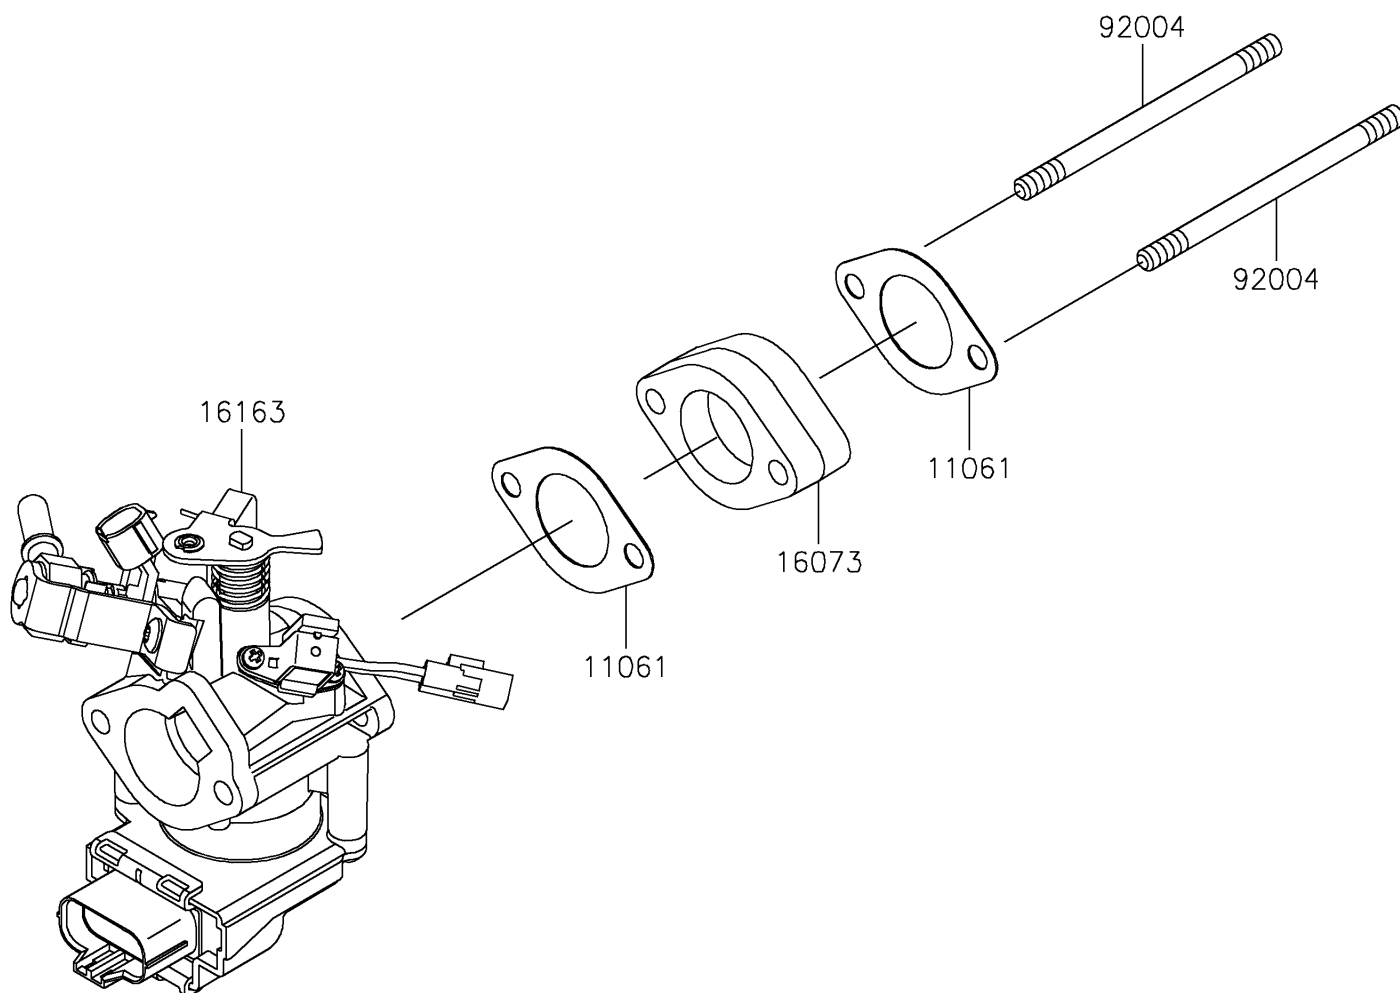

2019 MULE SX™ 4x4 XC (CAMO)(FI) PARTS DIAGRAM

Throttle

E1510

2019 MULE SX™ 4x4 XC (CAMO)(FI) PARTS LIST

Throttle

ITEM NAME	PART NUMBER	QUANTITY
GASKET,HEAD-CARB (Ref # 11061)	11061-7027	1
INSULATOR (Ref # 16073)	16073-2229	1
THROTTLE-ASSY (Ref # 16163)	16163-1140	1
STUD,6X95 (Ref # 92004)	92004-7027	1