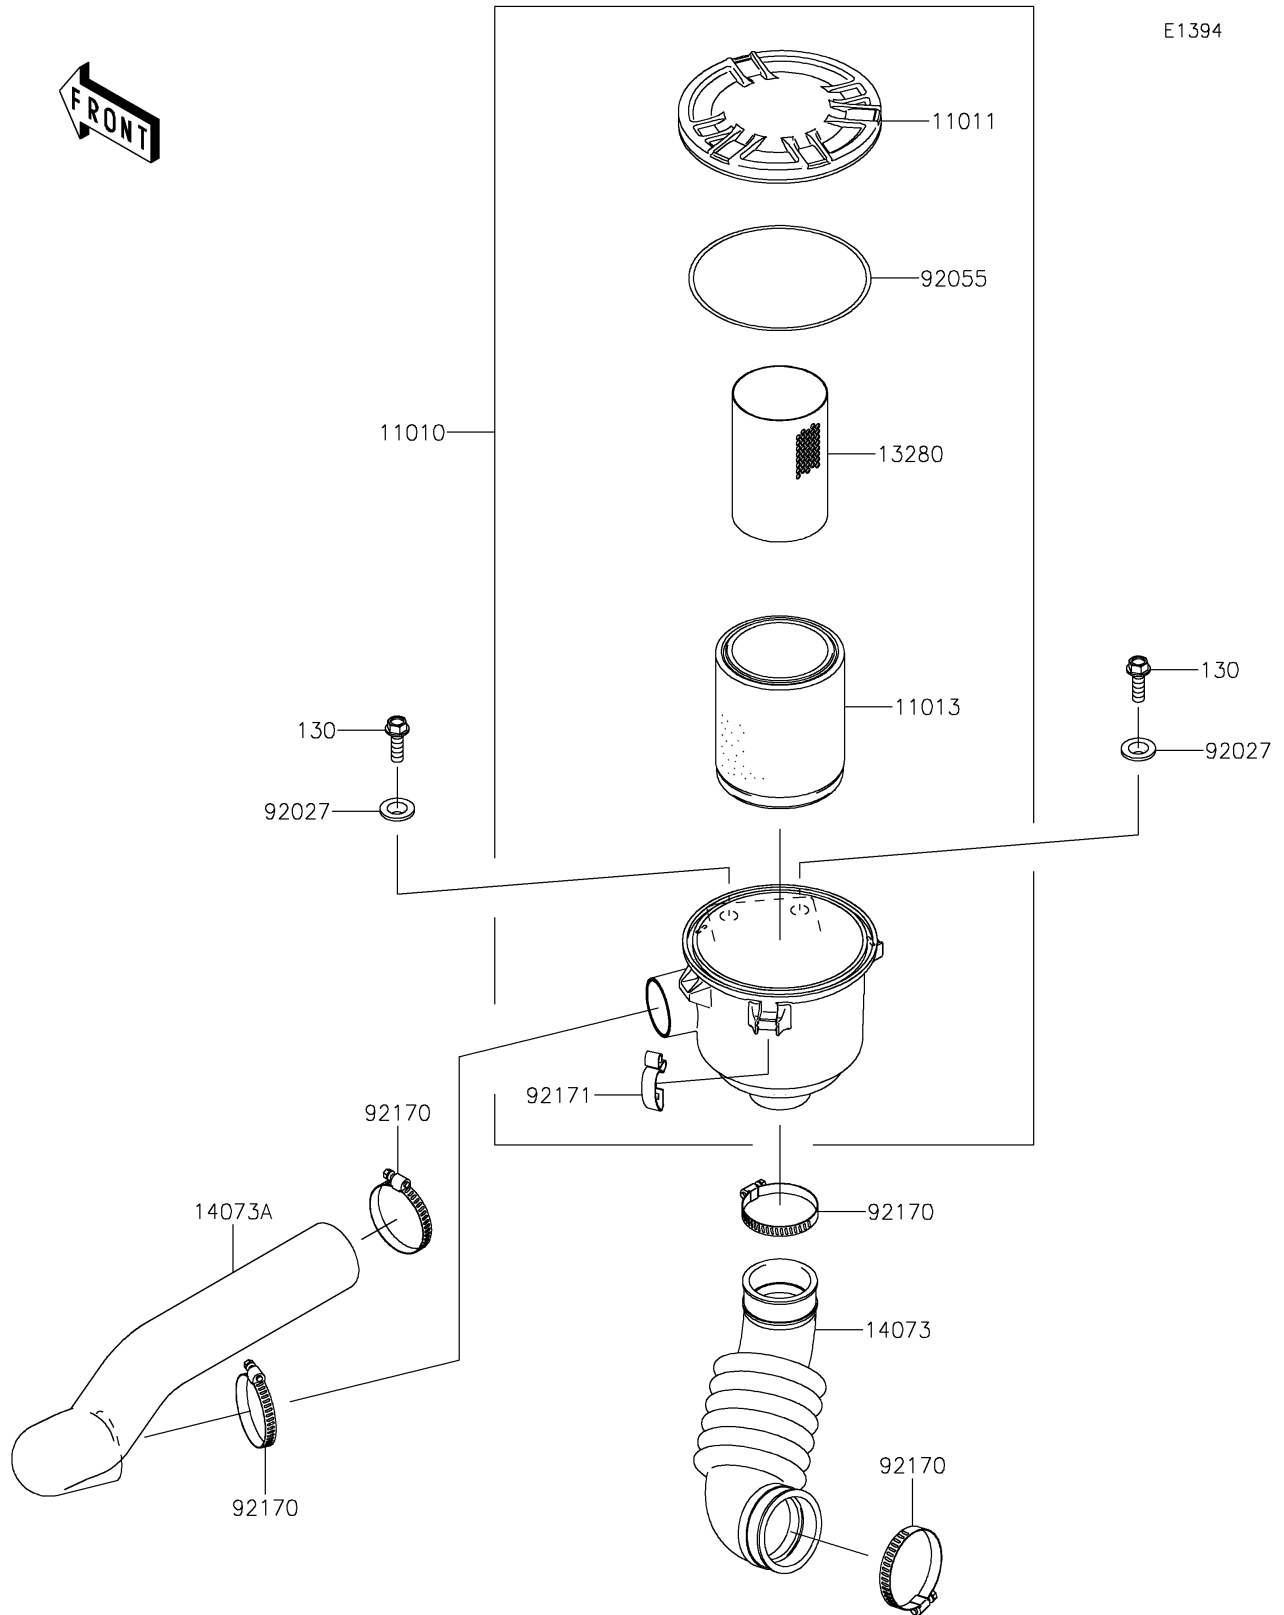

## 2019 MULE SX™ 4x4 XC (CAMO)(FI) PARTS DIAGRAM

Air Cleaner-Belt Converter

## 2019 MULE SX™ 4x4 XC (CAMO)(FI) PARTS LIST

Air Cleaner-Belt Converter

ITEM NAME	PART NUMBER	QUANTITY
FILTER-ASSY-AIR (Ref # 11010)	11010-0172	1
CASE-AIR FILTER,CAP (Ref # 11011)	11011-0135	1
ELEMENT-AIR FILTER (Ref # 11013)	11013-0037	1
BOLT-FLANGED,8X25 (Ref # 130)	130BA0825	1
HOLDER (Ref # 13280)	13280-0312	1
DUCT,AIR FILTER-CASE (Ref # 14073)	14073-0061	1
DUCT,BAR-AIR FILTER (Ref # 14073A)	14073-0892	1
COLLAR (Ref # 92027)	92027-1354	1
RING-O,122X4 (Ref # 92055)	92055-0167	1
CLAMP (Ref # 92170)	92170-1674	1
CLAMP (Ref # 92171)	92171-0225	1