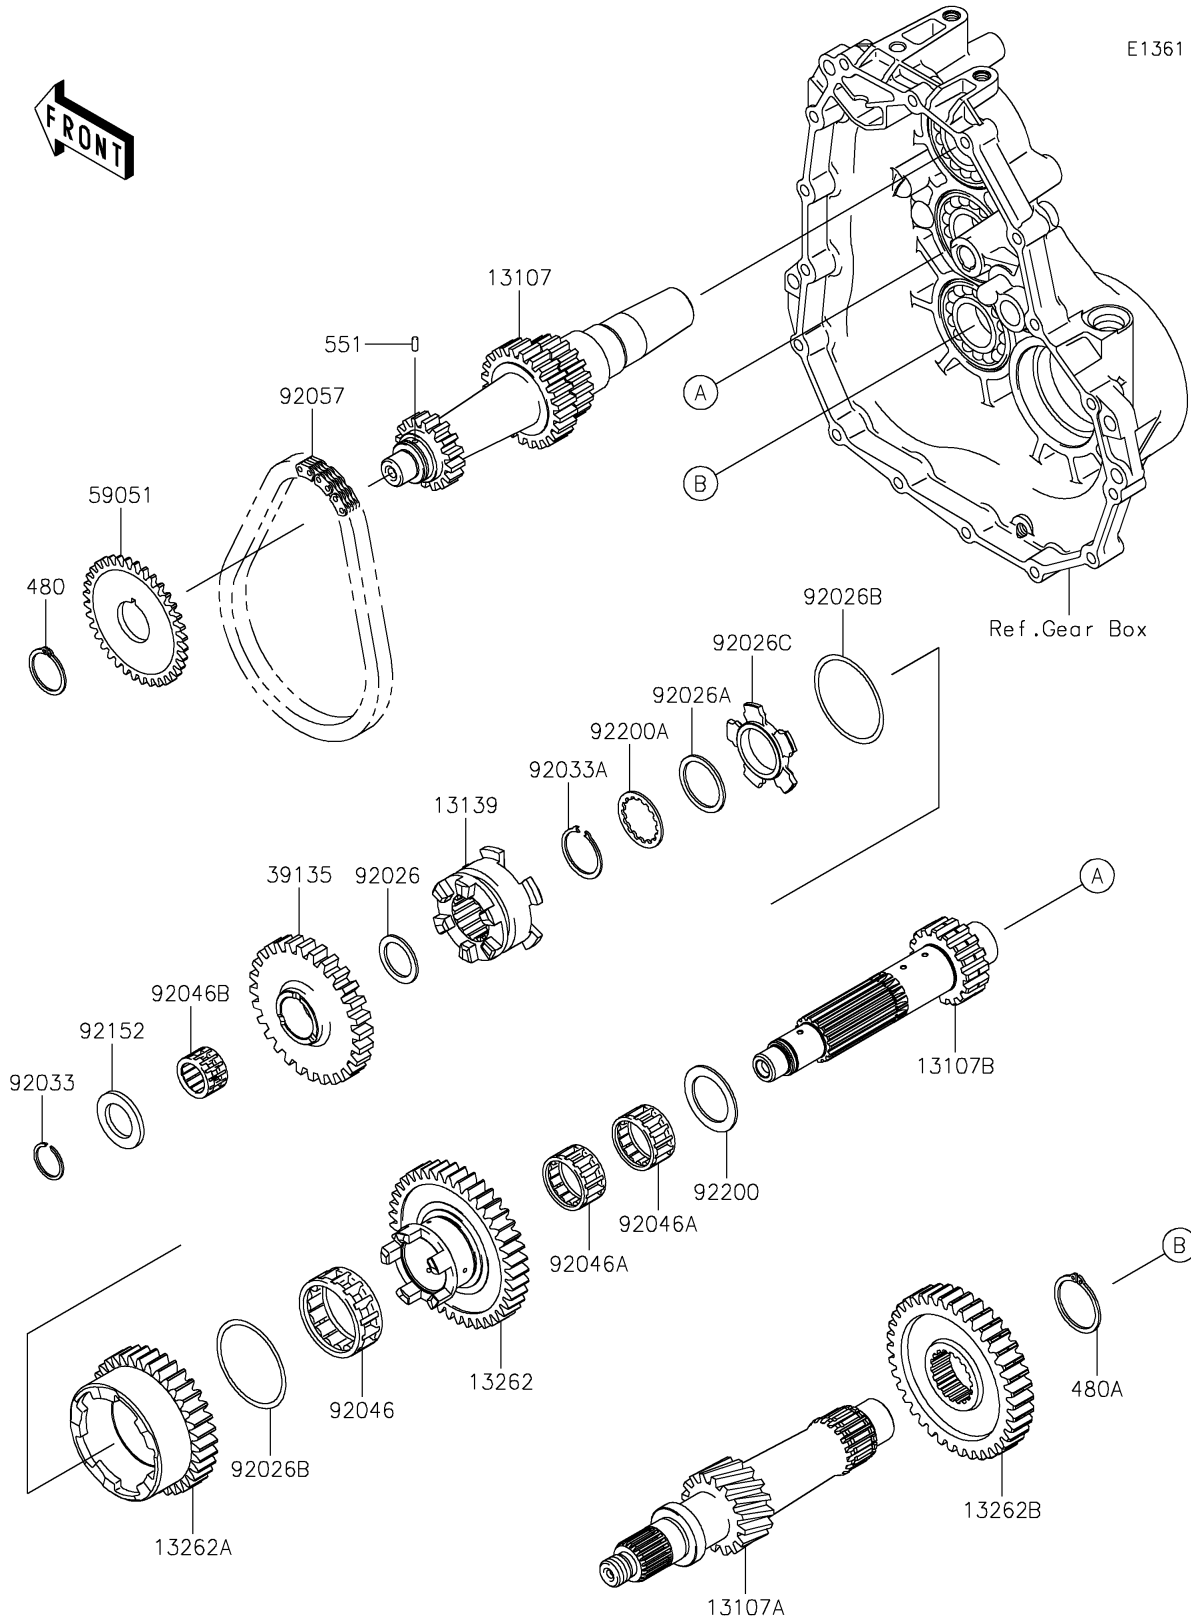

2019 MULE SX™ 4x4 XC (CAMO)(FI) PARTS DIAGRAM

Transmission

2019 MULE SX™ 4x4 XC (CAMO)(FI) PARTS LIST

Transmission

ITEM NAME	PART NUMBER	QUANTITY
SHAFT,FIRST,INPUT,16T&24T&19T (Ref # 13107)	13107-0039	1
SHAFT,THIRD,16T (Ref # 13107A)	13107-0088	1
SHAFT,2ND,17T (Ref # 13107B)	13107-0222	1
SHIFTER,FR/RR (Ref # 13139)	13139-0004	1
GEAR,LOW,41T (Ref # 13262)	13262-0106	1
GEAR,HIGH,35T (Ref # 13262A)	13262-0107	1
GEAR-TRANSMISSION SPUR,38T (Ref # 13262B)	13262-0742	1
SPROCKET-DRIVEN,30T (Ref # 39135)	39135-0001	1
CIRCLIP-TYPE-C,25MM (Ref # 480)	480J2500	1
CIRCLIP-TYPE-C,32MM (Ref # 480A)	480J3200	1
PIN-DOWEL,3X8 (Ref # 551)	551A0308	1
GEAR-SPUR,37T (Ref # 59051)	59051-0049	1
SPACER,21.2X29X1.6 (Ref # 92026)	92026-1568	1
SPACER,28.2X34.5X1.6 (Ref # 92026A)	92026-1587	1
SPACER,48.2X54.3X1.0 (Ref # 92026B)	92026-1599	1
SPACER,HI&LOW (Ref # 92026C)	92026-1600	1
RING-SNAP,20MM (Ref # 92033)	92033-015	1
RING-SNAP,25.9X30.6X1.2 (Ref # 92033A)	92033-1037	1
BEARING-NEEDLE,HIGH GEAR (Ref # 92046)	92046-1276	1
BEARING-NEEDLE,FWF-283317 (Ref # 92046A)	92046-1278	1
BEARING-NEEDLE,REVERSE GEAR (Ref # 92046B)	92046-1279	1
CHAIN,REVERSE,23RH302-38ASM (Ref # 92057)	92057-0072	1
COLLAR,21.2X34.0X3.0 (Ref # 92152)	92152-0241	1
WASHER,28.2X40.0X1.6 (Ref # 92200)	92200-0090	1
WASHER,28.5X34.0X1.5 (Ref # 92200A)	92200-1240	1