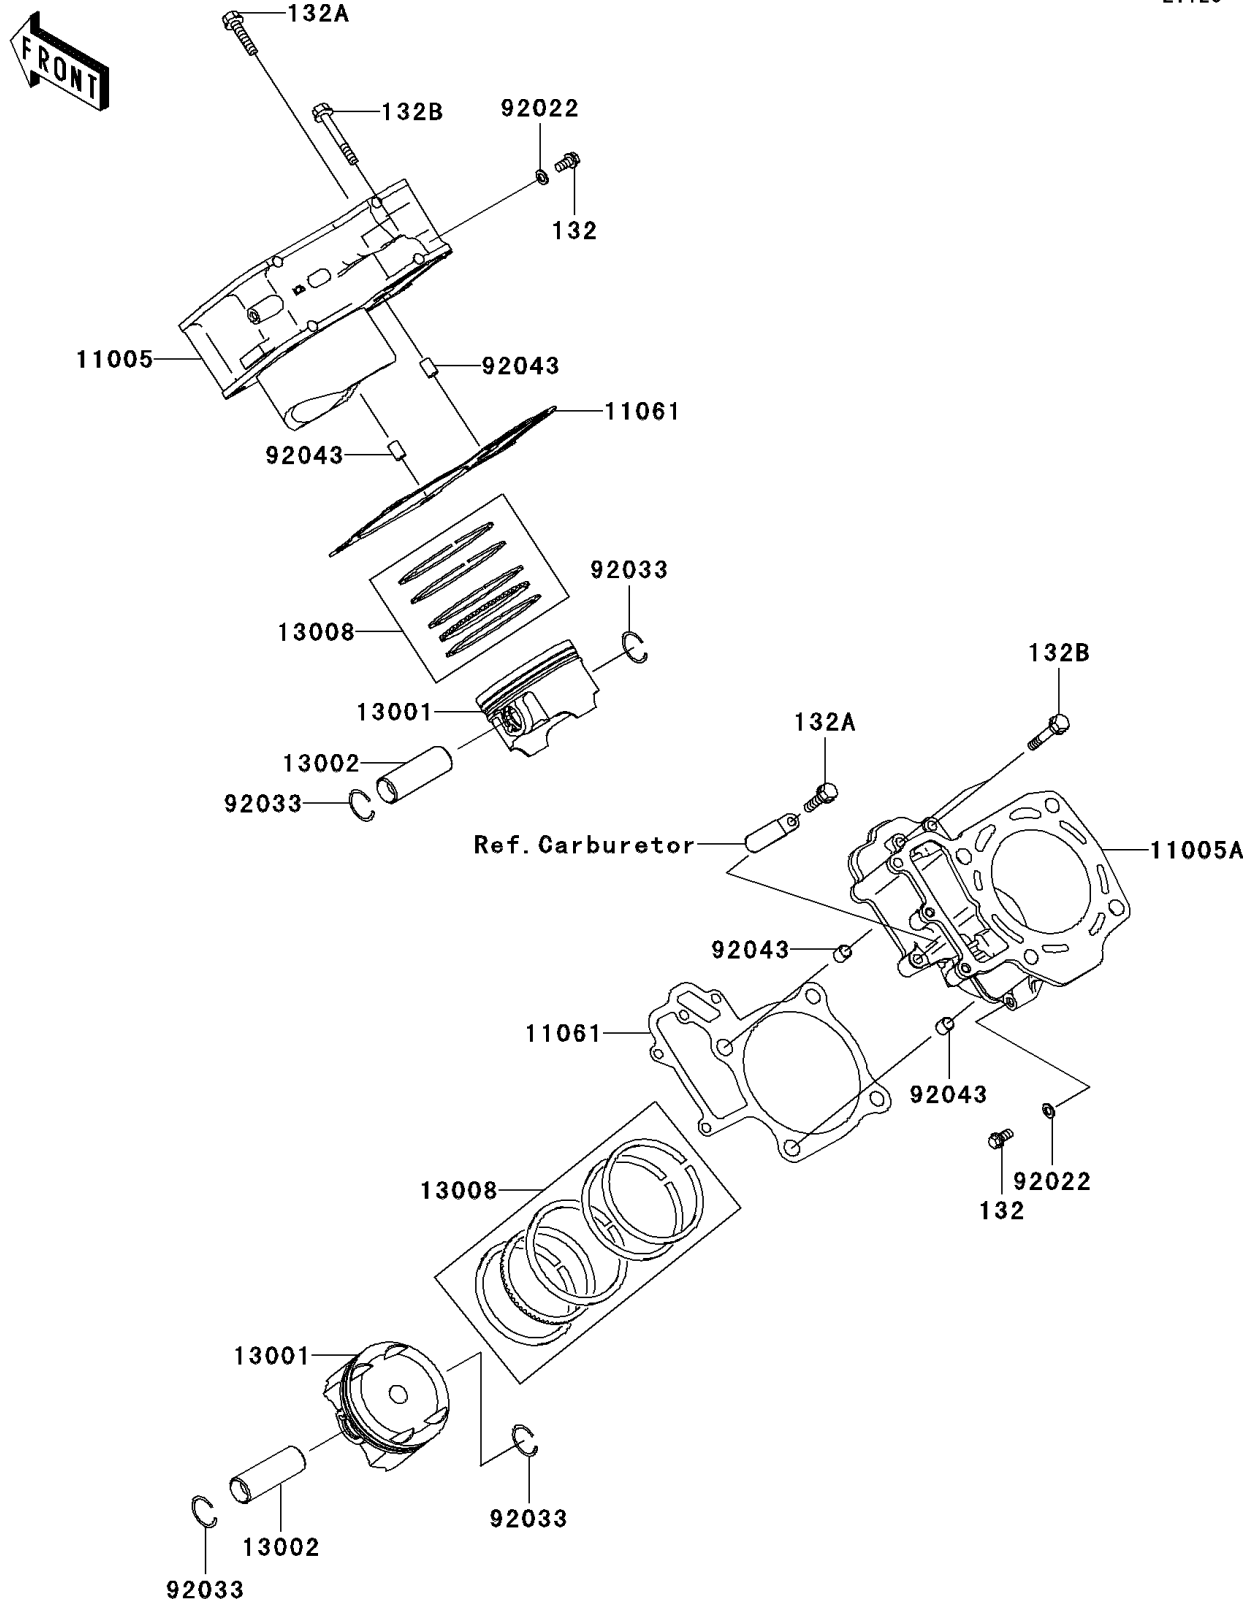

2006 Brute Force® 650 4x4i Realtree Hardwoods Green® HD™ PARTS DIAGRAM

Cylinder/Piston(s)

E1120

2006 Brute Force® 650 4x4i Realtree Hardwoods Green® HD™ PARTS LIST

Cylinder/Piston(s)

ITEM NAME	PART NUMBER	QUANTITY
BOLT-FLANGED-SMALL,6X12 (Ref # 132)	132BD0612	1
BOLT-FLANGED-SMALL,6X30 (Ref # 132A)	132BD0630	1
BOLT-FLANGED-SMALL,6X40 (Ref # 132B)	132BD0640	1
CYLINDER-ENGINE,FR (Ref # 11005)	11005-0059	1
CYLINDER-ENGINE,RR (Ref # 11005A)	11005-0060	1
GASKET,CYLINDER BASE (Ref # 11061)	11061-0063	1
PISTON-ENGINE (Ref # 13001)	13001-1574	1
PIN-PISTON (Ref # 13002)	13002-1060	1
RING-SET-PISTON (Ref # 13008)	13008-1198	1
WASHER,6.2X11X1 (Ref # 92022)	92022-304	1
RING-SNAP (Ref # 92033)	92033-1207	1
PIN,10.1X12X14 (Ref # 92043)	92043-4009	1