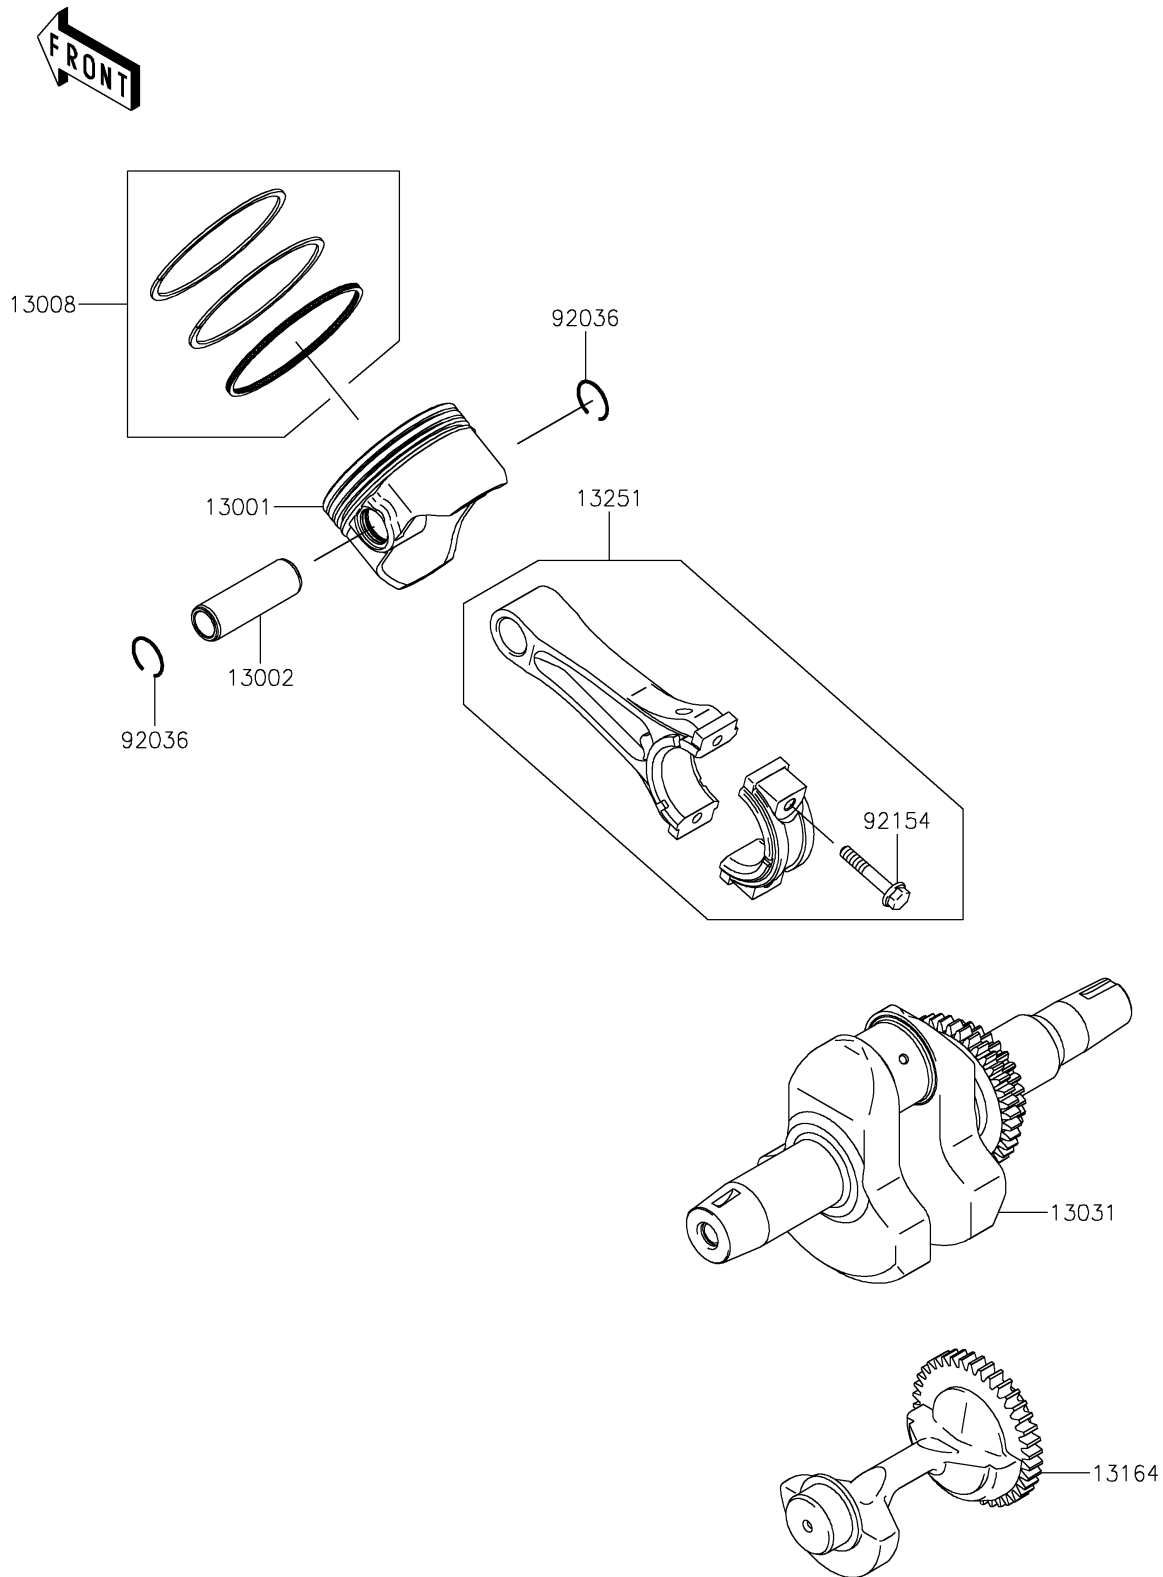

2019 MULE SX™ 4x4 XC (CAMO)(FI) PARTS DIAGRAM

Crankshaft/Piston(s)

E1320

2019 MULE SX™ 4x4 XC (CAMO)(FI) PARTS LIST

Crankshaft/Piston(s)

ITEM NAME	PART NUMBER	QUANTITY
PISTON-ENGINE (Ref # 13001)	13001-7013	1
PIN-PISTON (Ref # 13002)	13002-7003	1
RING-SET-PISTON (Ref # 13008)	13008-6063	1
CRANKSHAFT-COMP (Ref # 13031)	13031-0760	1
BALANCER-COMP (Ref # 13164)	13164-0012	1
ROD-ASSY-CONNECTING (Ref # 13251)	13251-0049	1
RING-SNAP,PISTON PIN (Ref # 92036)	92036-008	1
BOLT,6X35 (Ref # 92154)	92154-2842	1