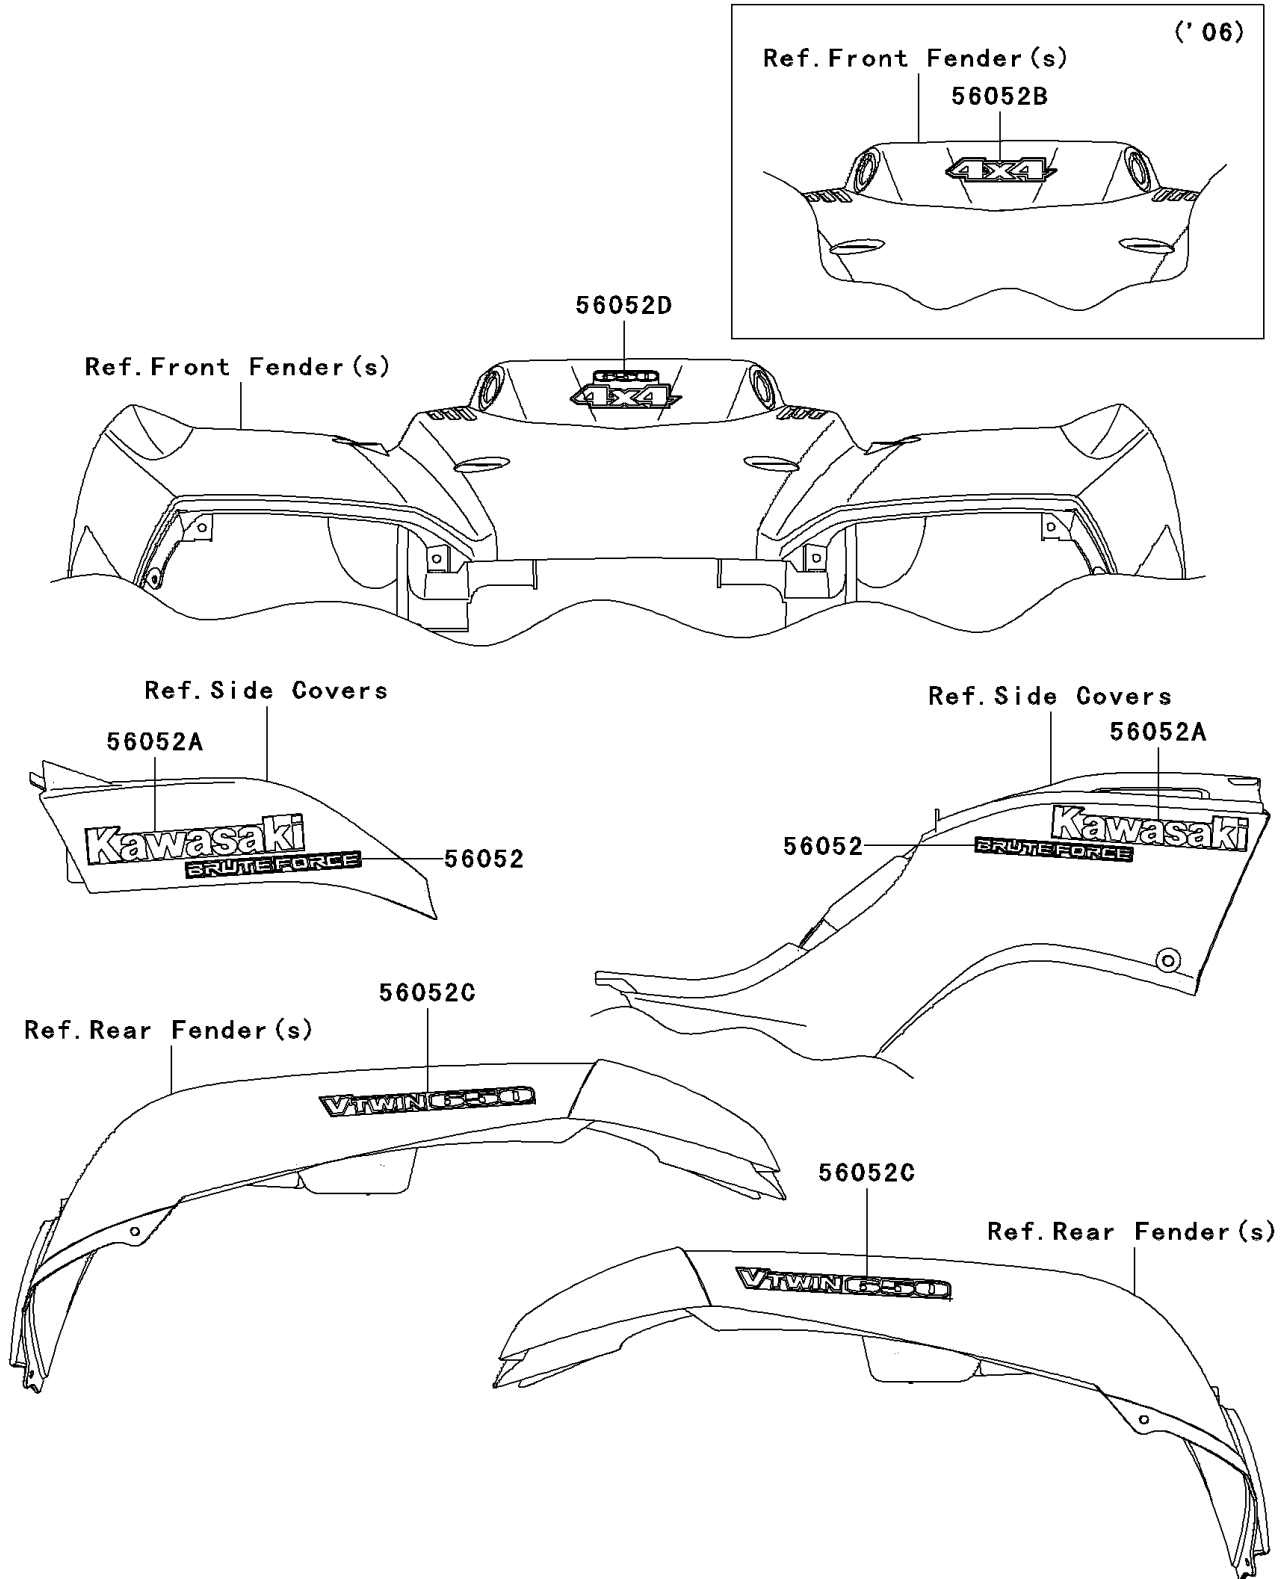

2006 Brute Force® 650 4x4 Realtree Hardwoods Green® HD™ PARTS DIAGRAM

Decals

F2861

2006 Brute Force® 650 4x4 Realtree Hardwoods Green® HD™ PARTS LIST

Decals

ITEM NAME	PART NUMBER	QUANTITY
MARK,SIDE COVER,BRUTEFORCE (Ref # 56052)	56052-0429	1
MARK,SIDE COVER,KAWASAKI (Ref # 56052A)	56052-0437	1
MARK,FR FENDER,4X4 (Ref # 56052B)	56052-0556	1
MARK,RR FENDER,V TWIN 650 (Ref # 56052C)	56052-0557	1