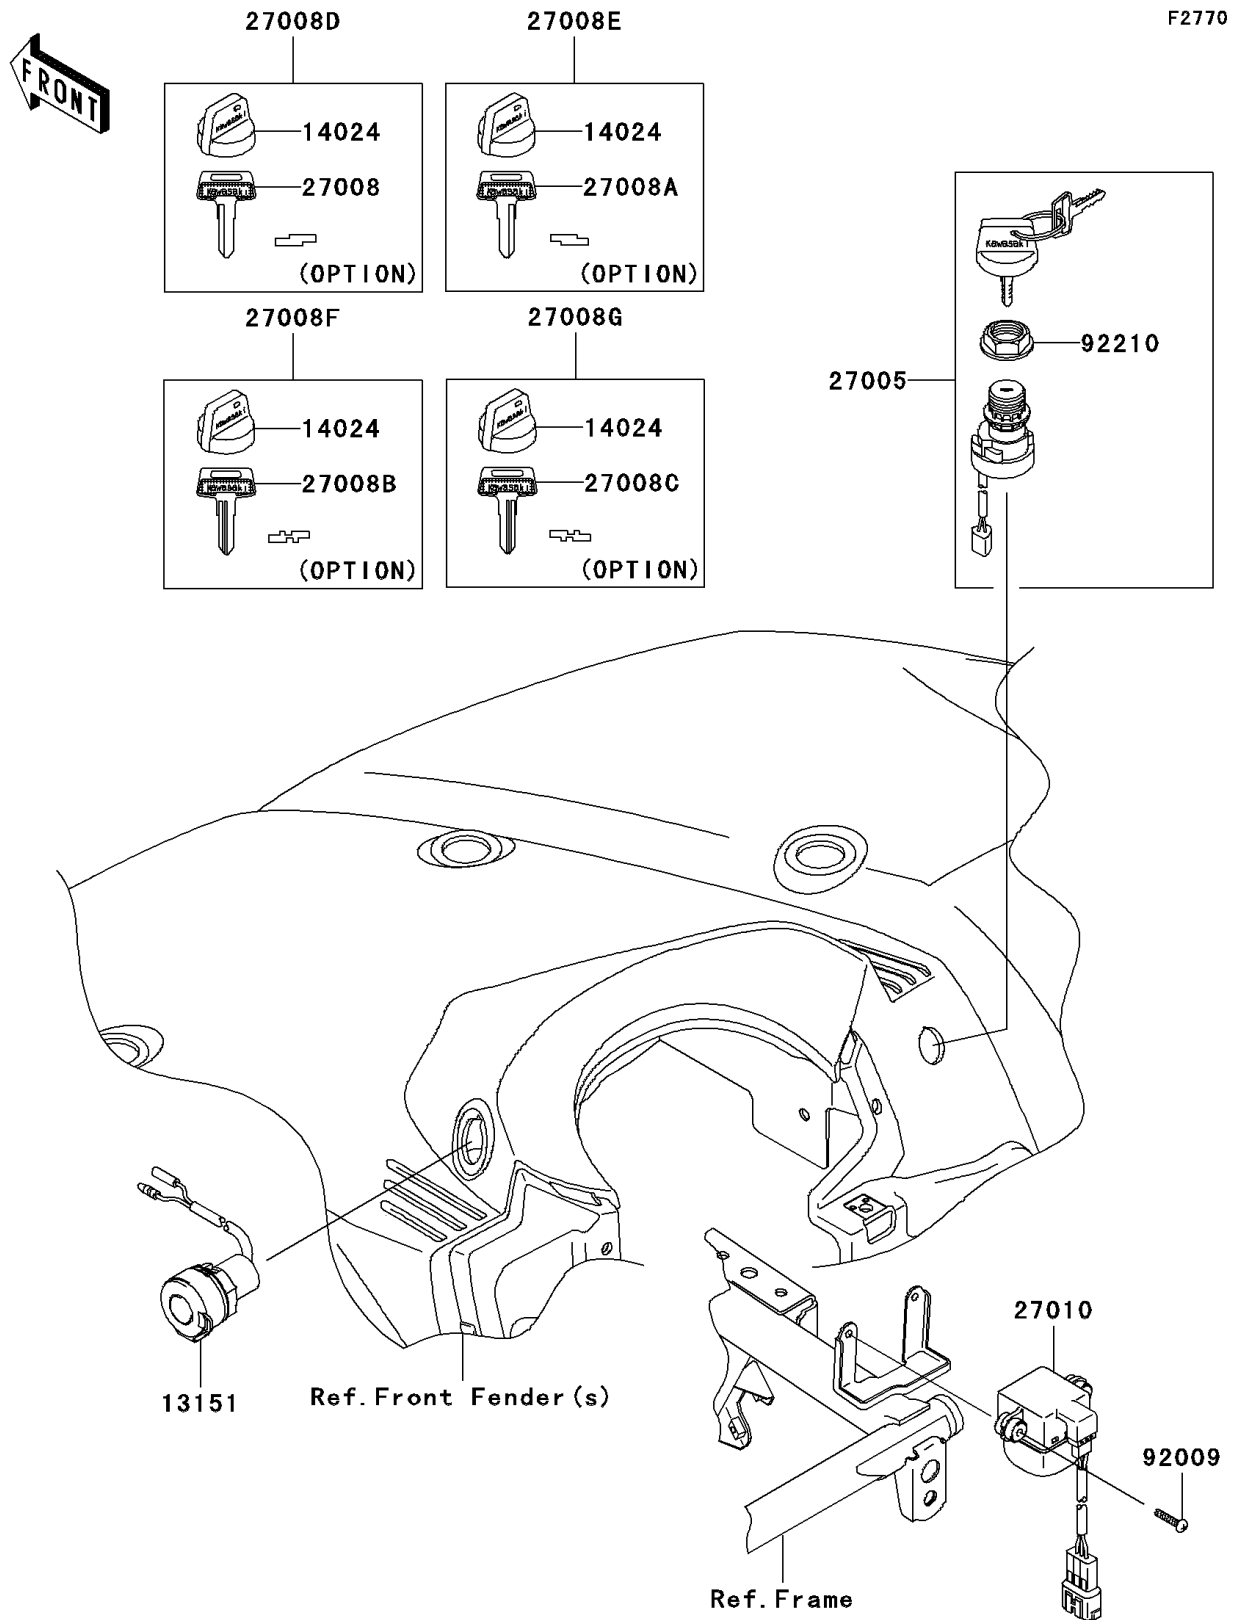

2006 Brute Force® 650 4x4 Realtree Hardwoods Green® HD™ PARTS DIAGRAM

Ignition Switch

2006 Brute Force® 650 4x4 Realtree Hardwoods Green® HD™ PARTS LIST

Ignition Switch

ITEM NAME	PART NUMBER	QUANTITY
SWITCH-COMP,D.C.TERMINAL (Ref # 13151)	13151-0003	1
COVER,KEY (Ref # 14024)	14024-1551	1
SWITCH-ASSY-IGNITION (Ref # 27005)	27005-1267	1
KEY-LOCK,BLANK (Ref # 27008)	27008-1041	1
KEY-LOCK,BLANK (Ref # 27008A)	27008-1042	1
KEY-LOCK,BLANK (Ref # 27008B)	27008-1043	1
KEY-LOCK,BLANK (Ref # 27008C)	27008-1044	1
KEY-LOCK,BLANK,W/COVER (Ref # 27008D)	27008-1132	1
KEY-LOCK,BLANK,W/COVER (Ref # 27008E)	27008-1133	1
KEY-LOCK,BLANK,W/COVER (Ref # 27008F)	27008-1134	1
KEY-LOCK,BLANK,W/COVER (Ref # 27008G)	27008-1135	1
SWITCH,INVERT SENSOR (Ref # 27010)	27010-1421	1
SCREW,4X20 (Ref # 92009)	92009-1897	1
NUT,IGNITION SWITCH (Ref # 92210)	92210-1109	1