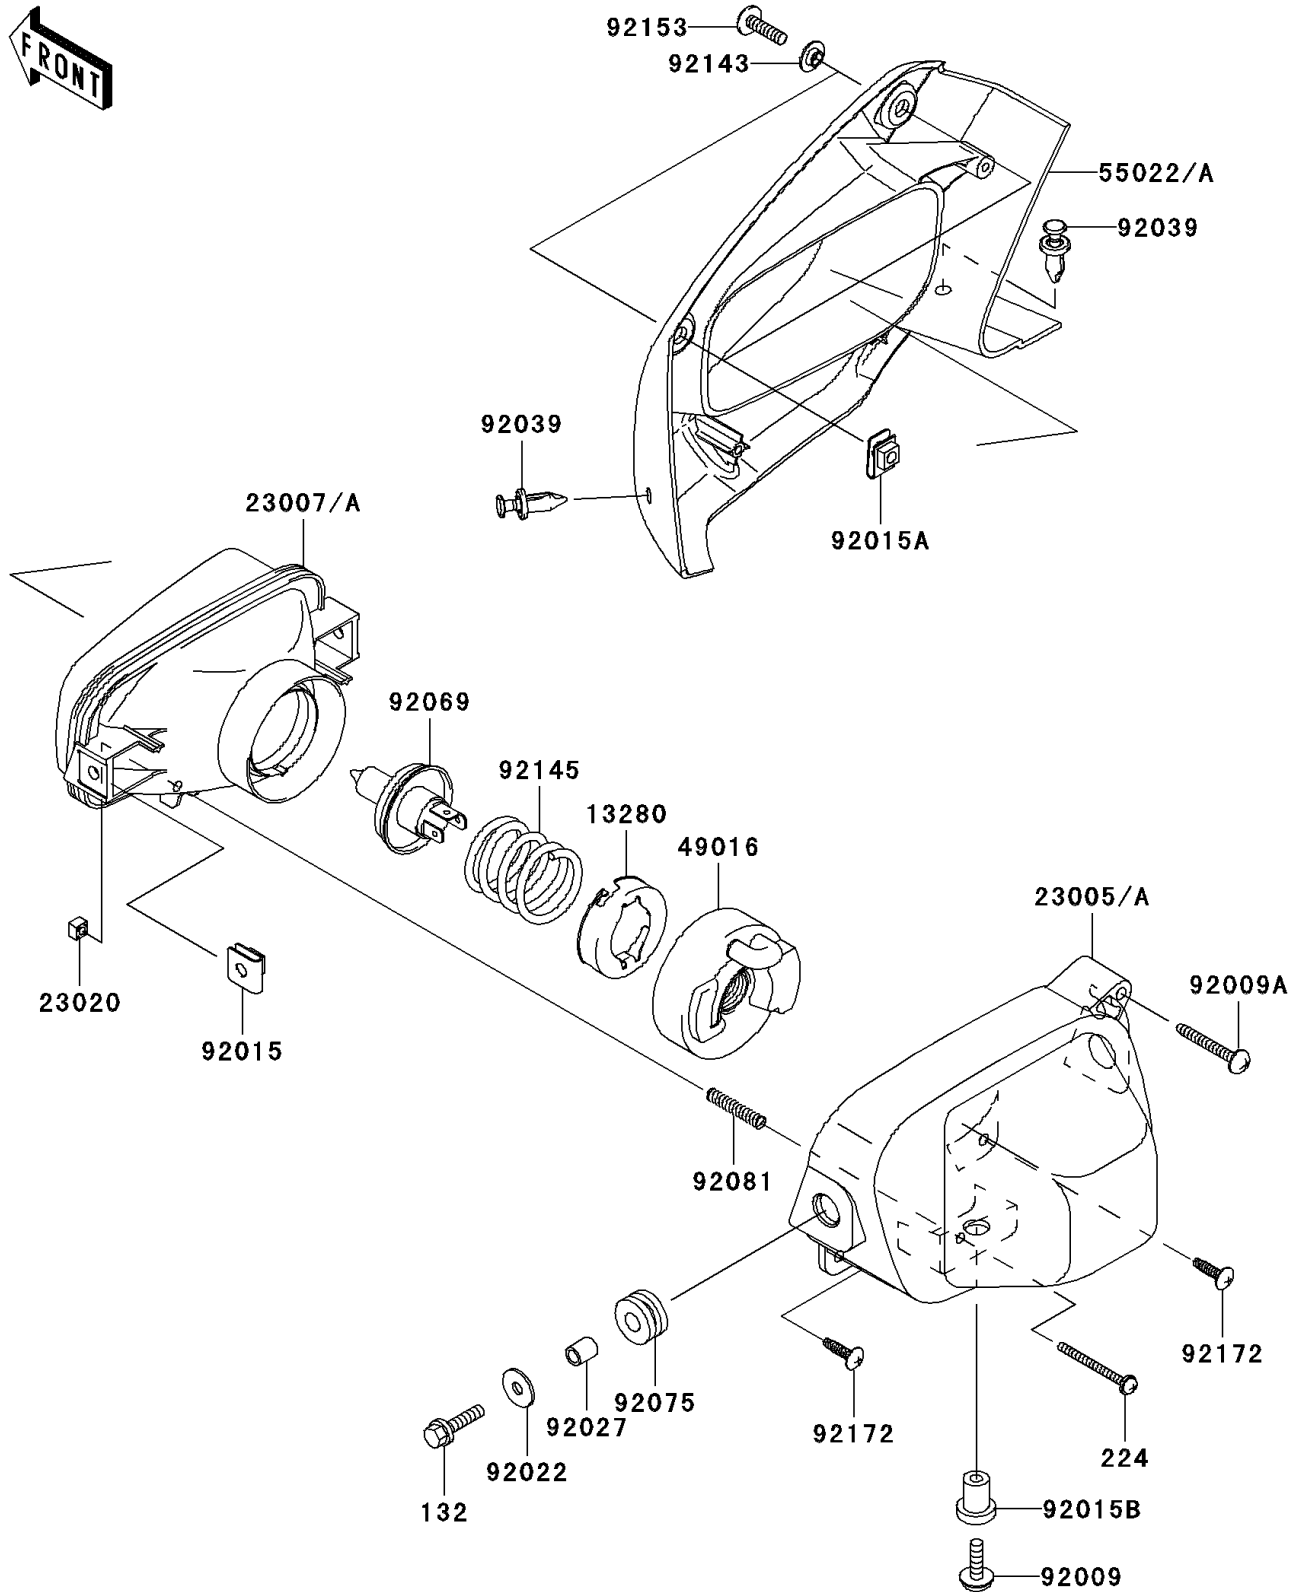

## 2006 Brute Force® 650 4x4 Realtree Hardwoods Green® HD™ PARTS DIAGRAM

Headlight(s)

F2710

## 2006 Brute Force® 650 4x4 Realtree Hardwoods Green® HD™ PARTS LIST

Headlight(s)

ITEM NAME	PART NUMBER	QUANTITY
BOLT-FLANGED-SMALL,6X25 (Ref # 132)	132BA0625	1
SCREW-PAN-WP-CROS,4X45 (Ref # 224)	224AA0445	1
HOLDER,BULB SETTING (Ref # 13280)	13280-1198	1
BODY-COMP-HEAD LAMP,LH (Ref # 23005)	23005-1180	1
BODY-COMP-HEAD LAMP,RH (Ref # 23005A)	23005-1181	1
LENS-COMP,HEAD LAMP,LH (Ref # 23007)	23007-1389	1
LENS-COMP,HEAD LAMP,RH (Ref # 23007A)	23007-1390	1
NUT,4MM,FOCUS ADJUST (Ref # 23020)	23020-018	1
COVER-SEAL,HEAD LAMP (Ref # 49016)	49016-1213	1
COVER-HEAD LAMP,LH,F.BLACK (Ref # 55022)	55022-0017-6Z	1
COVER-HEAD LAMP,RH,F.BLACK (Ref # 55022A)	55022-0018-6Z	1
SCREW,6X22 (Ref # 92009)	92009-1664	1
SCREW,TAPPING,5X40 (Ref # 92009A)	92009-1928	1
NUT,6MM (Ref # 92015)	92015-1094	1
NUT,6MM (Ref # 92015A)	92015-1602	1
NUT,RUBBER,6MM (Ref # 92015B)	92015-1692	1
WASHER,6.5X20X1.6 (Ref # 92022)	92022-125	1
COLLAR,6.8X10X12 (Ref # 92027)	92027-162	1
RIVET (Ref # 92039)	92039-1229	1
BULB,12V 45/45W,T15 (Ref # 92069)	92069-1114	1
DAMPER (Ref # 92075)	92075-1690	1
SPRING,FOCUS ADJUST (Ref # 92081)	92081-1896	1
COLLAR (Ref # 92143)	92143-1087	1
SPRING,BULB SETTING (Ref # 92145)	92145-1346	1
BOLT,SOCKET,6X22 (Ref # 92153)	92153-0574	1
SCREW (Ref # 92172)	92172-1072	1