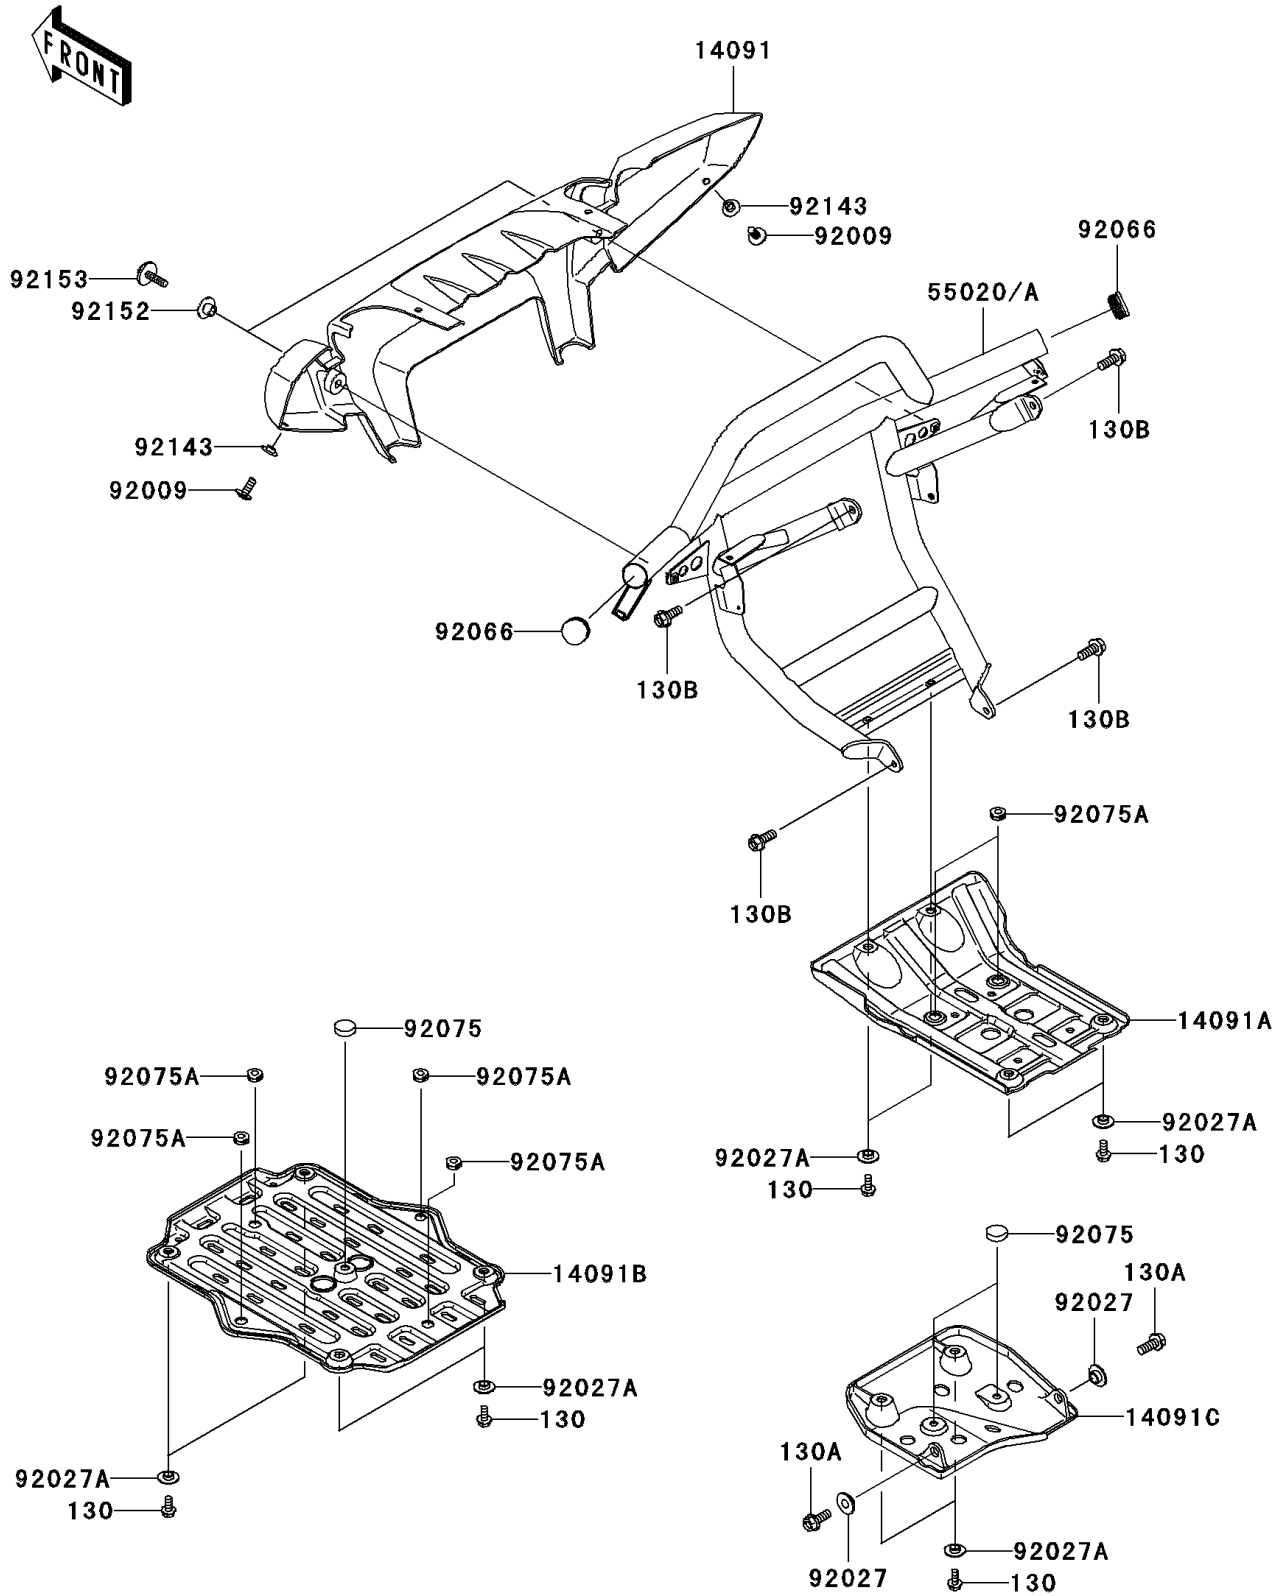

## 2006 Brute Force® 650 4x4 Realtree Hardwoods Green® HD™ PARTS DIAGRAM

Guard(s)

F2680

## 2006 Brute Force® 650 4x4 Realtree Hardwoods Green® HD™ PARTS LIST

Guard(s)

ITEM NAME	PART NUMBER	QUANTITY
BOLT-FLANGED,6X14 (Ref # 130)	130BB0614	1
BOLT-FLANGED,8X20 (Ref # 130A)	130BB0820	1
BOLT-FLANGED,8X20 (Ref # 130B)	130CA0820	1
COVER,FRONT BUMPER,F.BLACK (Ref # 14091)	14091-0291-6Z	1
COVER,FRONT DIFF,UNDER,F.BLACK (Ref # 14091A)	14091-0373-6Z	1
COVER,ENGINE,UNDER (Ref # 14091B)	14091-0374	1
COVER,REAR DIFF,UNDER (Ref # 14091C)	14091-0389	1
GUARD,FRONT,F.BLACK (Ref # 55020)	55020-0131-21	1
SCREW,6X16 (Ref # 92009)	92009-1621	1
COLLAR (Ref # 92027)	92027-1908	1
COLLAR,L=4.7 (Ref # 92027A)	92027-1964	1
PLUG (Ref # 92066)	92066-0035	1
DAMPER,DUAL SEAT (Ref # 92075)	92075-023	1
DAMPER (Ref # 92075A)	92075-051	1
COLLAR (Ref # 92143)	92143-1087	1
COLLAR (Ref # 92152)	92152-0181	1
BOLT,SOCKET,6X22 (Ref # 92153)	92153-0665	1