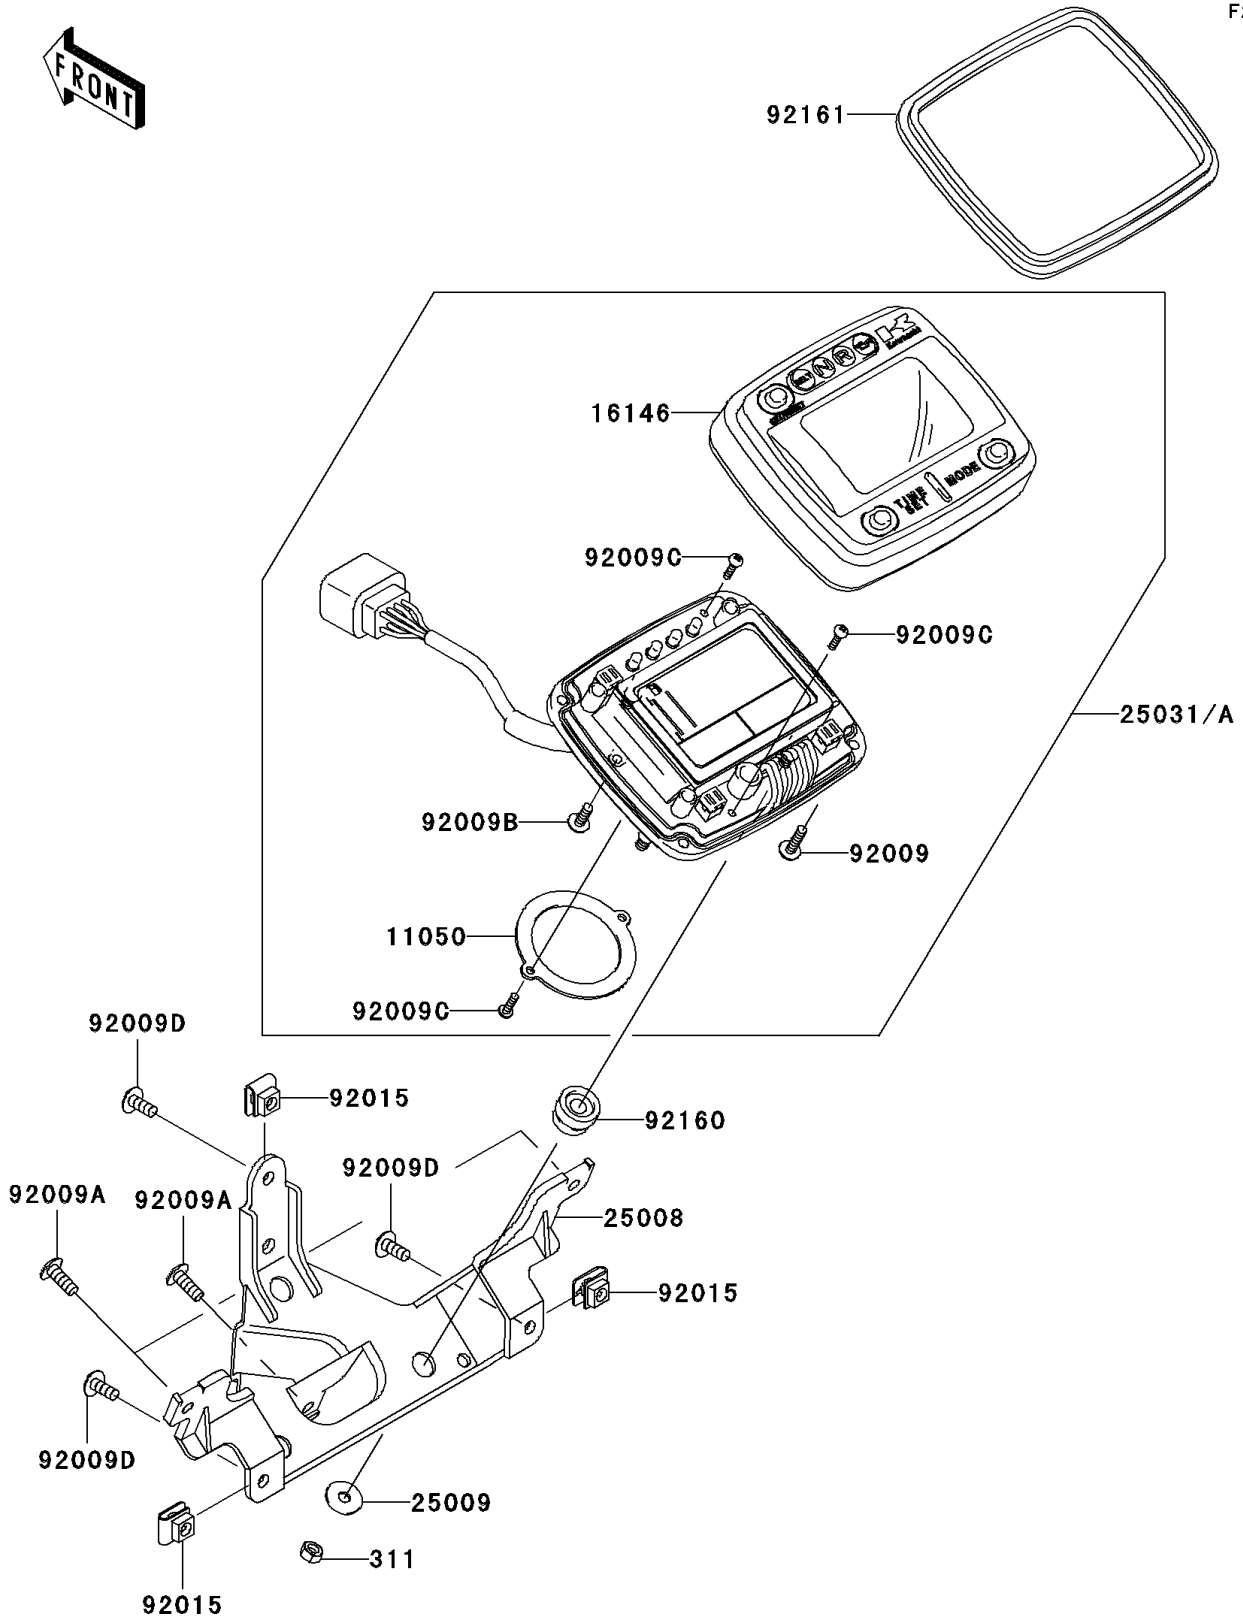

2006 Brute Force® 650 4x4 Realtree Hardwoods Green® HD™ PARTS DIAGRAM

Meter(s)

F2530

2006 Brute Force® 650 4x4 Realtree Hardwoods Green® HD™ PARTS LIST

Meter(s)

ITEM NAME	PART NUMBER	QUANTITY
NUT-HEX (Ref # 311)	311AB0500	1
BRACKET,METER (Ref # 11050)	11050-1932	1
COVER-ASSY,UPPER (Ref # 16146)	16146-0011	1
BRACKET-METER (Ref # 25008)	25008-0003	1
WASHER,5.2X16X1.2 (Ref # 25009)	25009-004	1
SCREW,TAPPING,4X16 (Ref # 92009)	92009-1163	1
SCREW,TAPPING,5X14 (Ref # 92009A)	92009-1197	1
SCREW,TAPPING,4X12 (Ref # 92009B)	92009-1254	1
SCREW,3X12 (Ref # 92009C)	92009-1326	1
SCREW,5X12 (Ref # 92009D)	92009-1652	1
NUT,5MM (Ref # 92015)	92015-1573	1
DAMPER (Ref # 92160)	92160-1460	1
DAMPER,METER,UPP (Ref # 92161)	92161-1114	1
METER-ASSY,MPH (Ref # 25031)	25031-0034	1
METER-ASSY,KPH (Ref # 25031A)	25031-0057	1