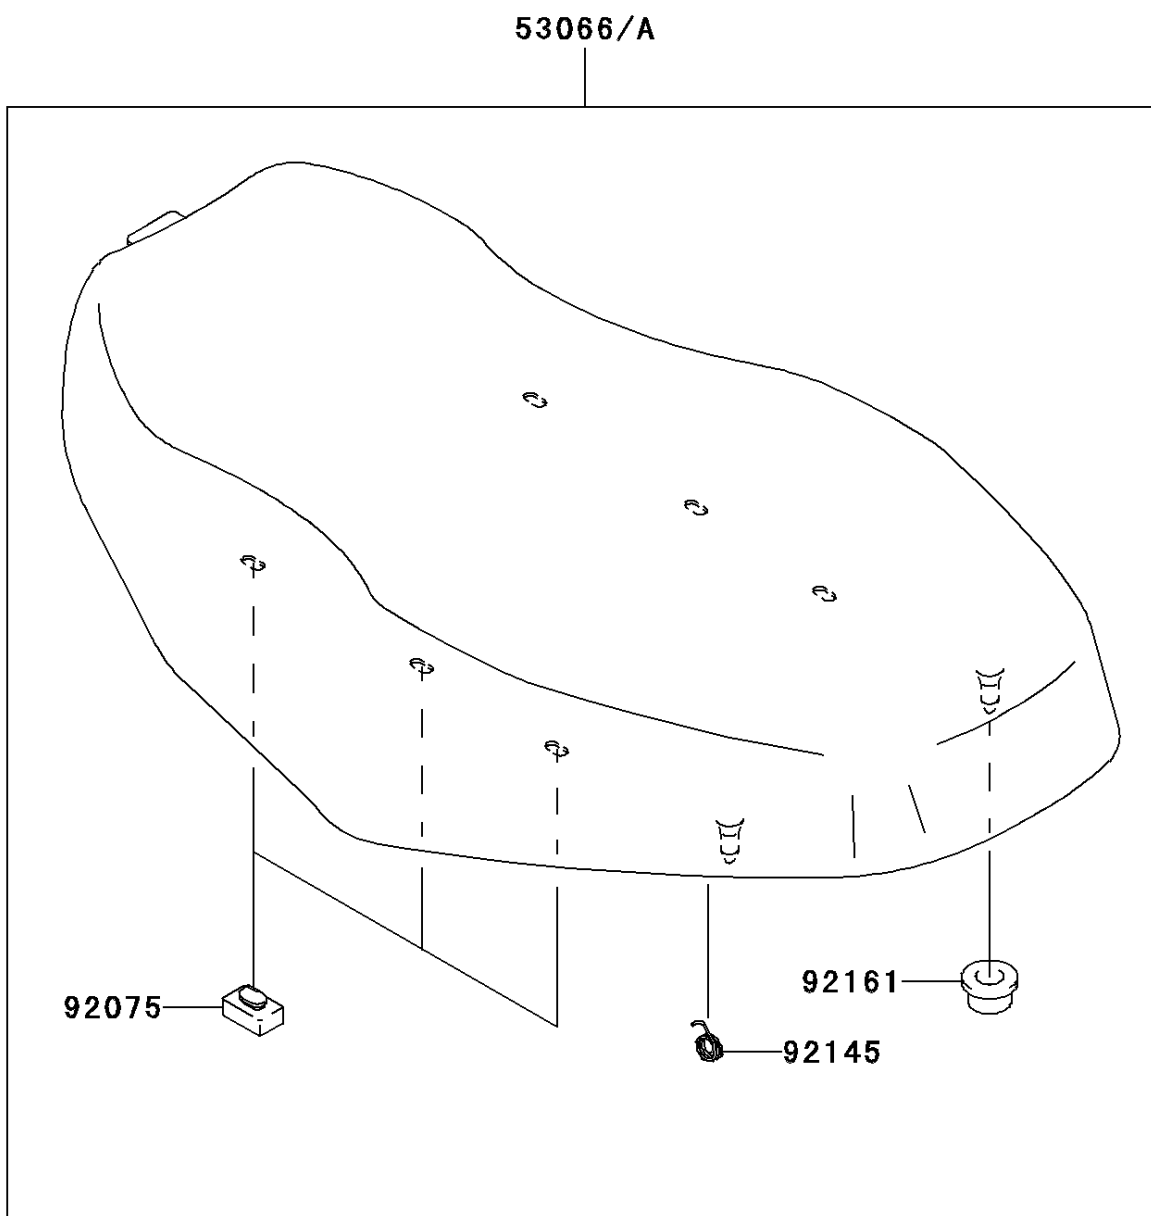

2006 Brute Force® 650 4x4 Realtree Hardwoods Green® HD™ PARTS DIAGRAM

Seat

F2510

2006 Brute Force® 650 4x4 Realtree Hardwoods Green® HD™ PARTS LIST

Seat

ITEM NAME	PART NUMBER	QUANTITY
SEAT-ASSY,S.M.BROWN (Ref # 53066)	53066-0030-MB	1
DAMPER (Ref # 92075)	92075-099	1
SPRING,SEAT LATCH (Ref # 92145)	92145-1310	1
DAMPER (Ref # 92161)	92161-1128	1