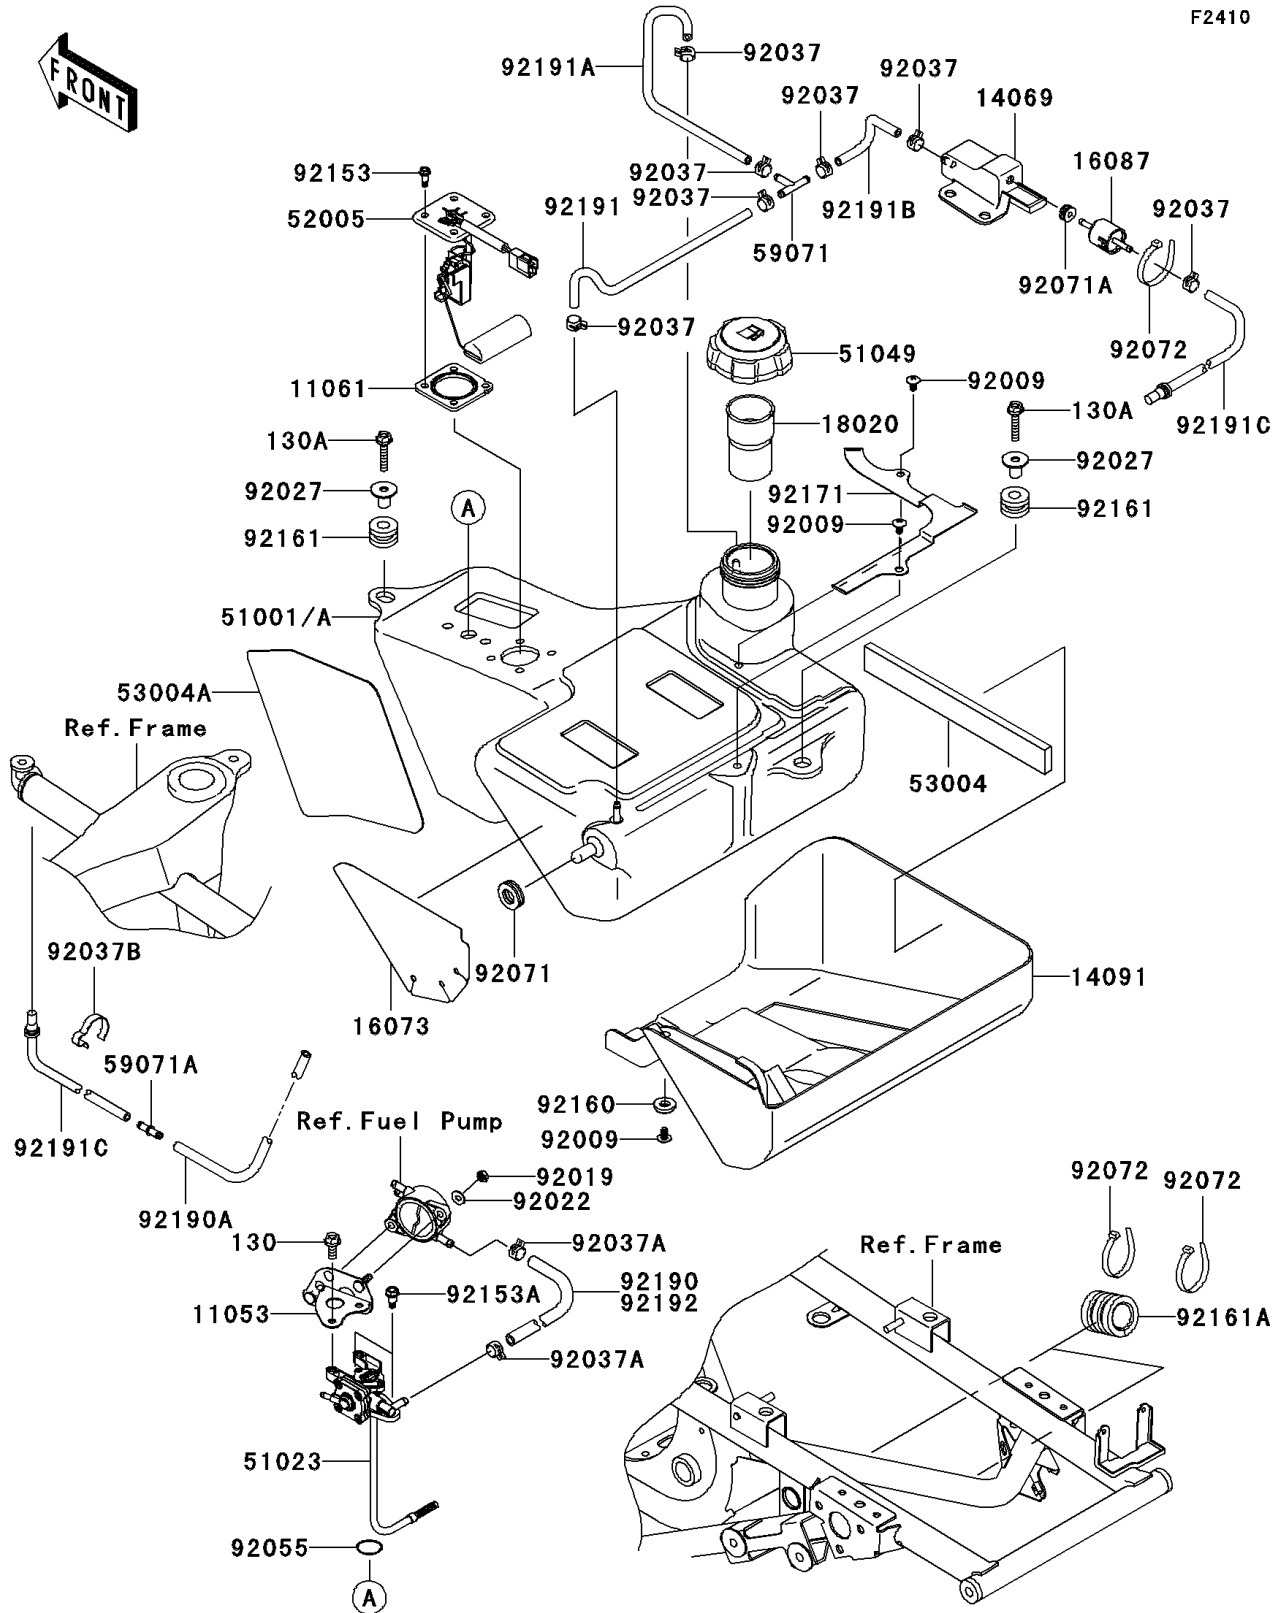

## 2006 Brute Force® 650 4x4 Realtree Hardwoods Green® HD™ PARTS DIAGRAM

Fuel Tank

F2410

## 2006 Brute Force® 650 4x4 Realtree Hardwoods Green® HD™ PARTS LIST

Fuel Tank

ITEM NAME	PART NUMBER	QUANTITY
BOLT-FLANGED,6X16 (Ref # 130)	130BA0616	1
BRACKET,FUEL PUMP (Ref # 11053)	11053-1639	1
GASKET,FUEL GAUGE (Ref # 11061)	11061-0071	1
BREATHER,TANK (Ref # 14069)	14069-1069	1
COVER,FUEL TANK (Ref # 14091)	14091-0405	1
INSULATOR,FUEL TANK COVER (Ref # 16073)	16073-0022	1
VALVE-CHECK (Ref # 16087)	16087-0003	1
BAFFLE,FUEL TANK CAP (Ref # 18020)	18020-1278	1
TANK-COMP-FUEL (Ref # 51001)	51001-0072	1
TAP-ASSY,FUEL (Ref # 51023)	51023-0013	1
CAP-TANK,FUEL (Ref # 51049)	51049-0001	1
GAUGE,FUEL (Ref # 52005)	52005-0016	1
MAT,FUEL TANK COVER (Ref # 53004)	53004-1161	1
MAT,FUEL TANK (Ref # 53004A)	53004-1165	1
JOINT (Ref # 59071)	59071-3705	1
JOINT (Ref # 59071A)	59071-3717	1
SCREW,6X12 (Ref # 92009)	92009-1480	1
NUT,LOCK,6MM (Ref # 92019)	92019-008	1
WASHER,6.2X15.0X1.2 (Ref # 92022)	92022-2373	1
COLLAR,L=16.1 (Ref # 92027)	92027-1847	1
CLAMP,TUBE (Ref # 92037)	92037-1461	1
CLAMP,TUBE (Ref # 92037A)	92037-1505	1
CLAMP,HOSE (Ref # 92037B)	92037-1552	1
RING-O,FUEL TAP (Ref # 92055)	92055-0081	1
GROMMET,AIR SUCTION VALVE (Ref # 92071)	92071-1249	1
GROMMET (Ref # 92071A)	92071-1266	1
BAND,L=188 (Ref # 92072)	92072-1239	1
BOLT,FLANGED,5MM (Ref # 92153)	92153-0361	1
BOLT,6MM (Ref # 92153A)	92153-0824	1

## 2006 Brute Force® 650 4x4 Realtree Hardwoods Green® HD™ PARTS LIST

Fuel Tank

ITEM NAME	PART NUMBER	QUANTITY
DAMPER (Ref # 92160)	92160-1017	1
DAMPER (Ref # 92161)	92161-0106	1
DAMPER,FUEL TANK,RR (Ref # 92161A)	92161-1111	1
CLAMP,TUBE (Ref # 92171)	92171-0495	1
TUBE,6.8X10.8X140 (Ref # 92190)	92190-1073	1
TUBE,5X9X530 (Ref # 92190A)	92190-1256	1
TUBE,TANK-FRONT (Ref # 92191)	92191-1639	1
TUBE,TANK-REAR (Ref # 92191A)	92191-1640	1
TUBE,5X9X160 (Ref # 92191B)	92191-1641	1
TUBE,TANK BREATHER (Ref # 92191C)	92191-1666	1
BOLT-FLANGED,6X30 (Ref # 130A)	130BA0630	1