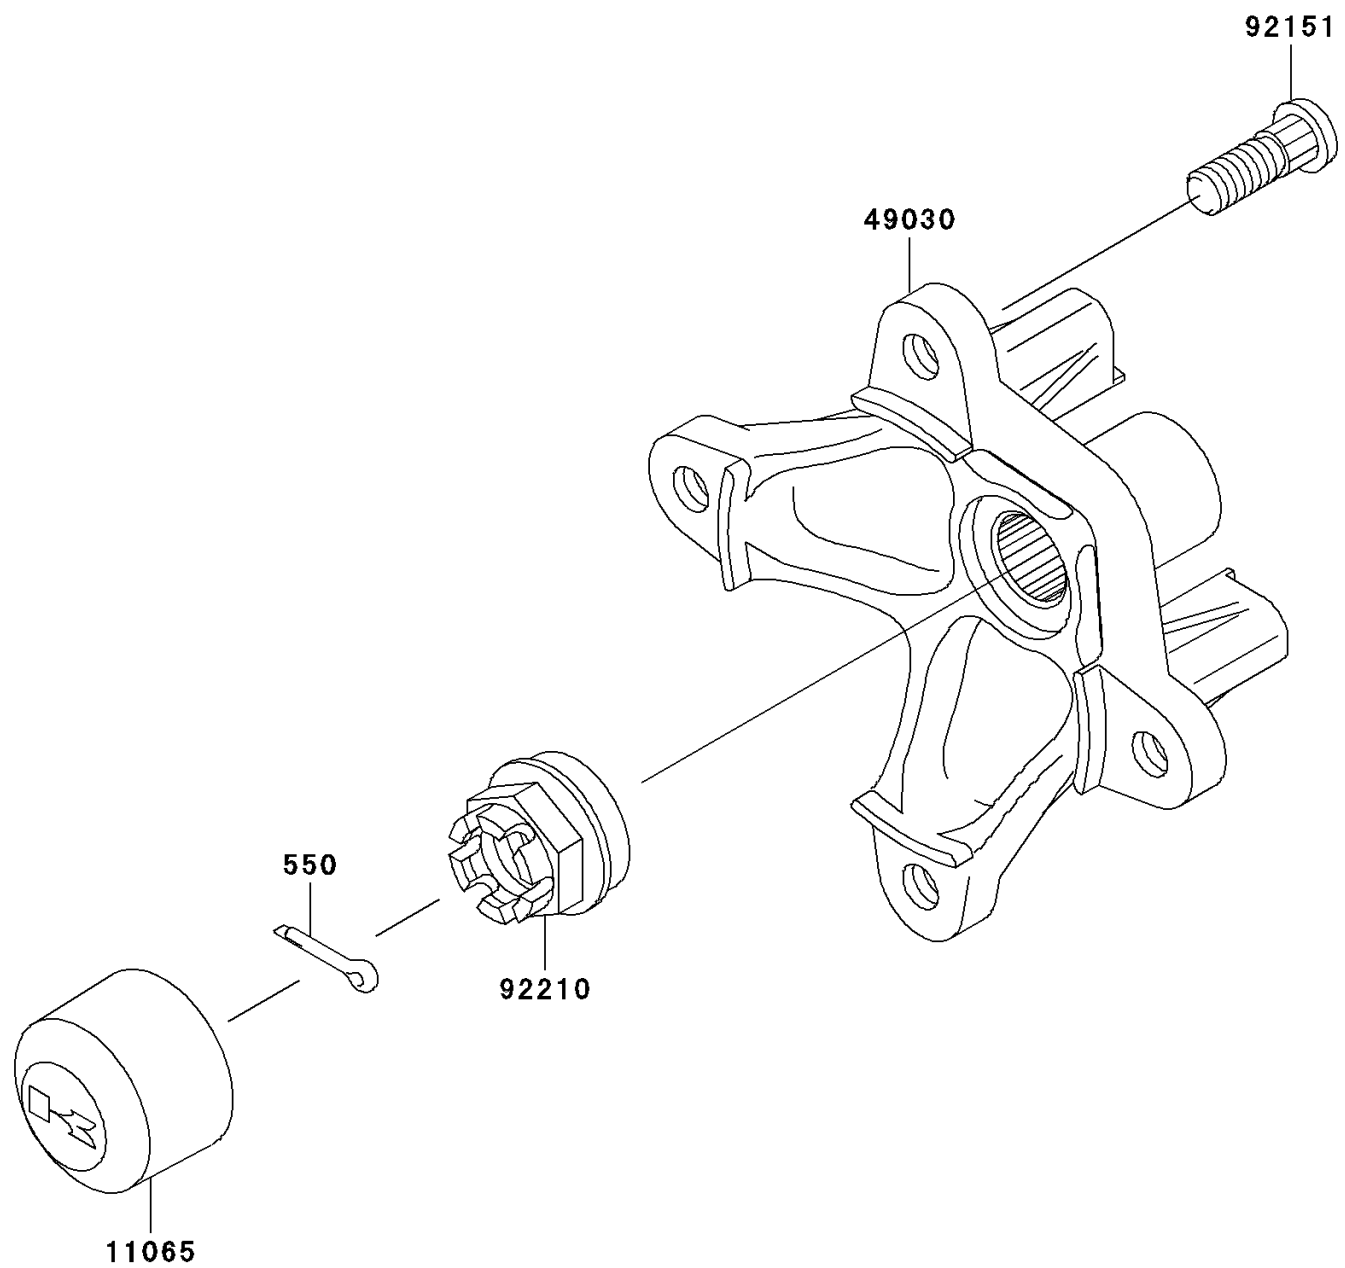

2006 Brute Force® 650 4x4 Realtree Hardwoods Green® HD™ PARTS DIAGRAM

Front Hub

F2230

2006 Brute Force® 650 4x4 Realtree Hardwoods Green® HD™ PARTS LIST

Front Hub

ITEM NAME	PART NUMBER	QUANTITY
PIN-COTTER,4.0X25 (Ref # 550)	550AA4025	1
CAP,WHEEL (Ref # 11065)	11065-1153	1
HUB,FR (Ref # 49030)	49030-1135	1
BOLT,10X29.5 (Ref # 92151)	92151-1392	1
NUT,CASTLE,18MM (Ref # 92210)	92210-1349	1