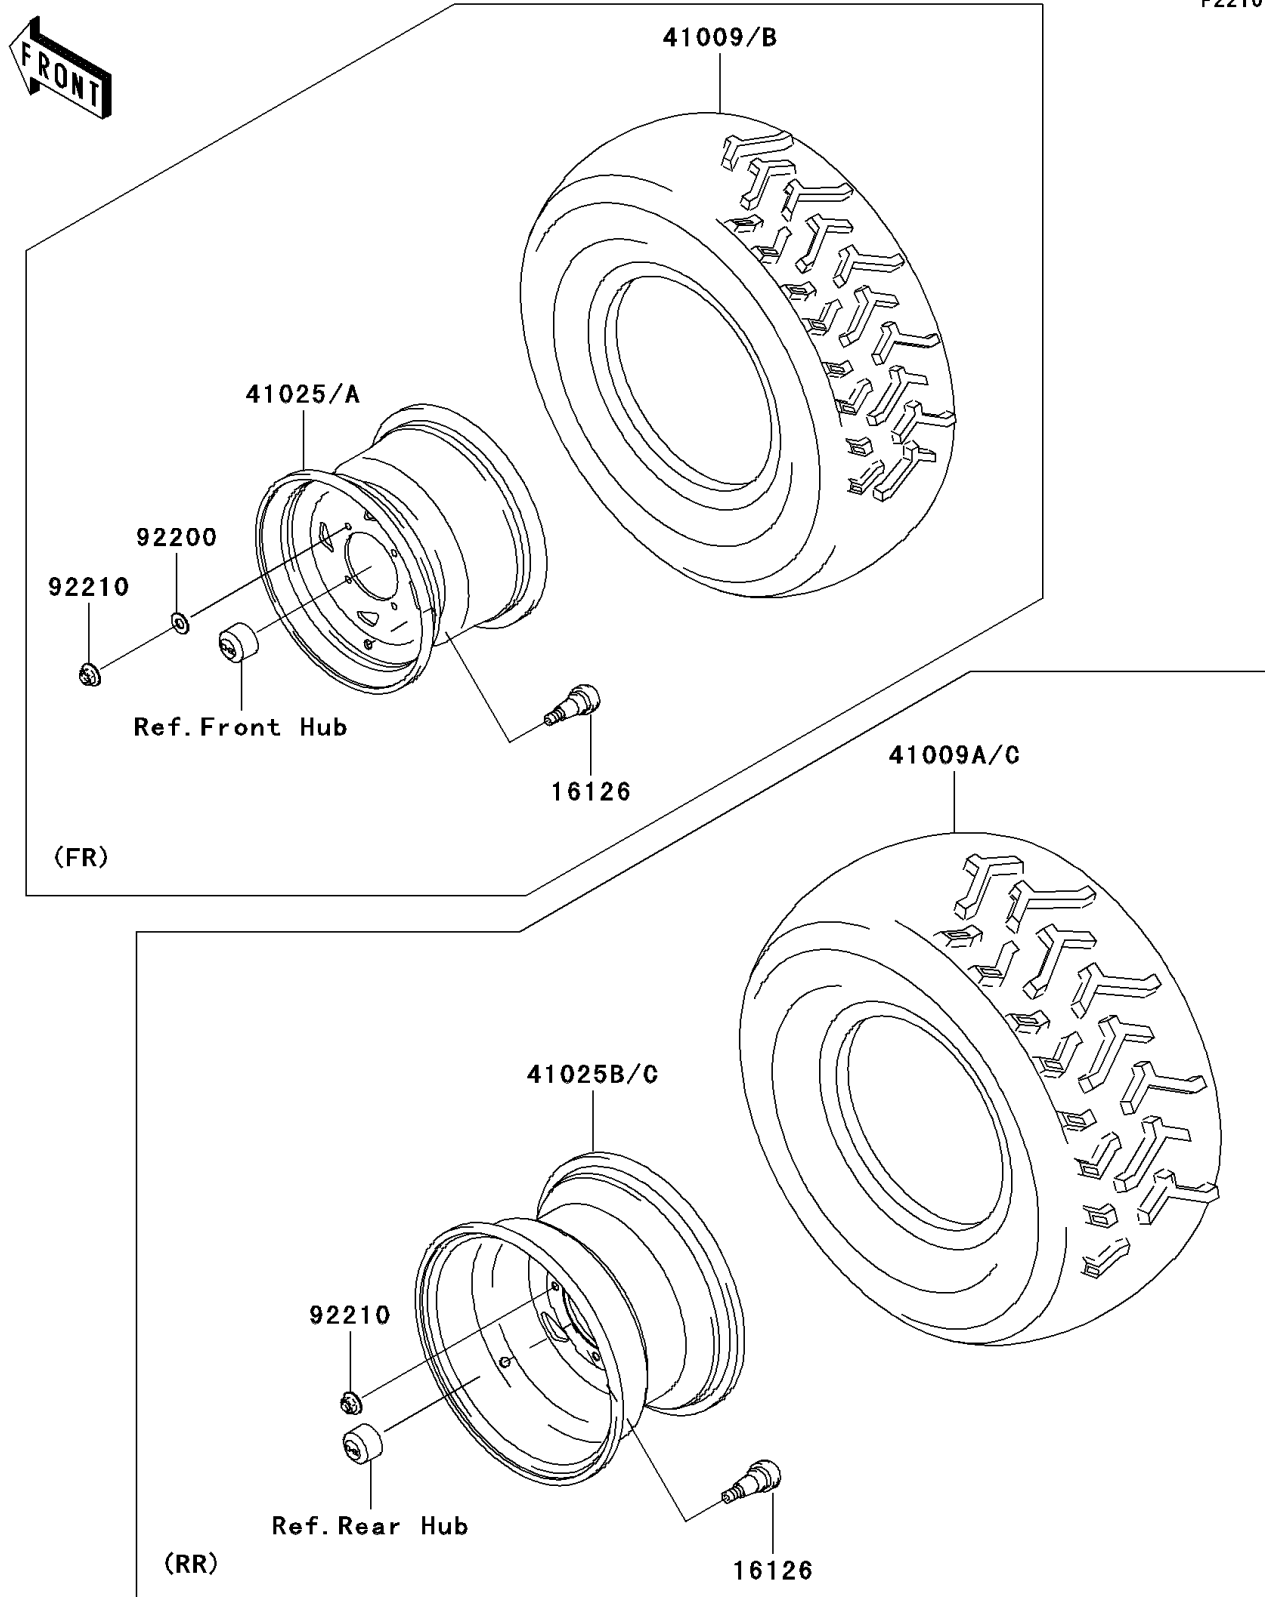

2006 Brute Force® 650 4x4 Realtree Hardwoods Green® HD™ PARTS DIAGRAM

Wheels/Tires

F2210

2006 Brute Force® 650 4x4 Realtree Hardwoods Green® HD™ PARTS LIST

Wheels/Tires

ITEM NAME	PART NUMBER	QUANTITY
VALVE (Ref # 16126)	16126-4001	1
TIRE,FR,AT25X8-12,KT121A(D) (Ref # 41009B)	41009-1117	1
TIRE,RR,AT25X10-12,KT127A (Ref # 41009C)	41009-1380	1
RIM,FR,12X6.0,M.GRAYSTONE (Ref # 41025)	41025-1375-379	1
RIM,RR,12X7.5AT,M.GRAYSTONE (Ref # 41025B)	41025-1426-379	1
WASHER,10.5X25X1.6 (Ref # 92200)	92200-1595	1
NUT,FLANGED,10MM (Ref # 92210)	92210-1325	1